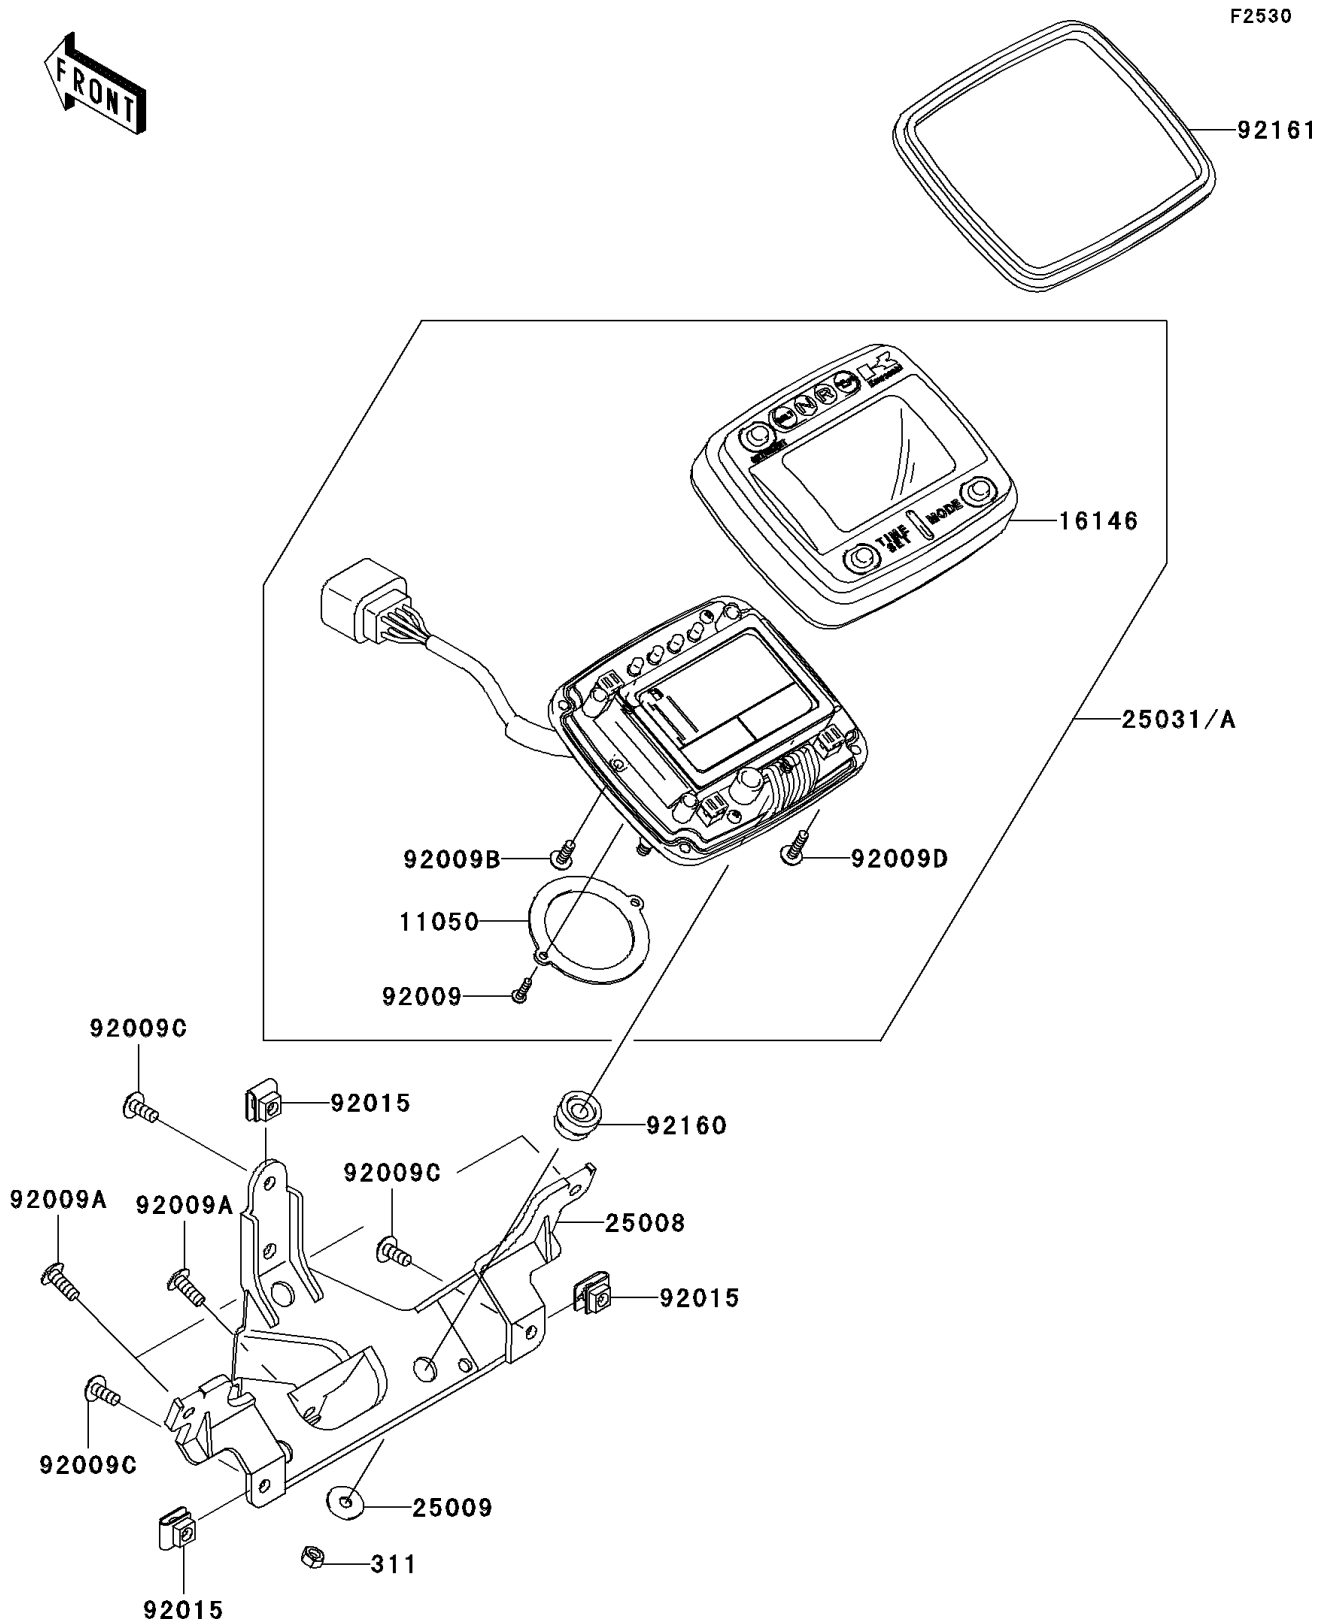

## 2005 Brute Force® 650 4x4 PARTS DIAGRAM

Meter(s)

## 2005 Brute Force® 650 4x4 PARTS LIST

Meter(s)

ITEM NAME	PART NUMBER	QUANTITY
NUT-HEX (Ref # 311)	311C0500	1
BRACKET,METER (Ref # 11050)	11050-1932	1
COVER-ASSY,UPPER (Ref # 16146)	16146-0011	1
BRACKET-METER (Ref # 25008)	25008-0003	1
WASHER,5.2X16X1.2 (Ref # 25009)	25009-004	1
SCREW,TAPPING,3X12 (Ref # 92009)	92009-1028	1
SCREW,TAPPING,5X14 (Ref # 92009A)	92009-1197	1
SCREW,TAPPING,4X12 (Ref # 92009B)	92009-1254	1
SCREW,5X12 (Ref # 92009C)	92009-1652	1
SCREW,6X18 (Ref # 92009D)	92009-1663	1
NUT,5MM (Ref # 92015)	92015-1573	1
DAMPER (Ref # 92160)	92160-1460	1
DAMPER,METER,UPP (Ref # 92161)	92161-1114	1
METER-ASSY,MPH (Ref # 25031)	25031-0034	1
METER-ASSY,KPH (Ref # 25031A)	25031-0057	1