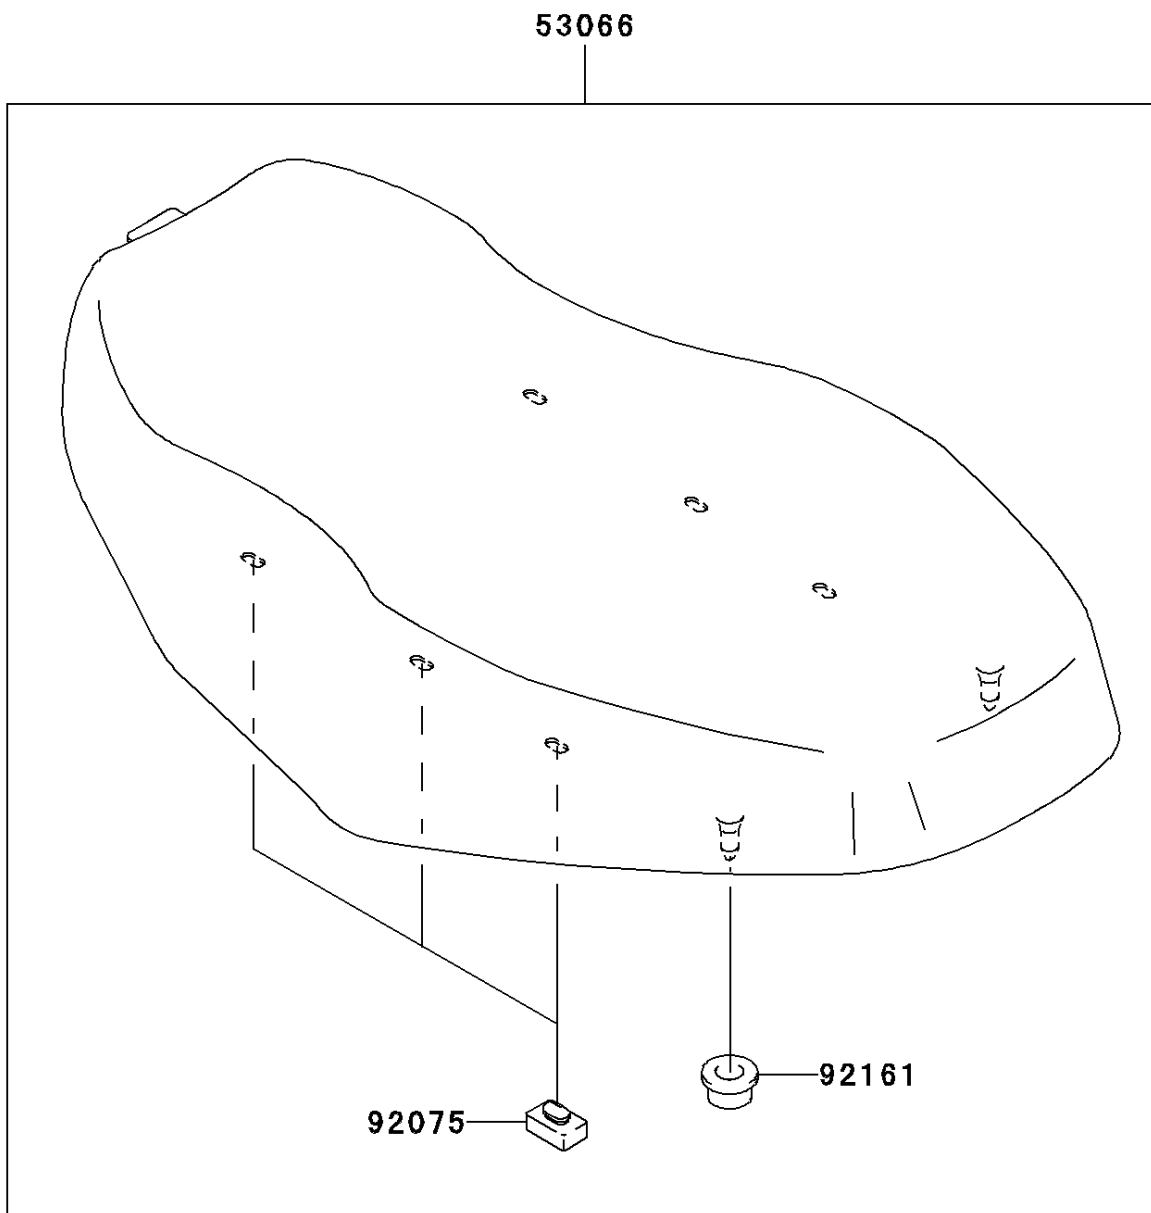

2005 Brute Force® 650 4x4 PARTS DIAGRAM

Seat

F2510

2005 Brute Force® 650 4x4 PARTS LIST

Seat

ITEM NAME	PART NUMBER	QUANTITY
SEAT-ASSY,BLACK (Ref # 53066)	53066-0061-MA	1
DAMPER (Ref # 92075)	92075-099	1
DAMPER (Ref # 92161)	92161-1128	1