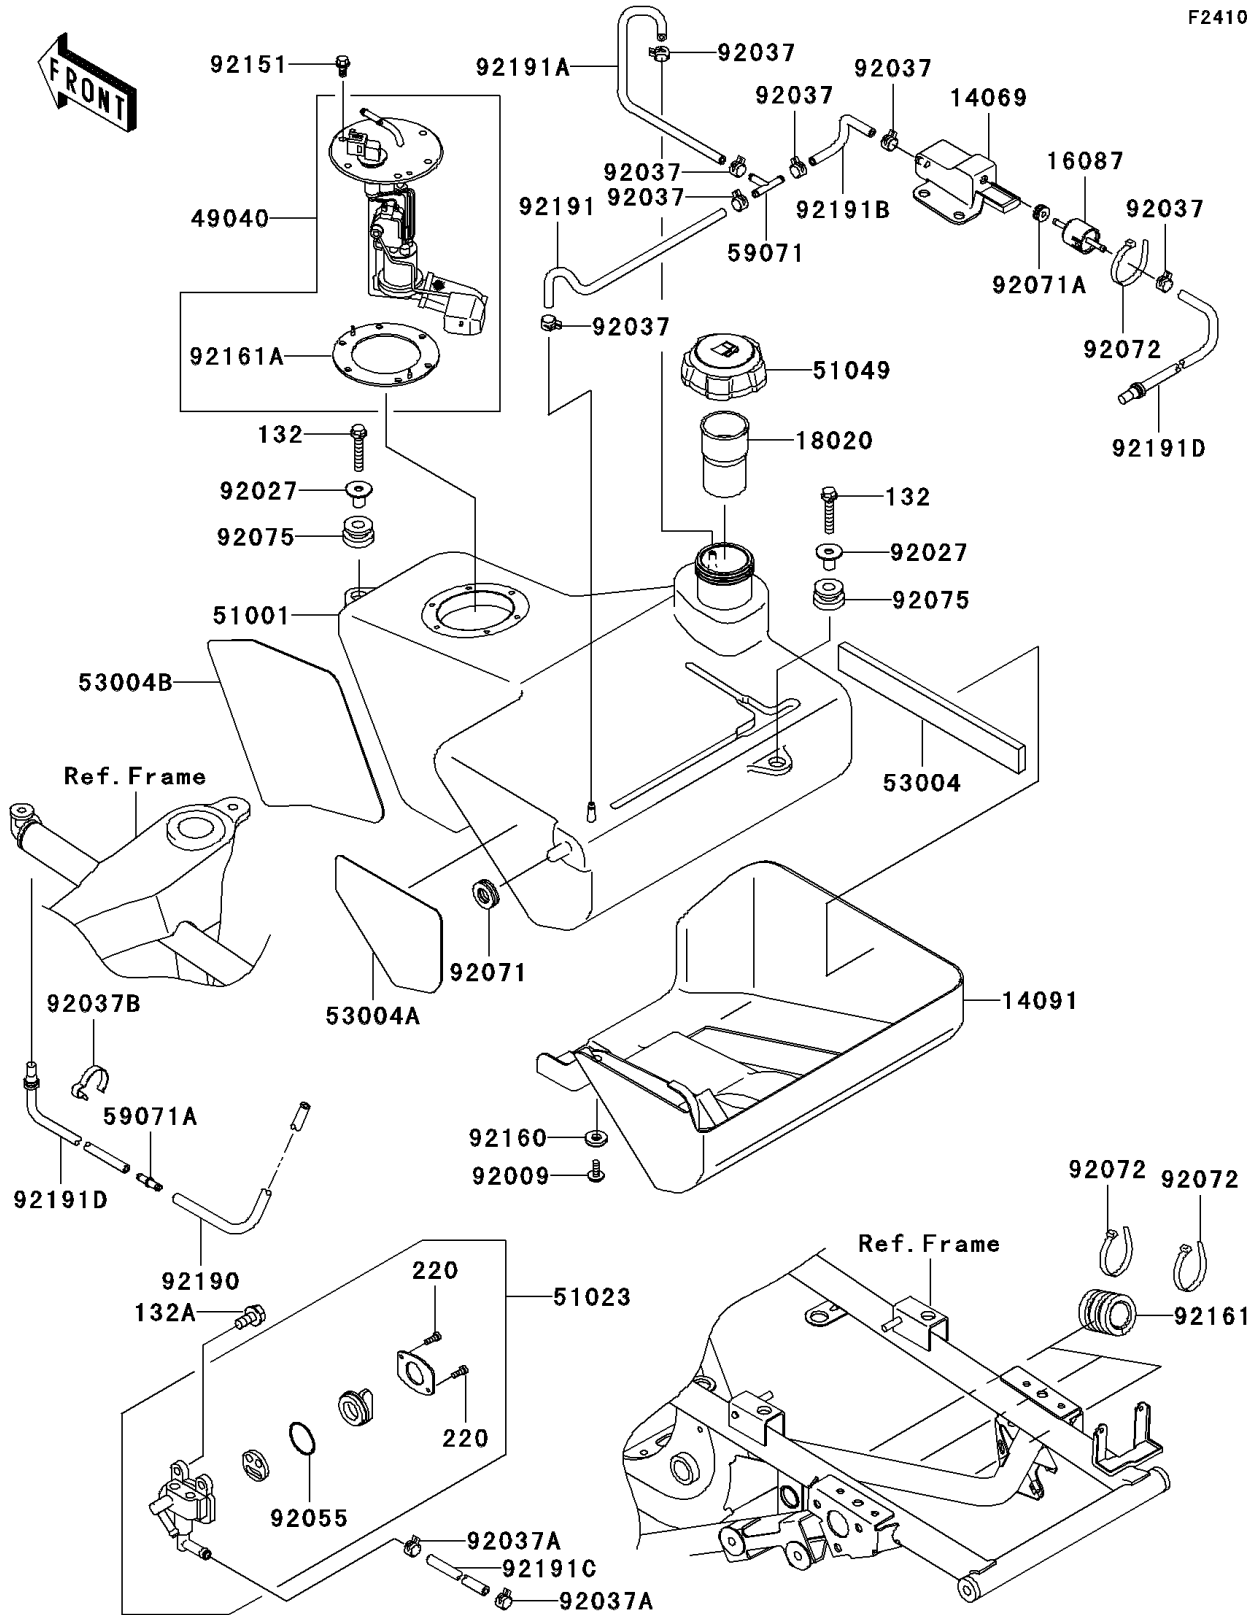

2005 Brute Force® 650 4x4 PARTS DIAGRAM

Fuel Tank

F2410

2005 Brute Force® 650 4x4 PARTS LIST

Fuel Tank

ITEM NAME	PART NUMBER	QUANTITY
BOLT-FLANGED-SMALL,6X30 (Ref # 132)	132G0630	1
BOLT-FLANGED-SMALL,6X12 (Ref # 132A)	132J0612	1
SCREW-PAN-CROS,3X8 (Ref # 220)	220B0308	1
BREATHER,TANK (Ref # 14069)	14069-1069	1
COVER,FUEL TANK (Ref # 14091)	14091-1404	1
VALVE-CHECK (Ref # 16087)	16087-1054	1
BAFFLE,FUEL TANK CAP (Ref # 18020)	18020-1278	1
PUMP-FUEL (Ref # 49040)	49040-0006	1
TANK-COMP-FUEL (Ref # 51001)	51001-1638	1
TAP-ASSY,FUEL (Ref # 51023)	51023-0002	1
CAP-TANK,FUEL (Ref # 51049)	51049-0001	1
MAT,FUEL TANK COVER (Ref # 53004)	53004-1161	1
MAT,FUEL TANK (Ref # 53004A)	53004-1164	1
MAT,FUEL TANK (Ref # 53004B)	53004-1165	1
JOINT (Ref # 59071)	59071-3705	1
JOINT (Ref # 59071A)	59071-3717	1
SCREW,6X12 (Ref # 92009)	92009-1480	1
COLLAR,L=16.1 (Ref # 92027)	92027-1847	1
CLAMP,TUBE (Ref # 92037)	92037-1461	1
CLAMP,TUBE (Ref # 92037A)	92037-1505	1
CLAMP,HOSE (Ref # 92037B)	92037-1552	1
RING-O (Ref # 92055)	92055-0017	1
GROMMET,AIR SUCTION VALVE (Ref # 92071)	92071-1249	1
GROMMET (Ref # 92071A)	92071-1266	1
BAND,L=188 (Ref # 92072)	92072-1239	1
DAMPER (Ref # 92075)	92075-1787	1
BOLT,FLANGED,5X11.5 (Ref # 92151)	92151-1754	1
DAMPER (Ref # 92160)	92160-1017	1
DAMPER,FUEL TANK,RR (Ref # 92161)	92161-1111	1

2005 Brute Force® 650 4x4 PARTS LIST

Fuel Tank

ITEM NAME	PART NUMBER	QUANTITY
DAMPER,FUEL PUMP (Ref # 92161A)	92161-1272	1
TUBE,5X9X530 (Ref # 92190)	92190-1256	1
TUBE,TANK-FRONT (Ref # 92191)	92191-1639	1
TUBE,TANK-REAR (Ref # 92191A)	92191-1640	1
TUBE,5X9X160 (Ref # 92191B)	92191-1641	1
TUBE,5.3X10.5X425 (Ref # 92191C)	92191-1665	1
TUBE,TANK BREATHER (Ref # 92191D)	92191-1666	1