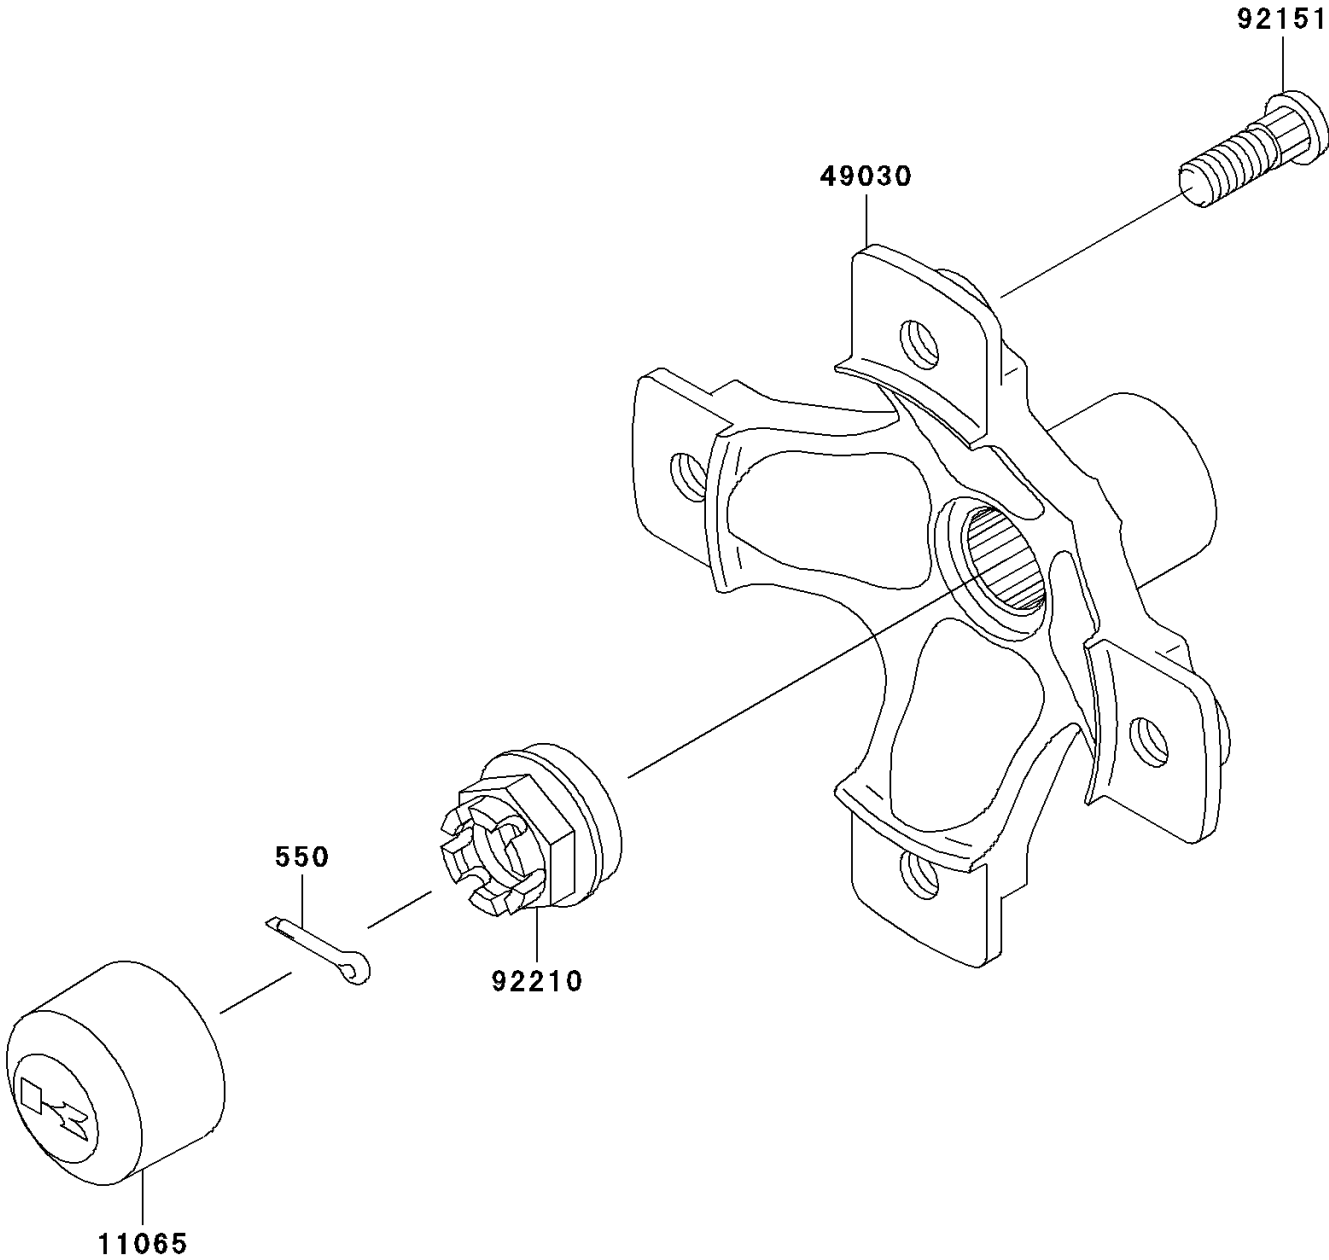

2005 Brute Force® 650 4x4 PARTS DIAGRAM

Rear Hub

F2240

2005 Brute Force® 650 4x4 PARTS LIST

Rear Hub

ITEM NAME	PART NUMBER	QUANTITY
PIN-COTTER,4.0X25 (Ref # 550)	550D4025	1
CAP,WHEEL (Ref # 11065)	11065-1153	1
HUB,RR (Ref # 49030)	49030-1140	1
BOLT,10X29.5 (Ref # 92151)	92151-1392	1
NUT,CASTLE,20MM (Ref # 92210)	92210-1381	1