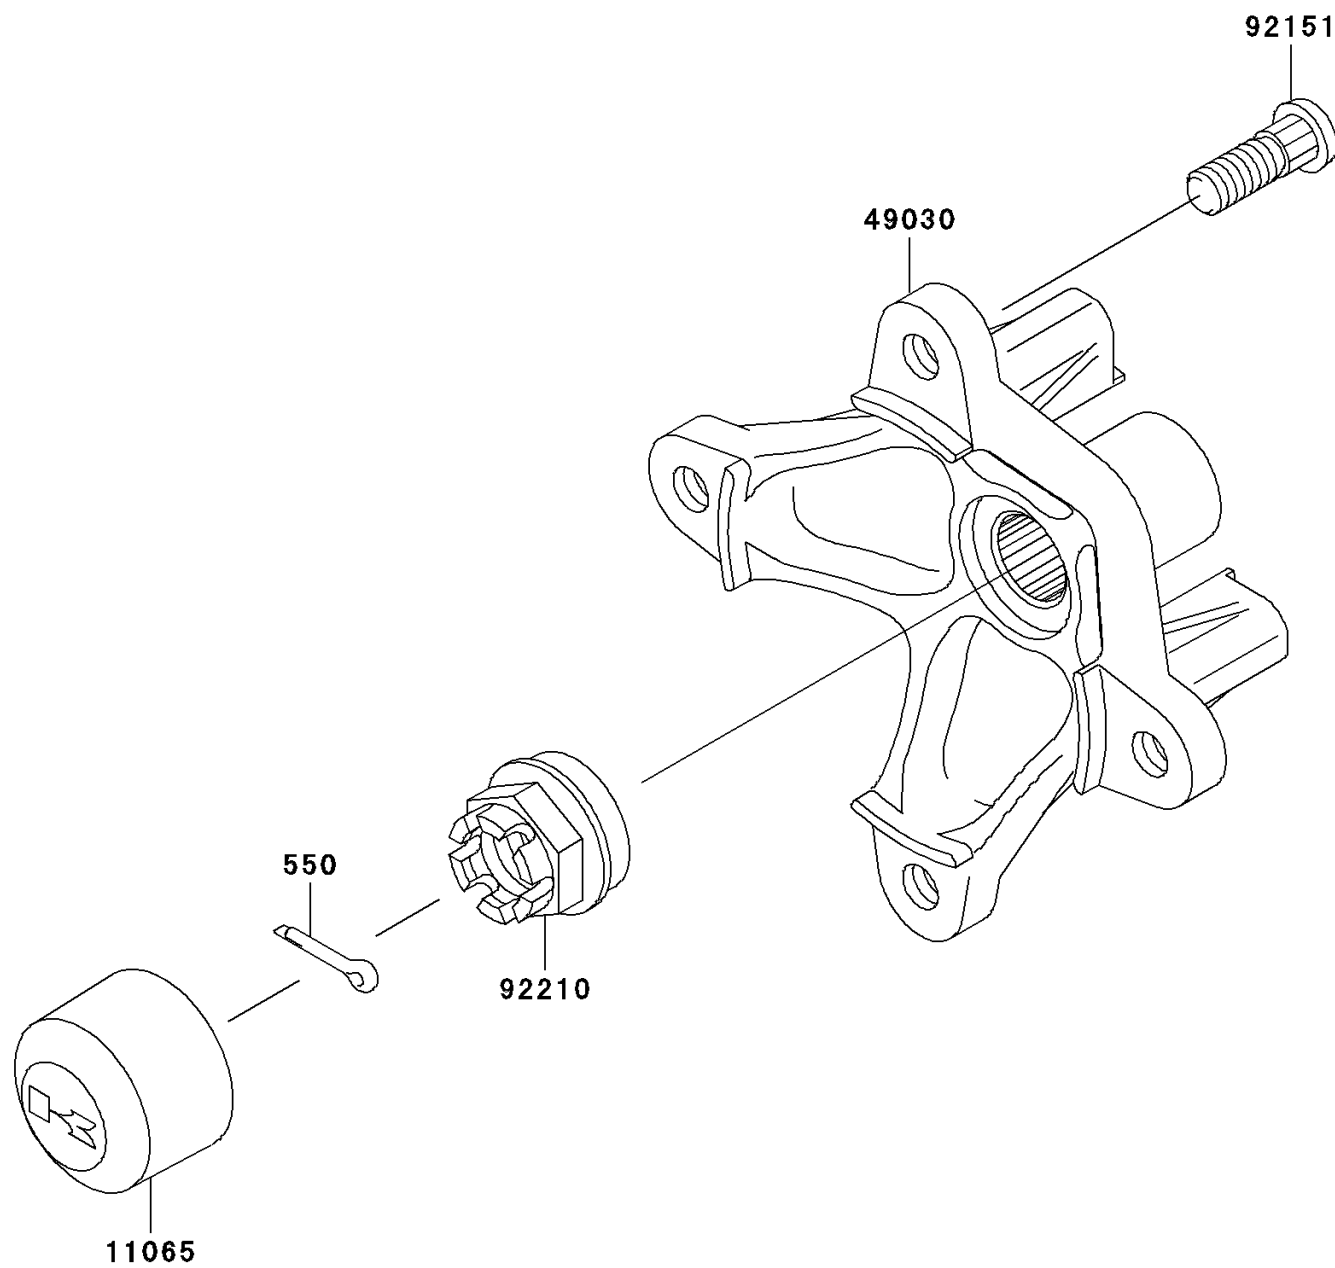

2005 Brute Force® 650 4x4 PARTS DIAGRAM

Front Hub

F2230

2005 Brute Force® 650 4x4 PARTS LIST

Front Hub

ITEM NAME	PART NUMBER	QUANTITY
PIN-COTTER,4.0X25 (Ref # 550)	550D4025	1
CAP,WHEEL (Ref # 11065)	11065-1153	1
HUB,FR (Ref # 49030)	49030-1135	1
BOLT,10X29.5 (Ref # 92151)	92151-1392	1
NUT,CASTLE,18MM (Ref # 92210)	92210-1349	1