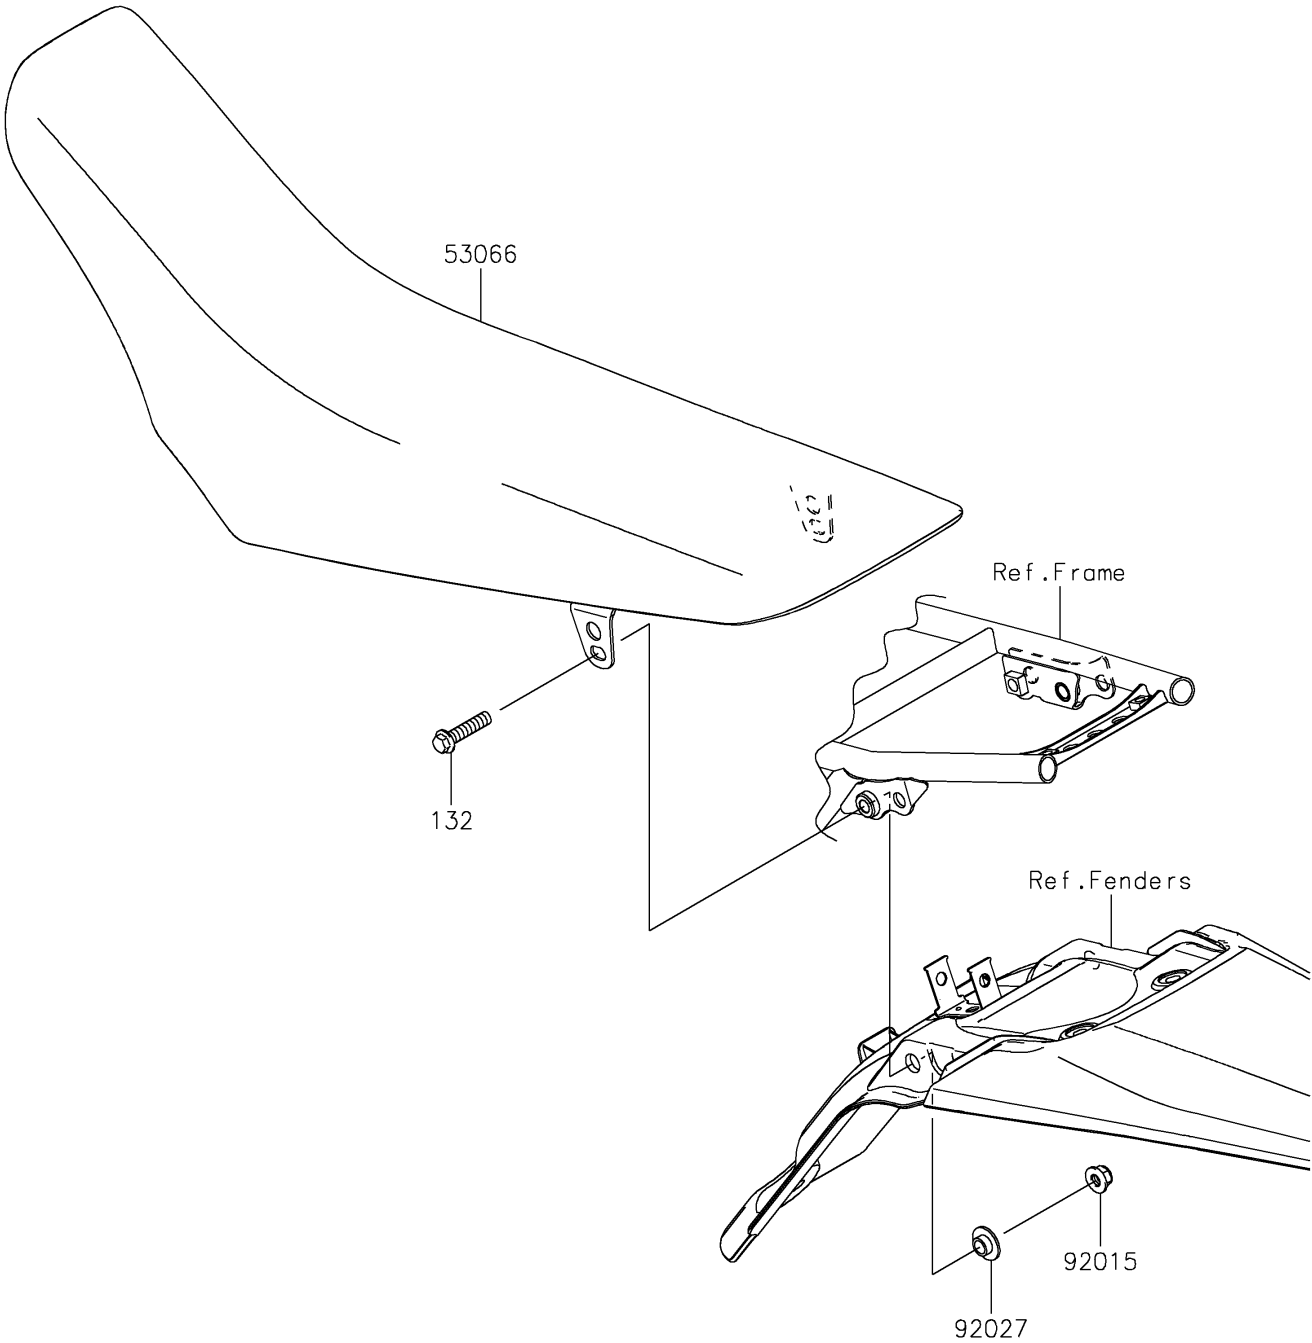

2017 KLX® 140G PARTS DIAGRAM

Seat

F2510

2017 KLX® 140G PARTS LIST

Seat

ITEM NAME	PART NUMBER	QUANTITY
BOLT-FLANGED-SMALL,8X35 (Ref # 132)	132BA0835	1
SEAT-ASSY,DUAL,GREEN/BLACK (Ref # 53066)	53066-0457-49F	1
NUT,8MM (Ref # 92015)	92015-1432	1
COLLAR (Ref # 92027)	92027-1745	1