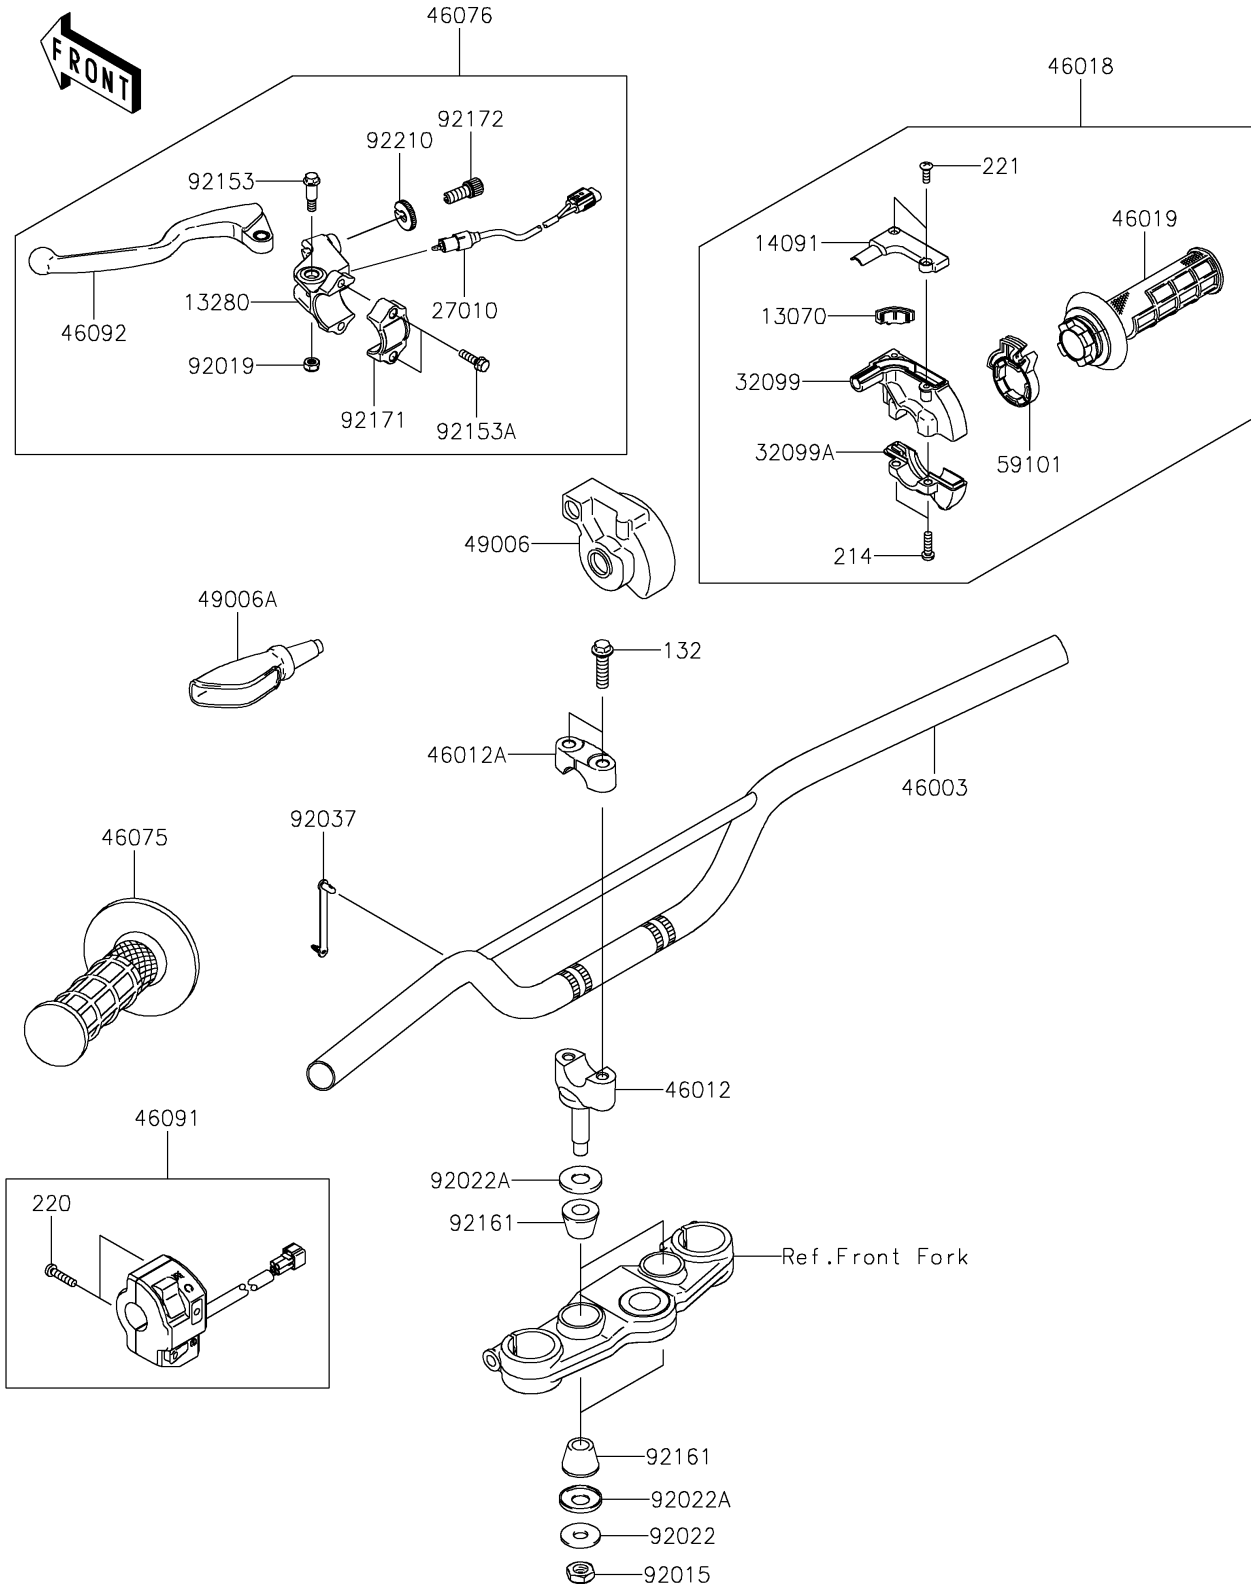

2017 KLX® 140G PARTS DIAGRAM

Handlebar

F2310

2017 KLX® 140G PARTS LIST

Handlebar

ITEM NAME	PART NUMBER	QUANTITY
GUIDE,THROTTLE (Ref # 13070)	13070-0083	1
BOLT-FLANGED-SMALL,8X30 (Ref # 132)	132BC0830	1
HOLDER,CLUTCH LEVER (Ref # 13280)	13280-0256	1
COVER,THROTTLE CASE,UPP (Ref # 14091)	14091-0873	1
SCREW-PAN+-,5X18 (Ref # 214)	214AB0518	1
SCREW-PAN-CROS,5X22 (Ref # 220)	220AB0522	1
SCREW-CSK-CROS,4X12 (Ref # 221)	221AB0412	1
SWITCH,CLUTCH (Ref # 27010)	27010-0071	1
CASE,THROTTLE,UPP (Ref # 32099)	32099-0037	1
CASE,THROTTLE,LWR (Ref # 32099A)	32099-0038	1
HANDLE,P.SILVER (Ref # 46003)	46003-0205-458	1
HOLDER-HANDLE,LWR,P.SILVER (Ref # 46012)	46012-0013-458	1
HOLDER-HANDLE,UPP,P.SILVER (Ref # 46012A)	46012-0023-458	1
GRIP-ASSY-THROTTLE (Ref # 46018)	46018-0073	1
GRIP-ASSY,THROTTLE (Ref # 46019)	46019-0023	1
GRIP,LH (Ref # 46075)	46075-0072	1
LEVER-ASSY-GRIP,CLUTCH (Ref # 46076)	46076-0049	1
HOUSING-ASSY-CONTROL,LH (Ref # 46091)	46091-0226	1
LEVER-GRIP,CLUTCH (Ref # 46092)	46092-0026	1
BOOT,THROTTLE CASE (Ref # 49006)	49006-0075	1
BOOT,LEVER HOLDER (Ref # 49006A)	49006-0080	1
REEL,THROTTLE (Ref # 59101)	59101-0005	1
NUT,LOCK,10MM (Ref # 92015)	92015-1962	1
NUT,LOCK,6MM (Ref # 92019)	92019-008	1
WASHER,10.2X28X2 (Ref # 92022)	92022-1088	1
WASHER (Ref # 92022A)	92022-1737	1
CLAMP,SPEED,L=58 (Ref # 92037)	92037-1163	1
BOLT,6MM (Ref # 92153)	92153-1897	1
BOLT,5X20 (Ref # 92153A)	92153-1898	1

2017 KLX® 140G PARTS LIST

Handlebar

ITEM NAME	PART NUMBER	QUANTITY
DAMPER,HANDLE HOLDER (Ref # 92161)	92161-0632	1
CLAMP,LEVER HOLDER (Ref # 92171)	92171-1671	1
SCREW,CABLE ADJUST,8MM (Ref # 92172)	92172-0330	1
NUT,CABLE ADJUST (Ref # 92210)	92210-0411	1