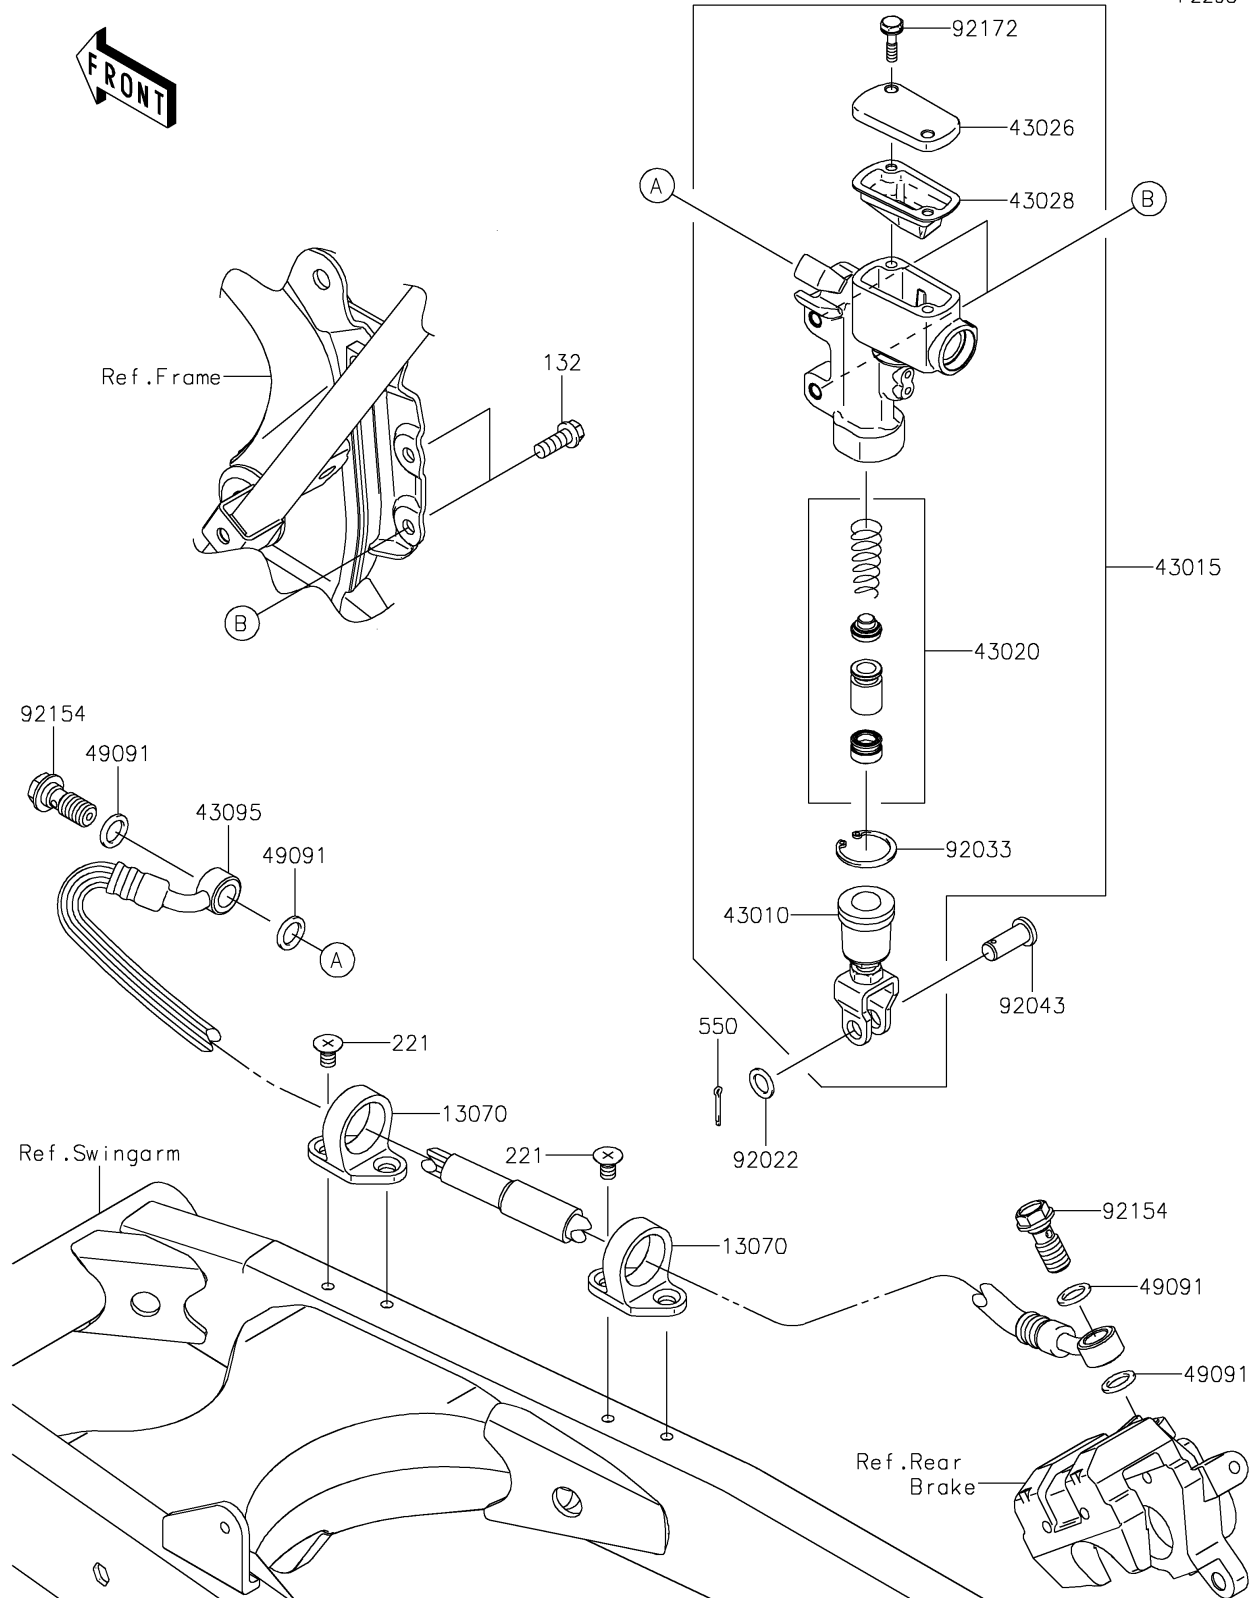

2017 KLX® 140G PARTS DIAGRAM

Rear Master Cylinder

F2293

2017 KLX® 140G PARTS LIST

Rear Master Cylinder

ITEM NAME	PART NUMBER	QUANTITY
GUIDE,HOSE (Ref # 13070)	13070-1144	1
BOLT-FLANGED-SMALL,6X16 (Ref # 132)	132BA0616	1
SCREW-CSK-CROS,6X10 (Ref # 221)	221AA0610	1
ROD-ASSY-BRAKE (Ref # 43010)	43010-0006	1
CYLINDER-ASSY-MASTER,RR (Ref # 43015)	43015-0099	1
PISTON-COMP-BRAKE (Ref # 43020)	43020-1094	1
CAP-BRAKE (Ref # 43026)	43026-0008	1
DIAPHRAGM (Ref # 43028)	43028-1092	1
HOSE-BRAKE,RR,588MM (Ref # 43095)	43095-0954	1
WASHER-SEAL,10.1X14.5X1.5 (Ref # 49091)	49091-0001	1
PIN-COTTER,2.0X15 (Ref # 550)	550AA2015	1
WASHER,8.5X13X1 (Ref # 92022)	92022-1028	1
RING-SNAP,20.9X24.6X1.2 (Ref # 92033)	92033-0079	1
PIN (Ref # 92043)	92043-0004	1
BOLT,OIL,L=23 (Ref # 92154)	92154-0226	1
SCREW (Ref # 92172)	92172-0286	1