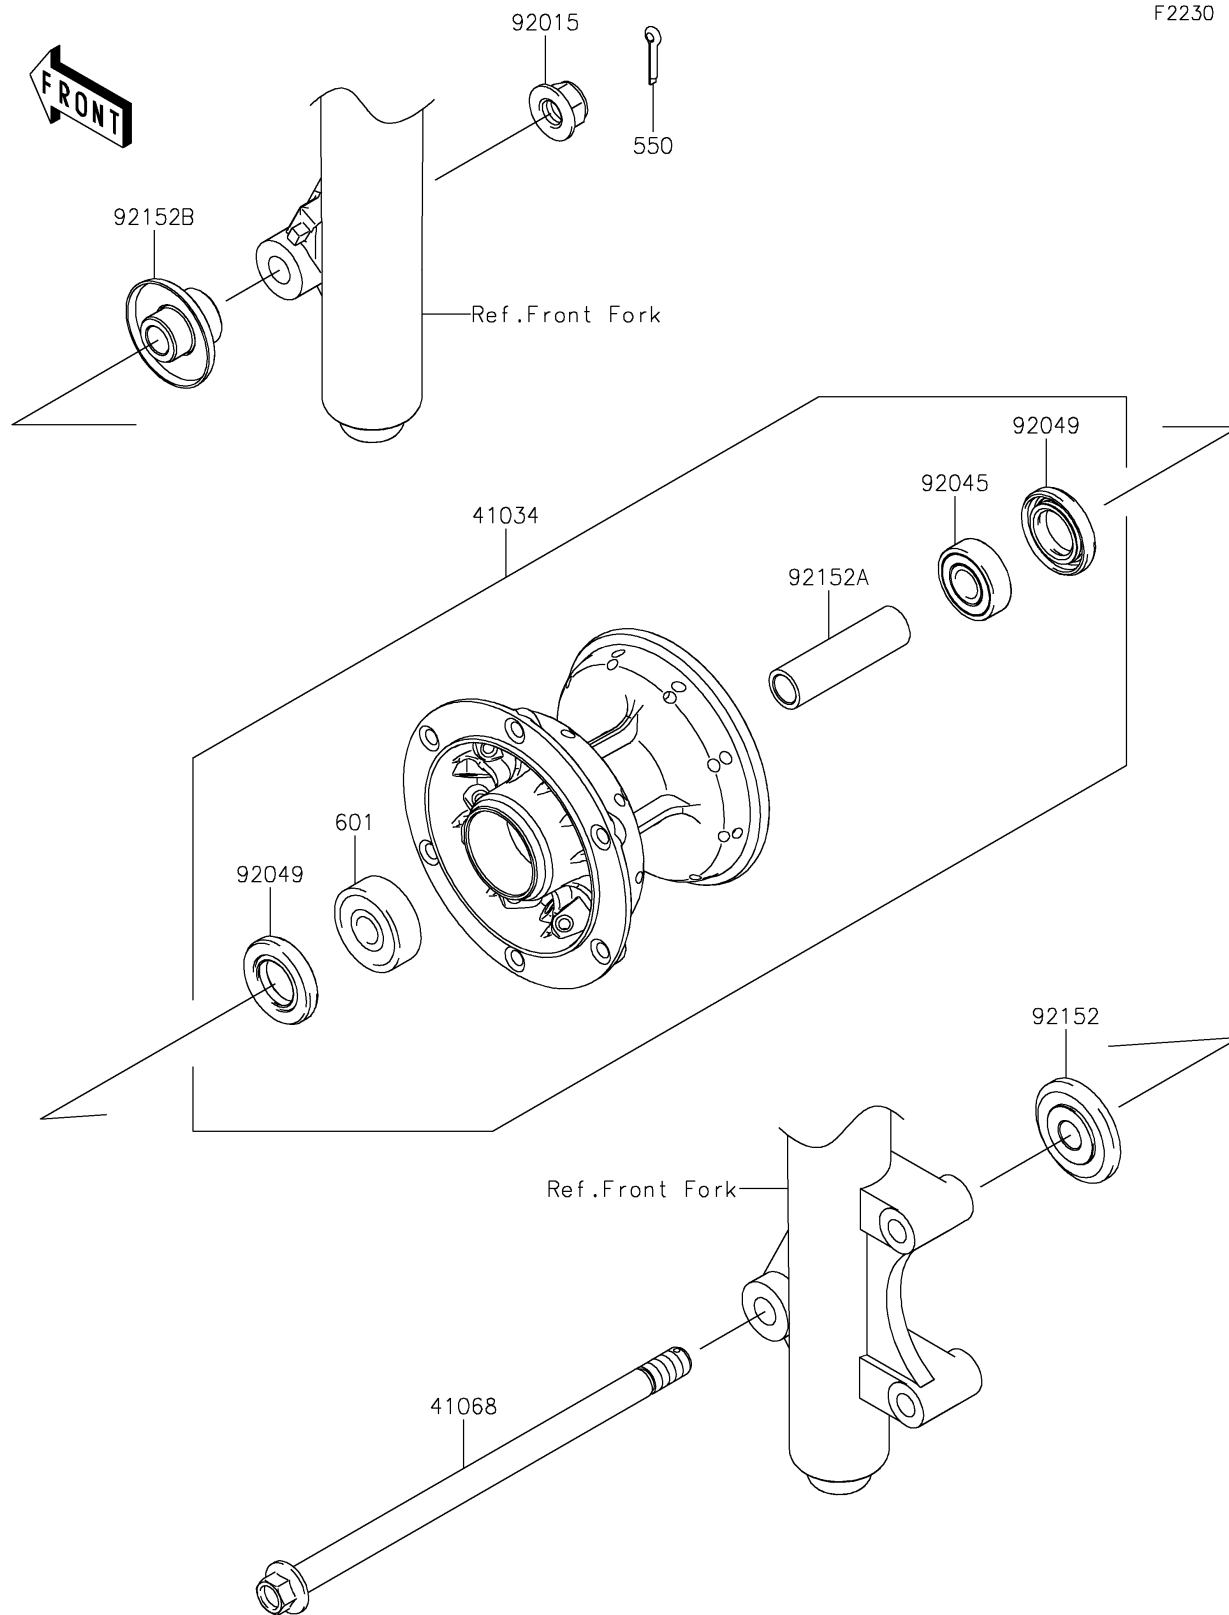

2017 KLX® 140G PARTS DIAGRAM

Front Hub

F2230

2017 KLX® 140G PARTS LIST

Front Hub

| ITEM NAME | PART NUMBER | QUANTITY |
|---|-------------|----------|
| DRUM-ASSY,FR (Ref # 41034) | 41034-0573 | 1 |
| AXLE,FR (Ref # 41068) | 41068-1333 | 1 |
| PIN-COTTER,2.5X20 (Ref # 550) | 550AA2520 | 1 |
| BEARING-BALL,#6201UUC3 (Ref # 601) | 601B6301UU | 1 |
| NUT,LOCK,FLANGED,12MM (Ref # 92015) | 92015-1433 | 1 |
| BEARING-BALL,TMB201LLUC3/2A (Ref # 92045) | 92045-1062 | 1 |
| SEAL-OIL,20X37X6.5 (Ref # 92049) | 92049-0113 | 1 |
| COLLAR,FR AXLE,L=12 (Ref # 92152) | 92152-0653 | 1 |
| COLLAR,12.2X17.3X62.5 (Ref # 92152A) | 92152-0709 | 1 |
| COLLAR (Ref # 92152B) | 92152-2192 | 1 |