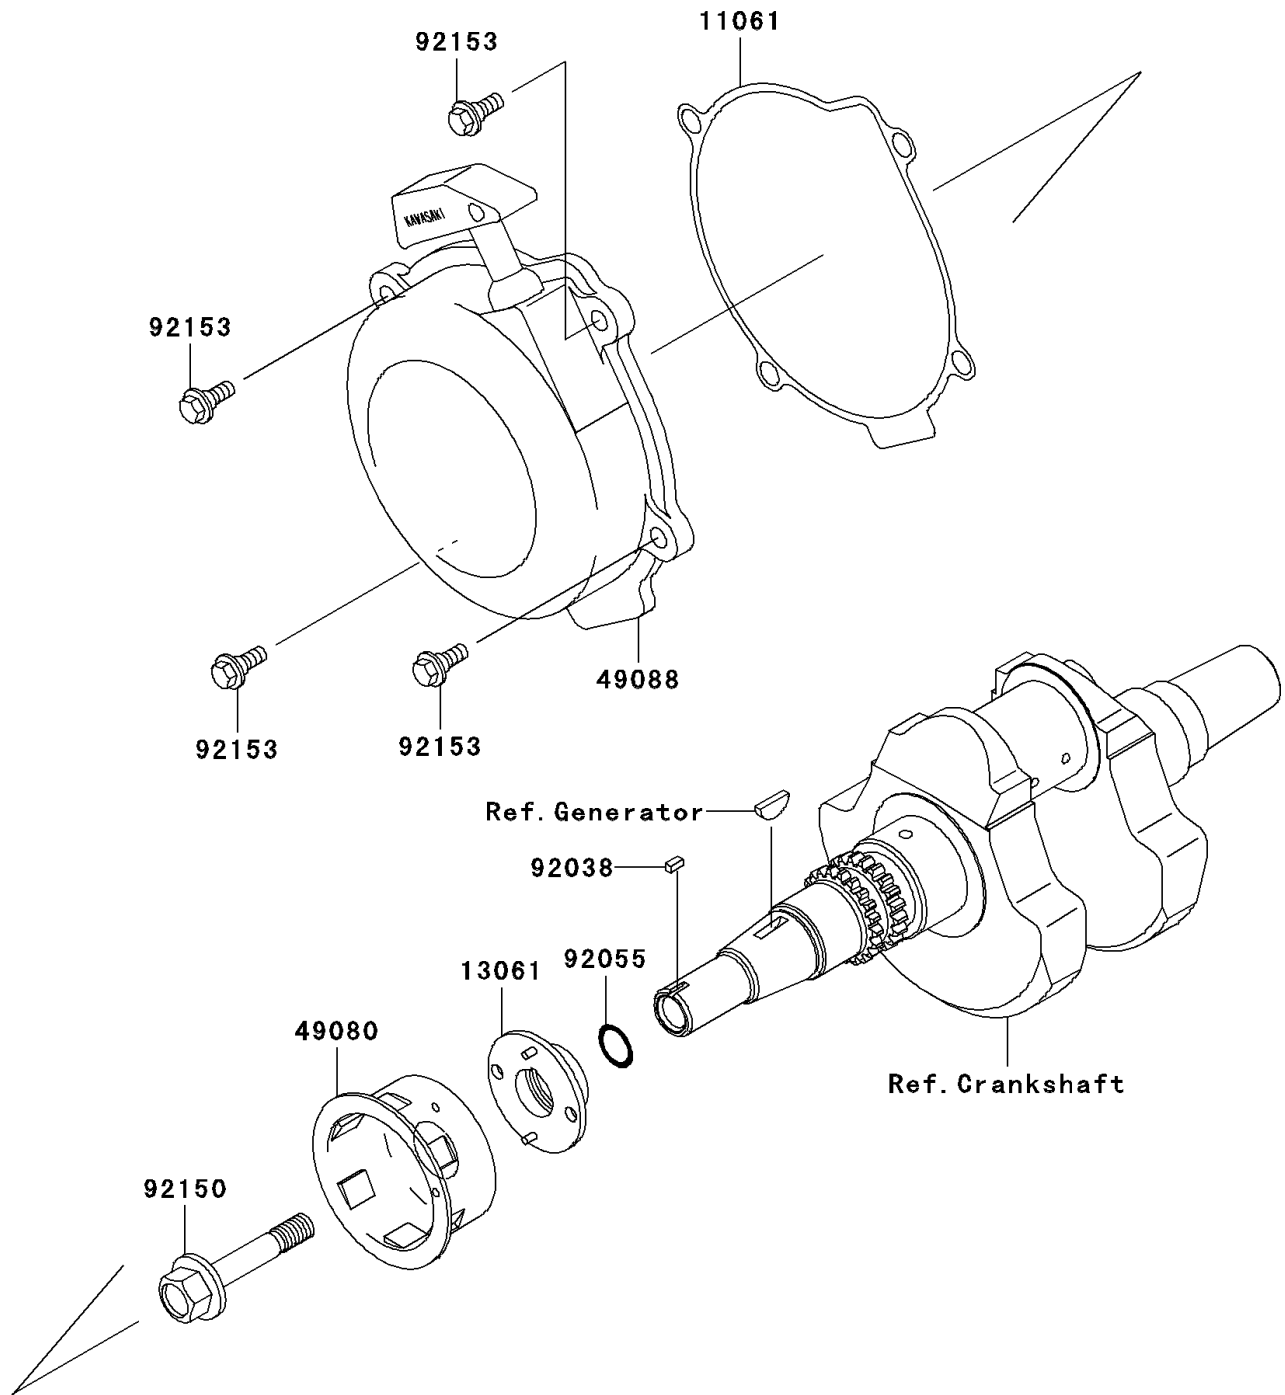

2005 Brute Force® 650 4x4 PARTS DIAGRAM

Recoil Starter

E3040

2005 Brute Force® 650 4x4 PARTS LIST

Recoil Starter

ITEM NAME	PART NUMBER	QUANTITY
GASKET,RECOIL STARTER (Ref # 11061)	11061-1153	1
BOSS (Ref # 13061)	13061-1873	1
PULLEY-STARTING (Ref # 49080)	49080-1061	1
STARTER-RECOIL (Ref # 49088)	49088-1058	1
KEY,SUNK (Ref # 92038)	92038-1051	1
RING-O,19.8X2.2 (Ref # 92055)	92055-1215	1
BOLT,12X65 (Ref # 92150)	92150-1987	1
BOLT,FLANGED,6X16 (Ref # 92153)	92153-7007	1