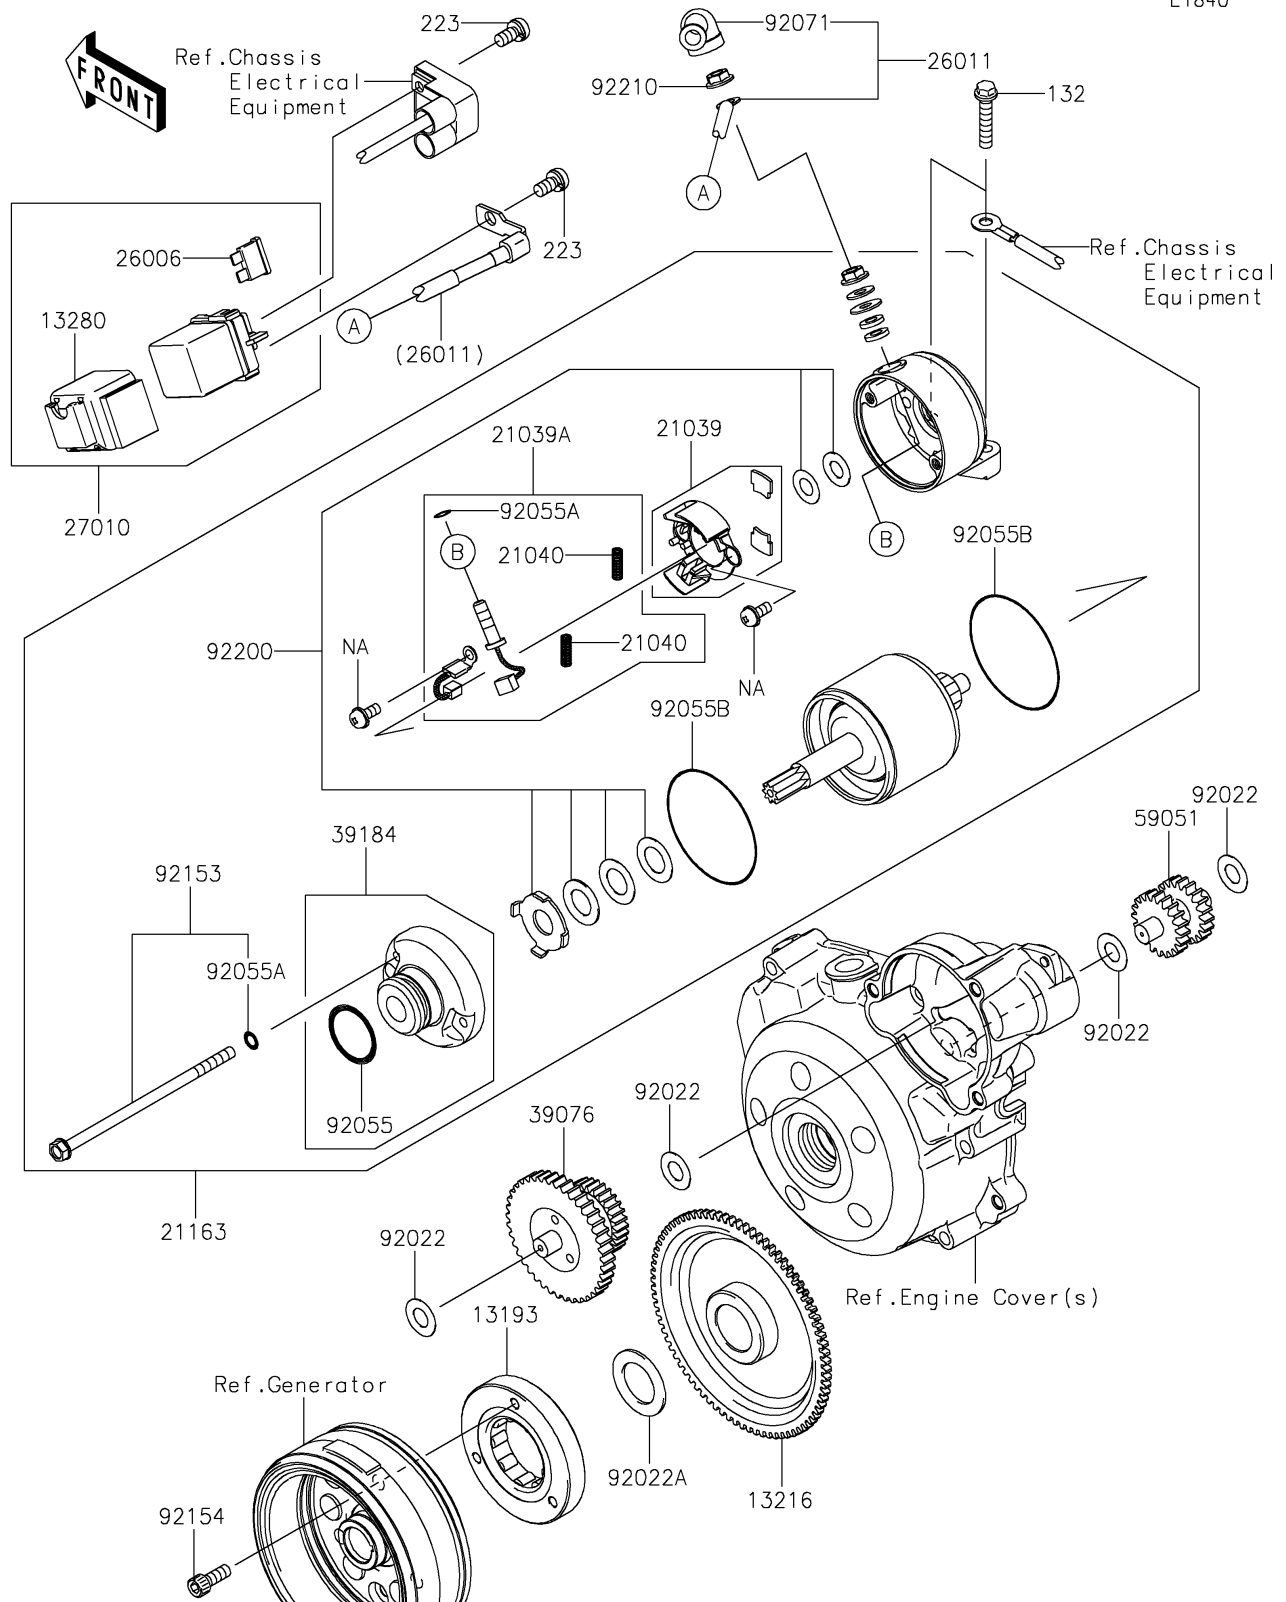

2017 KLX® 140G PARTS DIAGRAM

Starter Motor

E1840

2017 KLX® 140G PARTS LIST

Starter Motor

ITEM NAME	PART NUMBER	QUANTITY
CLUTCH-ASSY-ONEWAY (Ref # 13193)	13193-0005	1
BOLT-FLANGED-SMALL,6X30 (Ref # 132)	132BD0630	1
GEAR-COMP,FREE WHEEL (Ref # 13216)	13216-0040	1
HOLDER (Ref # 13280)	13280-0818	1
BRUSH (Ref # 21039)	21039-0007	1
BRUSH (Ref # 21039A)	21039-0008	1
SPRING-BRUSH (Ref # 21040)	21040-0004	1
STARTER-ELECTRIC (Ref # 21163)	21163-0762	1
SCREW-PAN-WS-CROS,5X10 (Ref # 223)	223AA0510	1
FUSE,BLADE,10A,RED (Ref # 26006)	26006-1007	1
WIRE-LEAD,STARTER (Ref # 26011)	26011-0782	1
SWITCH,MAGNETIC (Ref # 27010)	27010-0798	1
LIMITER,STARTER IDLE GEAR (Ref # 39076)	39076-0020	1
BRACKET-ASSY (Ref # 39184)	39184-0015	1
GEAR-SPUR,IDLE (Ref # 59051)	59051-0785	1
WASHER,10.2X20X0.5 (Ref # 92022)	92022-1649	1
WASHER,22.3X35X1.6 (Ref # 92022A)	92022-212	1
RING-O (Ref # 92055)	92055-1276	1
RING-O,4.5X2.0 (Ref # 92055A)	92055-1370	1
RING-O (Ref # 92055B)	92055-1550	1
GROMMET (Ref # 92071)	92071-0705	1
BOLT (Ref # 92153)	92153-1914	1
BOLT,SOCKET,6X16 (Ref # 92154)	92154-0235	1
WASHER,SET (Ref # 92200)	92200-0407	1
NUT,FLANGED,6MM (Ref # 92210)	92210-1514	1