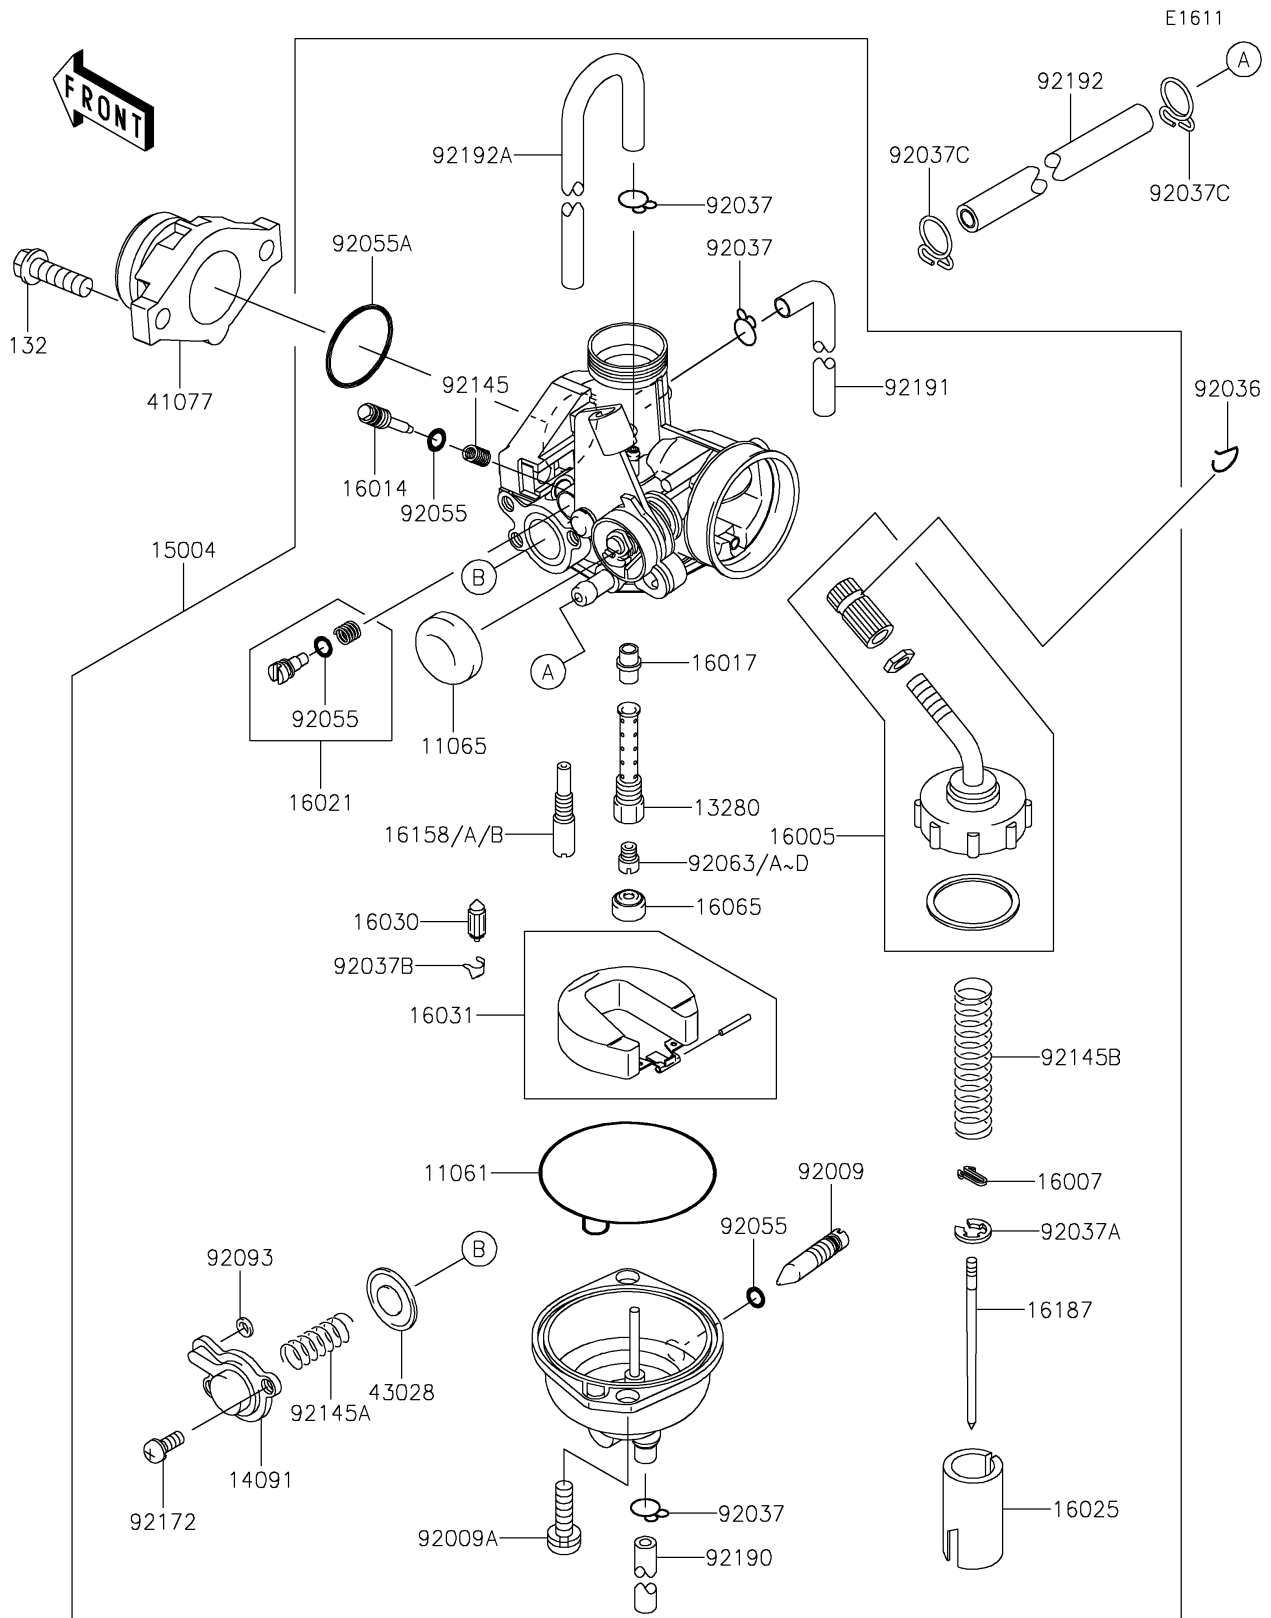

2017 KLX® 140G PARTS DIAGRAM

Carburetor

2017 KLX® 140G PARTS LIST

Carburetor

ITEM NAME	PART NUMBER	QUANTITY
GASKET,FLOAT CHAMBER (Ref # 11061)	11061-0454	1
CAP,CHOKE (Ref # 11065)	11065-0811	1
HOLDER,NEEDLE JET (Ref # 13280)	13280-0286	1
COVER (Ref # 14091)	14091-0285	1
CARBURETOR-ASSY (Ref # 15004)	15004-0936	1
TOP-CHAMBER (Ref # 16005)	16005-1091	1
SEAT-SPRING (Ref # 16007)	16007-1103	1
SCREW-PILOT AIR (Ref # 16014)	16014-0021	1
JET-NEEDLE (Ref # 16017)	16017-0014	1
SCREW-THROTTLE STOP (Ref # 16021)	16021-1203	1
VALVE-THROTTLE (Ref # 16025)	16025-0028	1
VALVE-FLOAT (Ref # 16030)	16030-1052	1
FLOAT (Ref # 16031)	16031-0004	1
HOLDER-CARBURETOR,JET (Ref # 16065)	16065-1106	1
JET-SLOW,#35 (Ref # 16158)	16158-0004	1
JET-SLOW,#40 (Ref # 16158A)	16158-0005	1
JET-SLOW,#38 (Ref # 16158B)	16158-1063	1
NEEDLE-JET,NNA (Ref # 16187)	16187-0283	1
ADAPTER (Ref # 41077)	41077-0038	1
DIAPHRAGM (Ref # 43028)	43028-0003	1
SCREW,DRAIN (Ref # 92009)	92009-1057	1
SCREW (Ref # 92009A)	92009-1750	1
RING-SNAP (Ref # 92036)	92036-018	1
CLAMP,TUBE (Ref # 92037)	92037-1142	1
CLAMP,JET NEEDLE (Ref # 92037A)	92037-1401	1
CLAMP,FLOAT VALVE (Ref # 92037B)	92037-1476	1
CLAMP (Ref # 92037C)	92037-1712	1
RING-O (Ref # 92055)	92055-1053	1
RING-O (Ref # 92055A)	92055-1541	1

2017 KLX® 140G PARTS LIST

Carburetor

ITEM NAME	PART NUMBER	QUANTITY
JET-MAIN,#90 (Ref # 92063)	92063-0013	1
JET-MAIN,#92 (Ref # 92063A)	92063-0014	1
JET-MAIN,#95 (Ref # 92063B)	92063-0015	1
JET-MAIN,#98 (Ref # 92063C)	92063-0016	1
JET-MAIN,#100 (Ref # 92063D)	92063-0017	1
BOLT-FLANGED-SMALL,6X20 (Ref # 132)	132BC0620	1
SEAL,U-RING (Ref # 92093)	92093-1046	1
SPRING (Ref # 92145)	92145-0004	1
SPRING (Ref # 92145A)	92145-0217	1
SPRING (Ref # 92145B)	92145-0610	1
SCREW (Ref # 92172)	92172-0165	1
TUBE,3.5X6.5X240 (Ref # 92190)	92190-1218	1
TUBE,3.5X6.5X298 (Ref # 92191)	92191-1142	1
TUBE,5X10X150 (Ref # 92192)	92192-0477	1
TUBE,3.5X6.5X18/320 (Ref # 92192A)	92192-0690	1