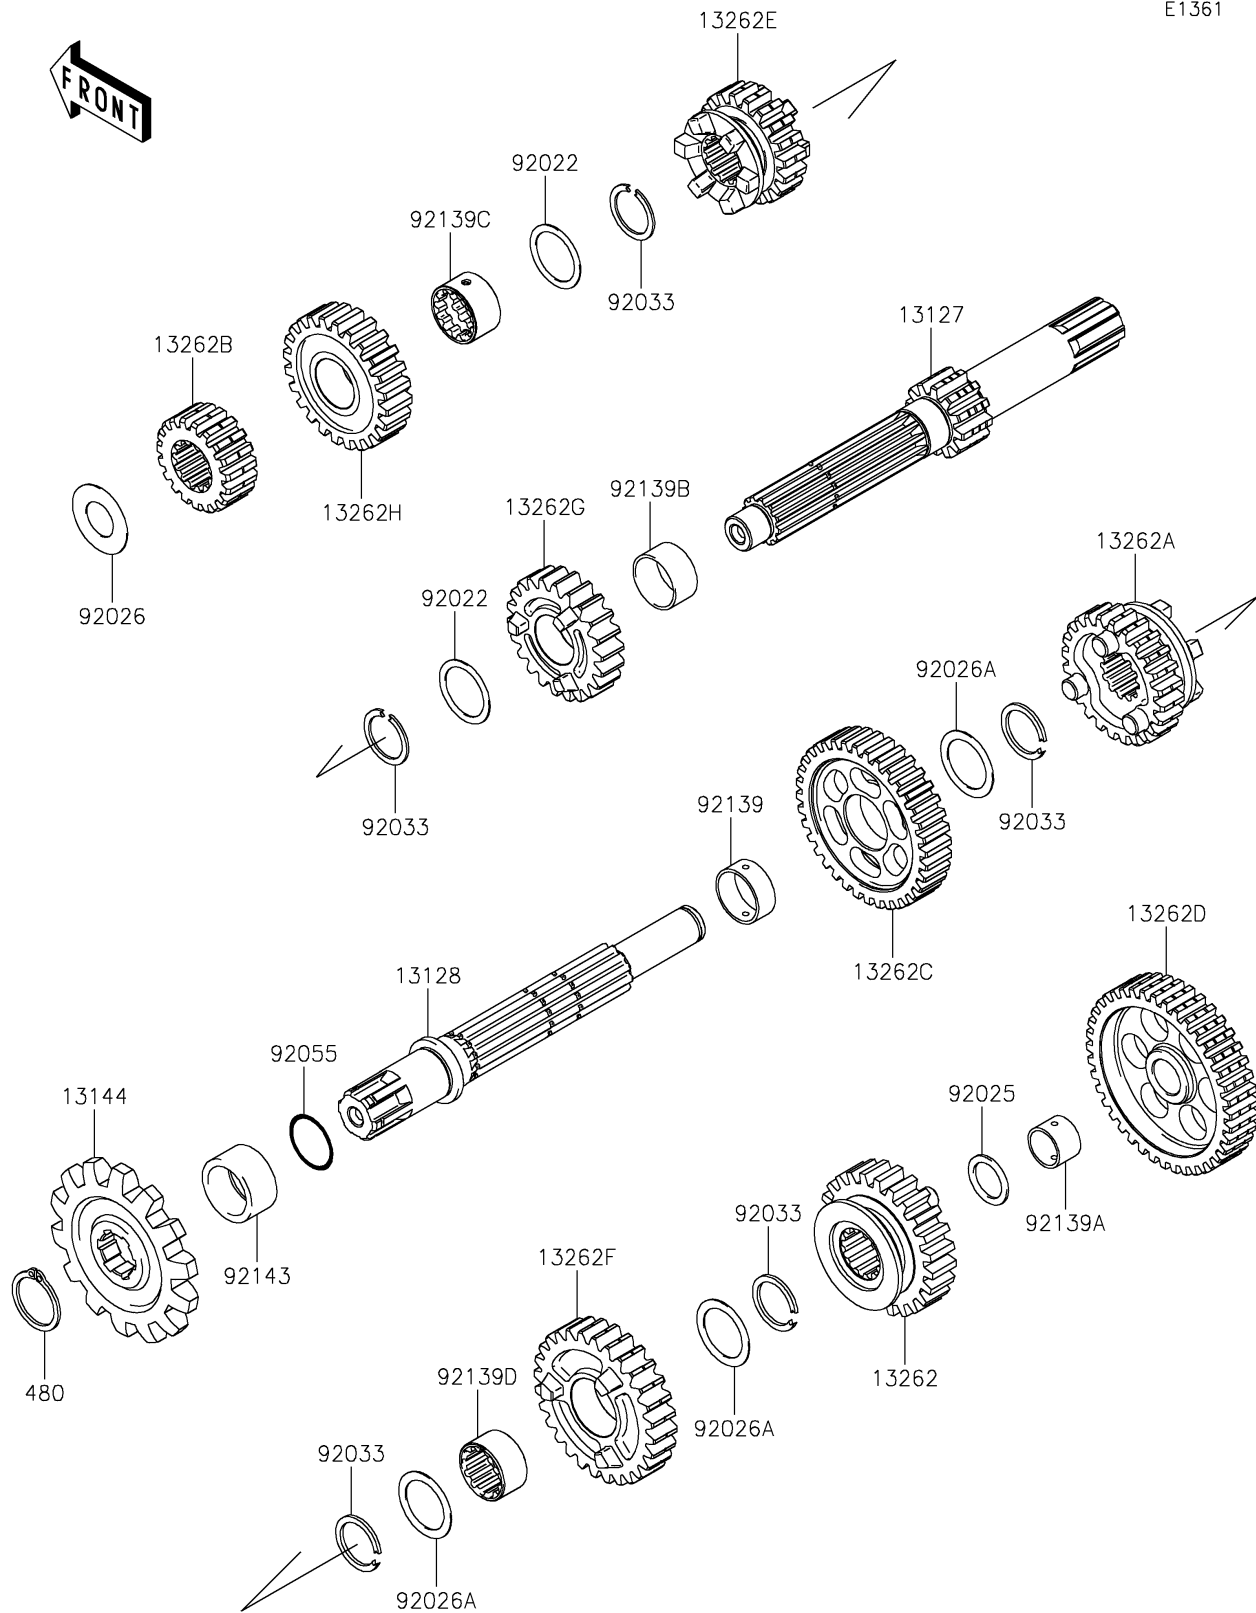

2017 KLX® 140G PARTS DIAGRAM

Transmission

E1361

2017 KLX® 140G PARTS LIST

Transmission

ITEM NAME	PART NUMBER	QUANTITY
SHAFT-TRANSMISSION INPUT,15T (Ref # 13127)	13127-0074	1
SHAFT-TRANSMISSION OUTPUT (Ref # 13128)	13128-0051	1
SPROCKET-OUTPUT,13T (Ref # 13144)	13144-0045	1
GEAR,OUTPUT 4TH,26T (Ref # 13262)	13262-0459	1
GEAR,OUTPUT 5TH,24T (Ref # 13262A)	13262-0502	1
GEAR,INPUT 2ND,19T (Ref # 13262B)	13262-0577	1
GEAR,OUTPUT 2ND,36T (Ref # 13262C)	13262-0578	1
GEAR,OUTPUT LOW,40T (Ref # 13262D)	13262-0579	1
GEAR,INPUT 3RD,19T (Ref # 13262E)	13262-0662	1
GEAR,OUTPUT 3RD,28T (Ref # 13262F)	13262-0738	1
GEAR,INPUT 4TH,22T (Ref # 13262G)	13262-0769	1
GEAR,INPUT 5TH,24T (Ref # 13262H)	13262-0770	1
CIRCLIP-TYPE-C,17MM (Ref # 480)	480J1700	1
WASHER,17.3X22X0.5 (Ref # 92022)	92022-1799	1
SHIM (Ref # 92025)	92025-1280	1
SPACER (Ref # 92026)	92026-0727	1
SPACER,17.2X23X0.5 (Ref # 92026A)	92026-1037	1
RING-SNAP,17MM (Ref # 92033)	92033-1060	1
RING-O,16.8X1.9 (Ref # 92055)	92055-0151	1
BUSHING (Ref # 92139)	92139-0001	1
BUSHING,12X14X9.4 (Ref # 92139A)	92139-0002	1
BUSHING,17X19X9.5 (Ref # 92139B)	92139-0282	1
BUSHING,14.5X17.25X11.0 (Ref # 92139C)	92139-0283	1
BUSHING (Ref # 92139D)	92139-0286	1
COLLAR,SPROCKET (Ref # 92143)	92143-1680	1