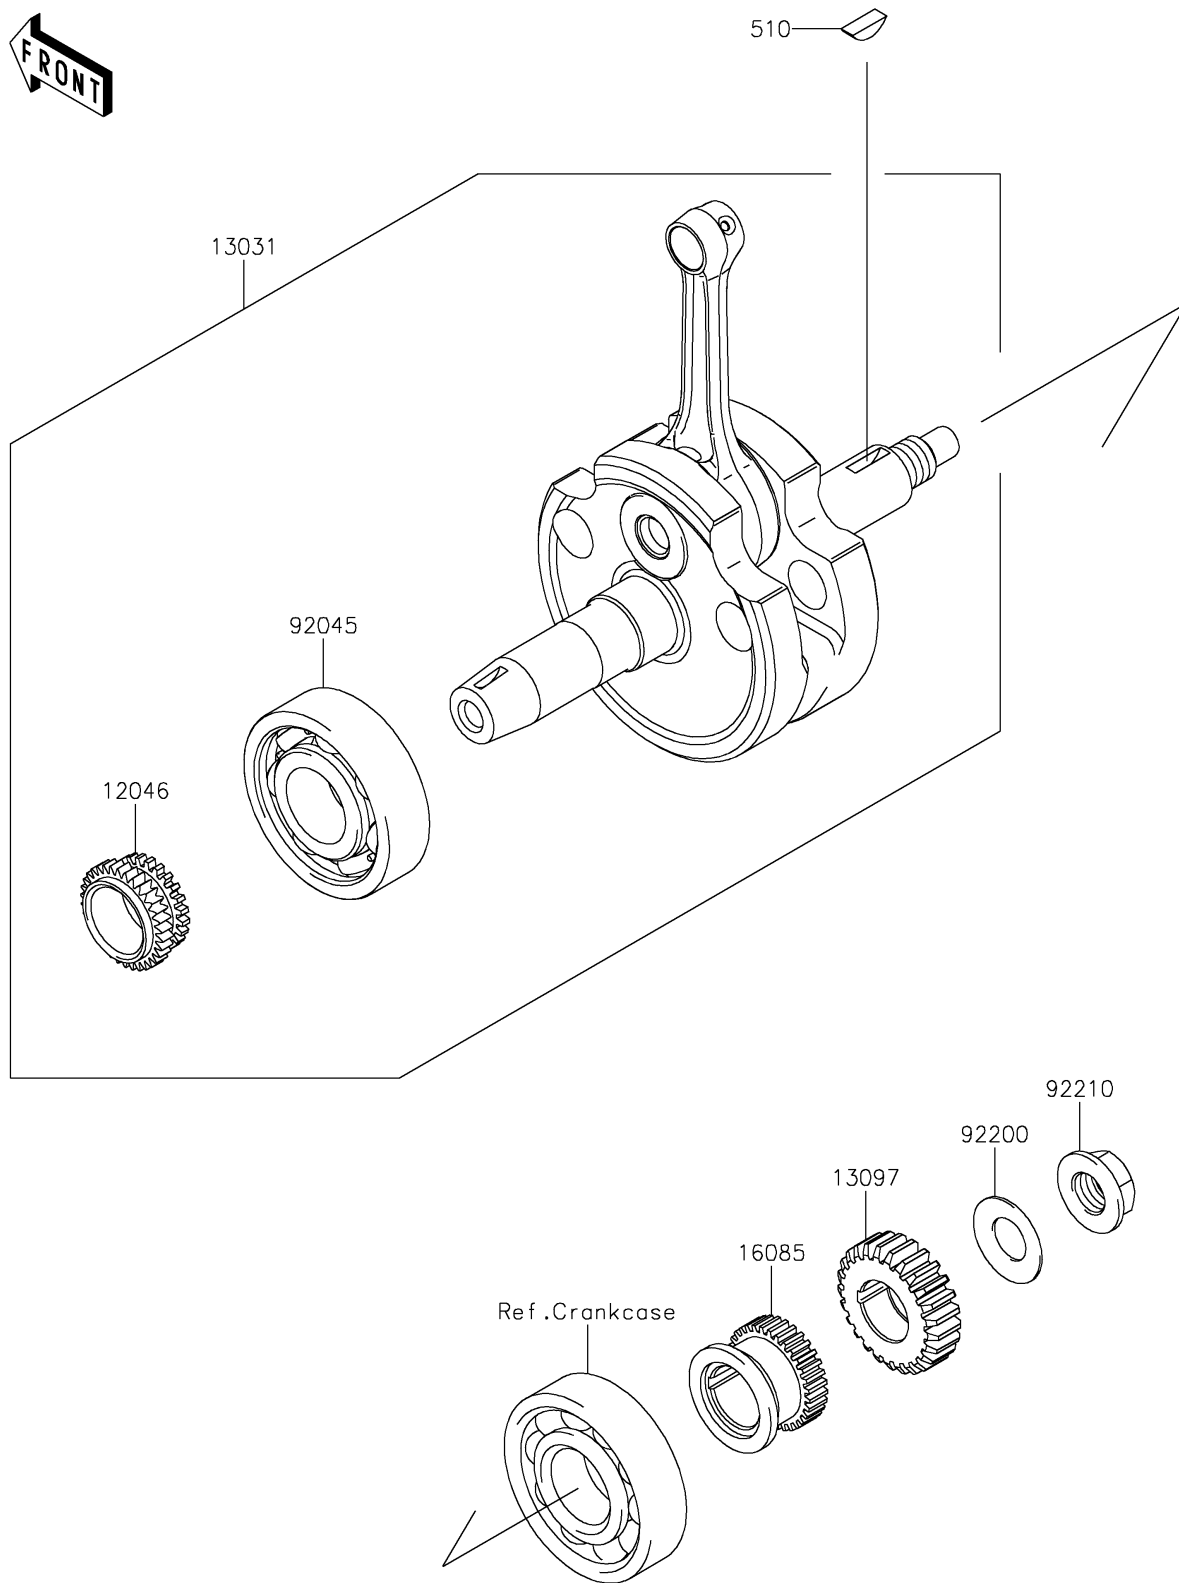

2017 KLX® 140G PARTS DIAGRAM

Crankshaft

E1321

2017 KLX® 140G PARTS LIST

Crankshaft

ITEM NAME	PART NUMBER	QUANTITY
SPROCKET,18T (Ref # 12046)	12046-0061	1
CRANKSHAFT-COMP (Ref # 13031)	13031-0140	1
GEAR-PRIMARY SPUR,25T (Ref # 13097)	13097-0559	1
GEAR,21T (Ref # 16085)	16085-0118	1
KEY-WOODRUFF (Ref # 510)	510A4200	1
BEARING-BALL,6305JR2C3 (Ref # 92045)	92045-1120	1
WASHER,14.2X28X1.5 (Ref # 92200)	92200-0217	1
NUT,14MM,LEFT HANDED (Ref # 92210)	92210-0600	1