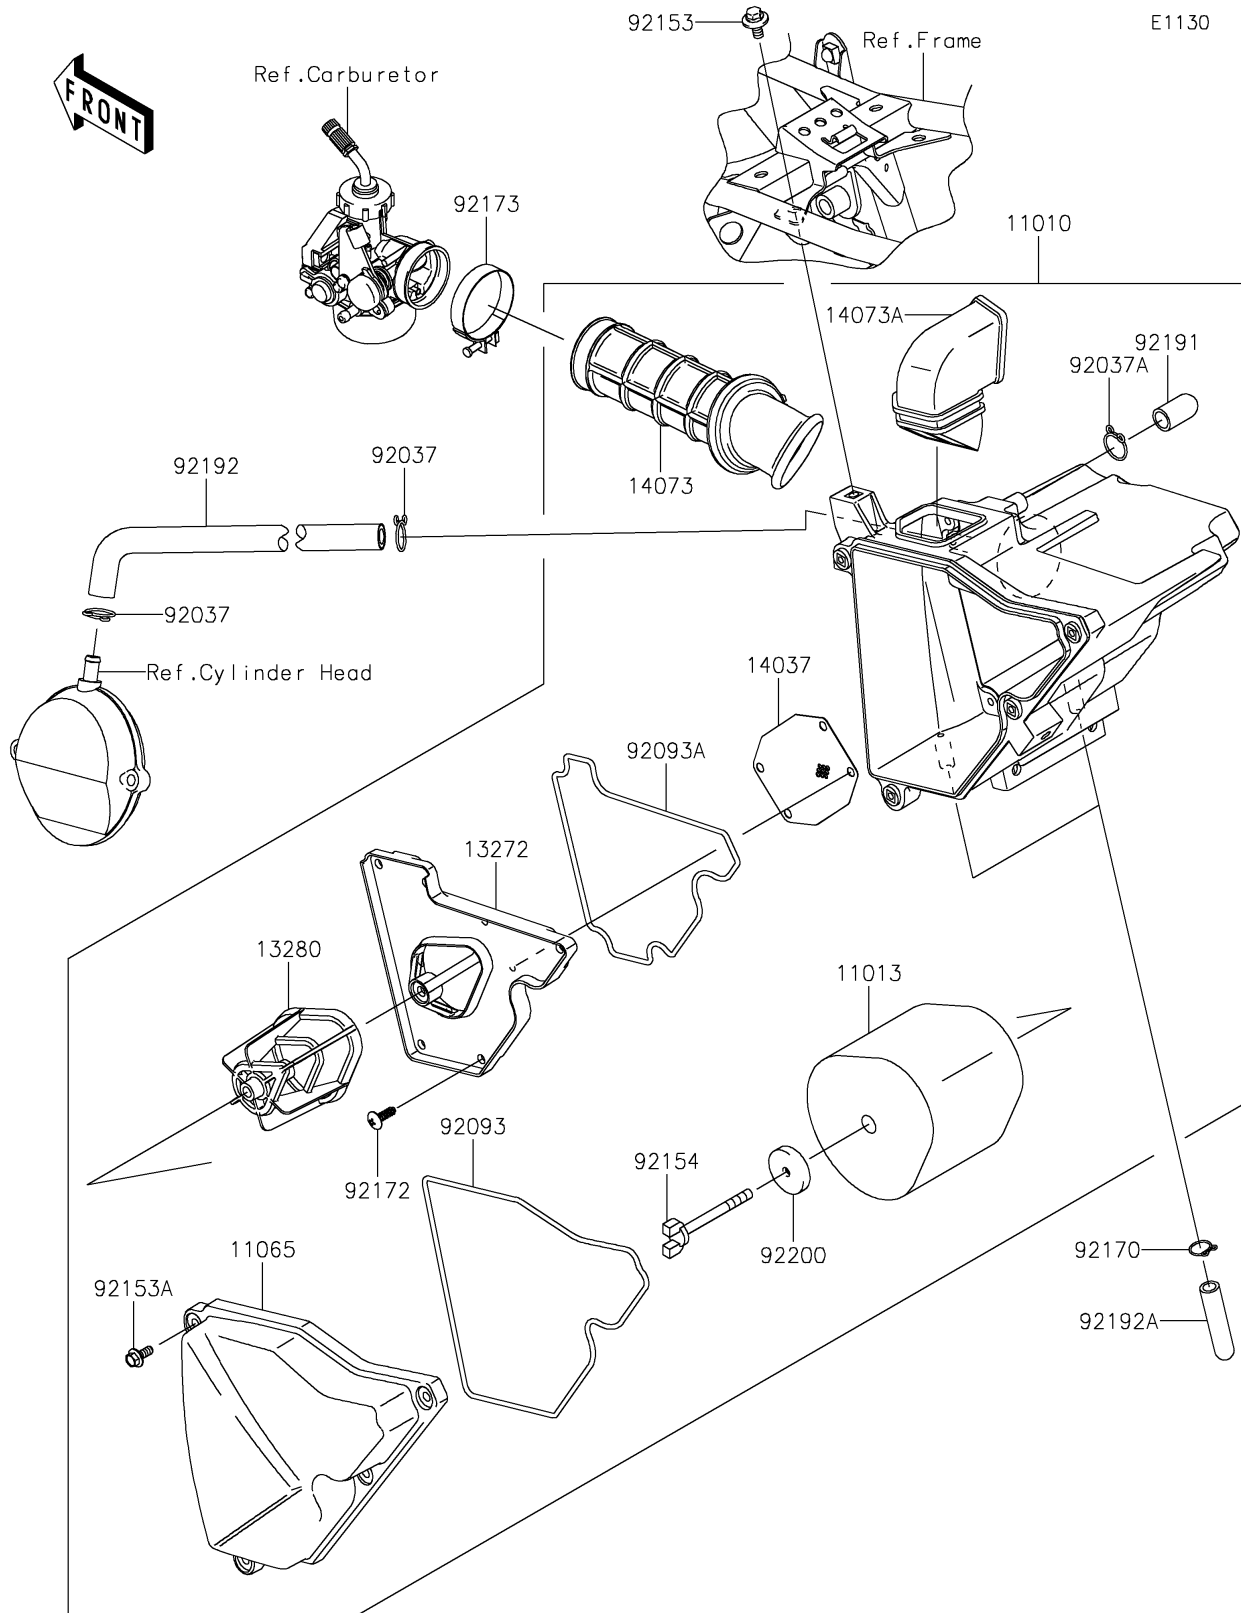

## 2017 KLX® 140G PARTS DIAGRAM

Air Cleaner

## 2017 KLX® 140G PARTS LIST

Air Cleaner

ITEM NAME	PART NUMBER	QUANTITY
FILTER-ASSY-AIR,F.BLACK (Ref # 11010)	11010-0849-6Z	1
ELEMENT-AIR FILTER (Ref # 11013)	11013-0025	1
CAP (Ref # 11065)	11065-0210	1
PLATE (Ref # 13272)	13272-1883	1
HOLDER (Ref # 13280)	13280-0831	1
SCREEN (Ref # 14037)	14037-0074	1
DUCT,CARB. (Ref # 14073)	14073-0171	1
DUCT,INTAKE (Ref # 14073A)	14073-0791	1
CLAMP,12.5MM (Ref # 92037)	92037-1271	1
CLAMP,14.5MM (Ref # 92037A)	92037-1900	1
SEAL,L=620 (Ref # 92093)	92093-0094	1
SEAL,L=520 (Ref # 92093A)	92093-0103	1
BOLT,FLANGED,6X14 (Ref # 92153)	92153-0936	1
BOLT,WP,5X14 (Ref # 92153A)	92153-1882	1
BOLT,6X60 (Ref # 92154)	92154-2790	1
CLAMP,11.6MM (Ref # 92170)	92170-1796	1
SCREW,5X16 (Ref # 92172)	92172-1211	1
CLAMP (Ref # 92173)	92173-0991	1
TUBE,DRAIN (Ref # 92191)	92191-1685	1
TUBE,BREATHER (Ref # 92192)	92192-0473	1
TUBE,A/C-DRAIN (Ref # 92192A)	92192-0921	1
WASHER,6.5X26X2 (Ref # 92200)	92200-0394	1