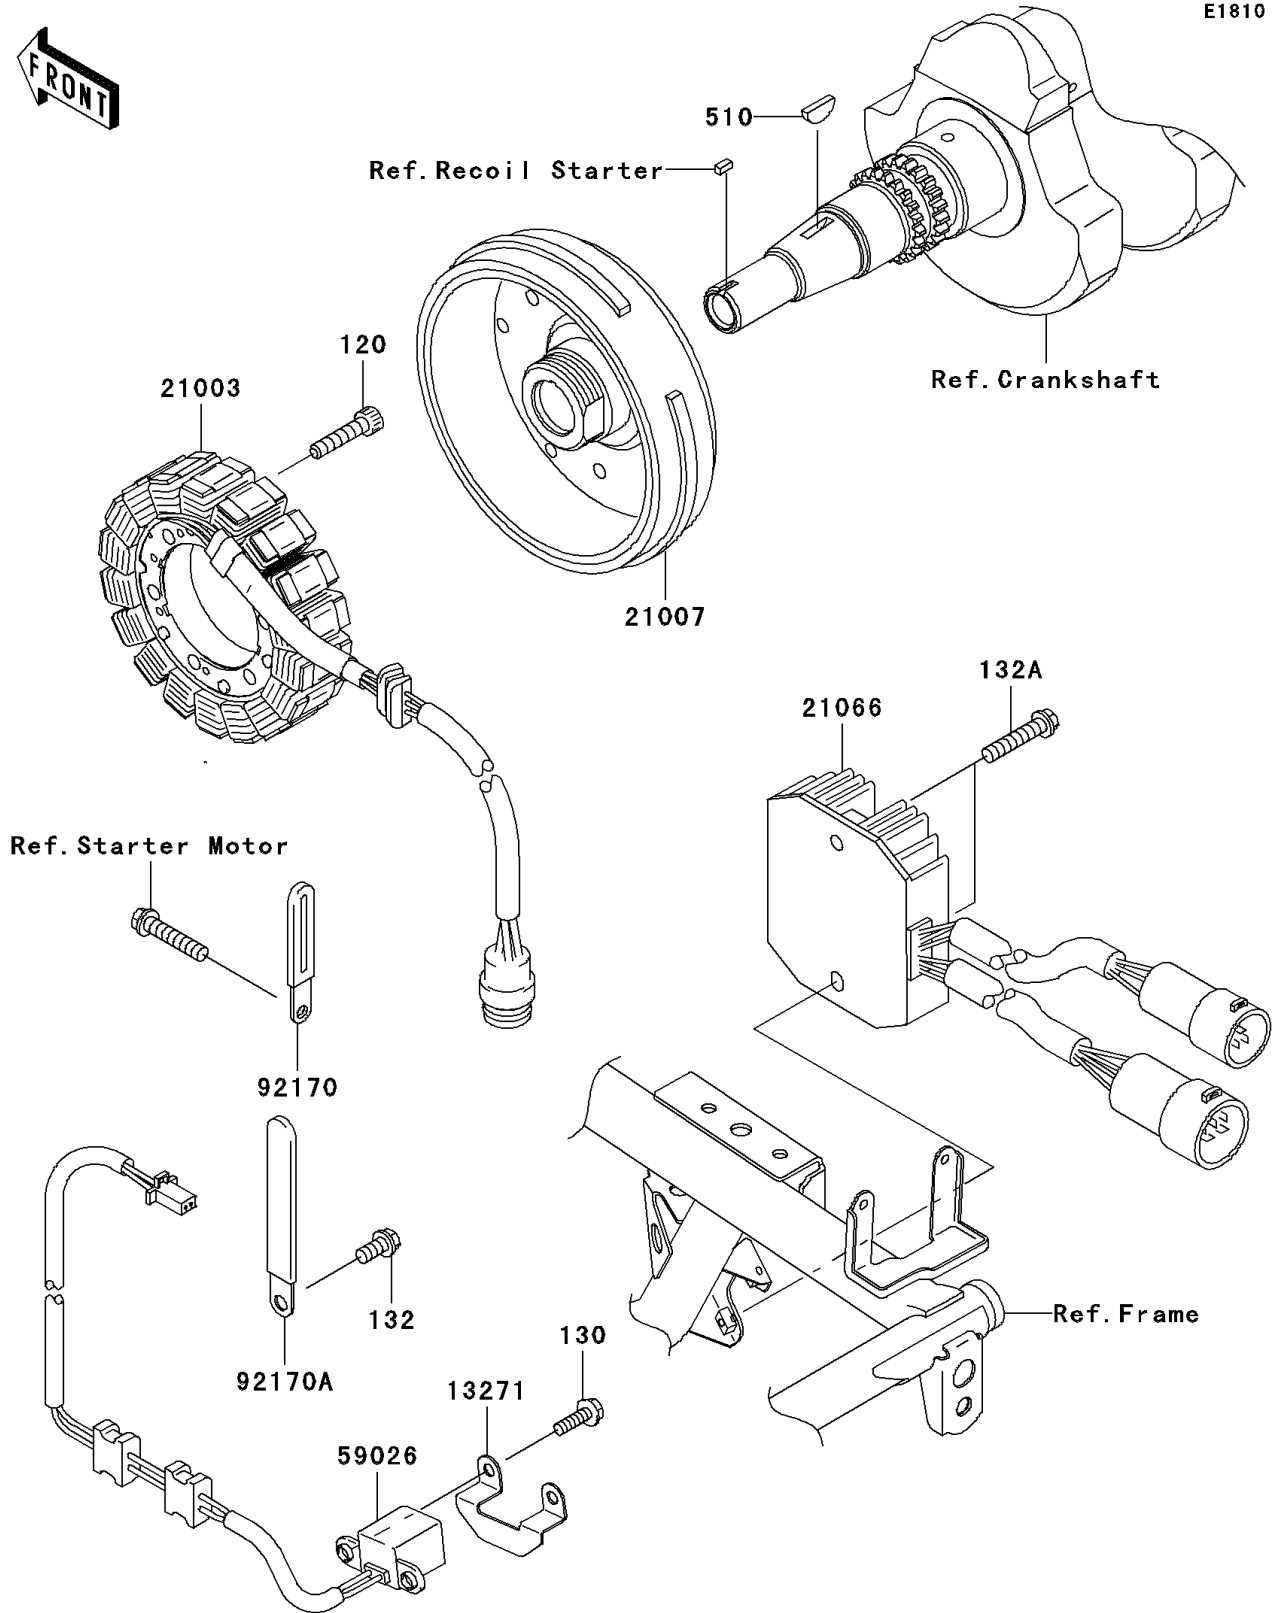

2005 Brute Force® 650 4x4 PARTS DIAGRAM

Generator

E1810

2005 Brute Force® 650 4x4 PARTS LIST

Generator

| ITEM NAME | PART NUMBER | QUANTITY |
|--------------------------------------|-------------|----------|
| BOLT-SOCKET,6X28 (Ref # 120) | 120P0628 | 1 |
| BOLT-FLANGED,5X16 (Ref # 130) | 130G0516 | 1 |
| BOLT-FLANGED-SMALL,6X12 (Ref # 132) | 132Y0612 | 1 |
| BOLT-FLANGED-SMALL,6X30 (Ref # 132A) | 132Y0630 | 1 |
| KEY-WOODRUFF (Ref # 510) | 510A4200 | 1 |
| PLATE (Ref # 13271) | 13271-1369 | 1 |
| STATOR (Ref # 21003) | 21003-1359 | 1 |
| ROTOR (Ref # 21007) | 21007-1367 | 1 |
| REGULATOR-VOLTAGE (Ref # 21066) | 21066-1112 | 1 |
| COIL-PULSING (Ref # 59026) | 59026-1159 | 1 |
| CLAMP (Ref # 92170) | 92170-1514 | 1 |
| CLAMP (Ref # 92170A) | 92170-1925 | 1 |