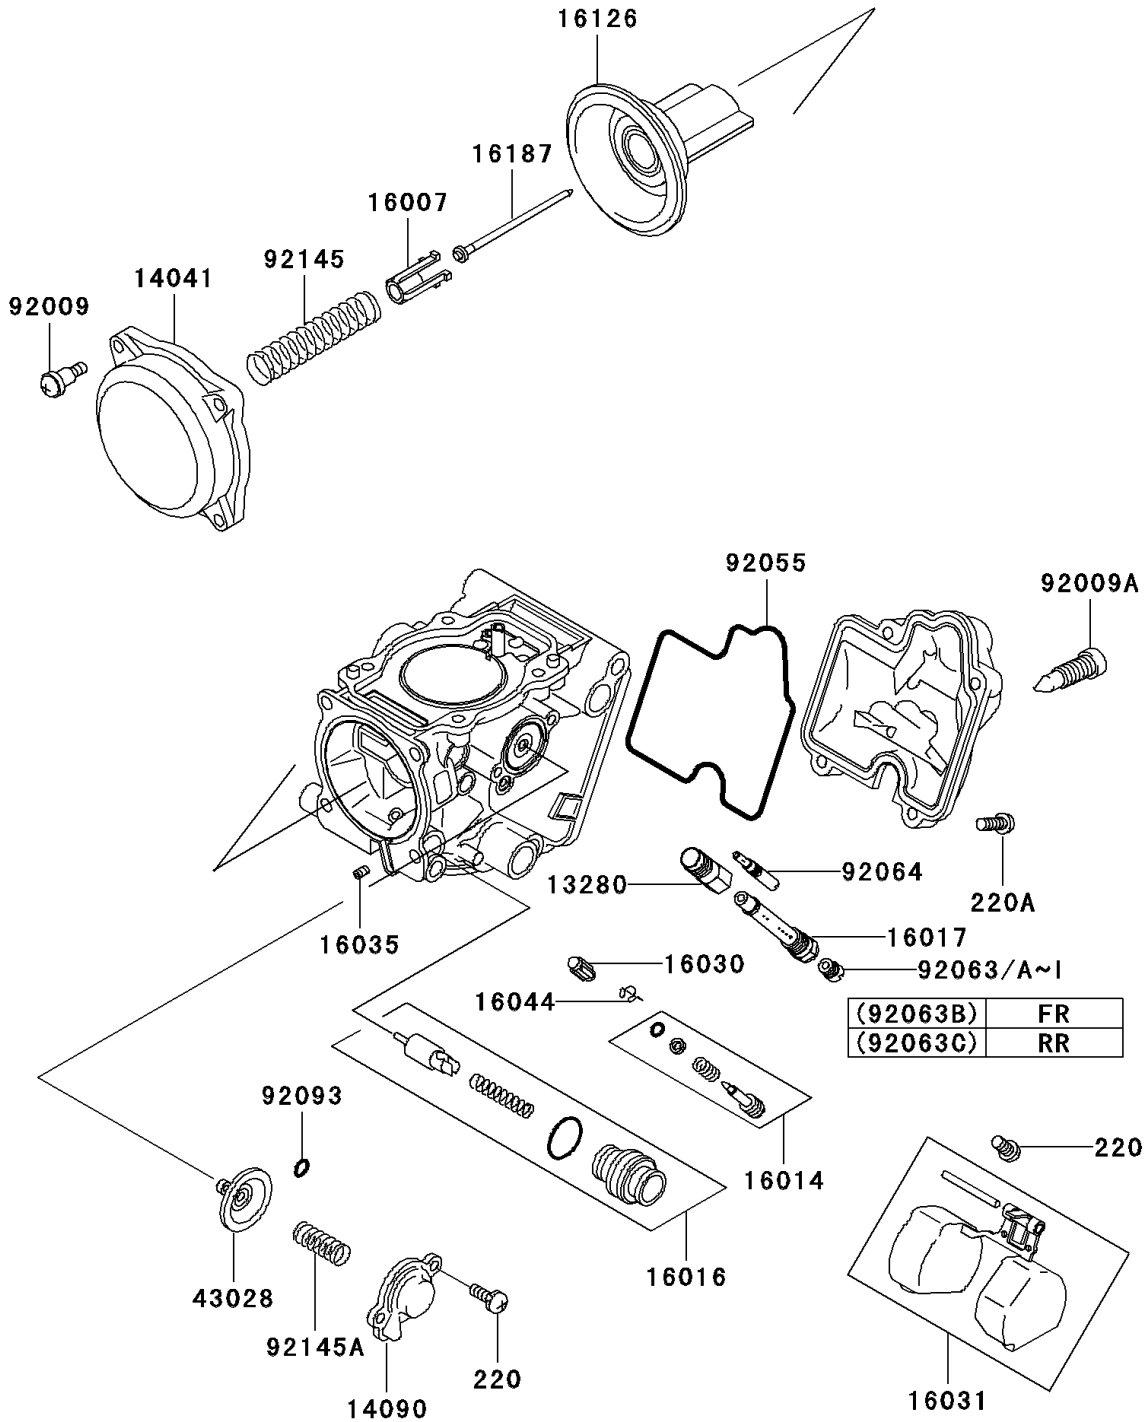

## 2005 Brute Force® 650 4x4 PARTS DIAGRAM

Carburetor Parts

E1612

## 2005 Brute Force® 650 4x4 PARTS LIST

### Carburetor Parts

ITEM NAME	PART NUMBER	QUANTITY
HOLDER,JET (Ref # 13280)	13280-1096	1
CAP-CHAMBER,MIXING (Ref # 14041)	14041-1090	1
COVER,AIR CUT VALVE (Ref # 14090)	14090-1984	1
SEAT-SPRING,THROTTLE VALVE (Ref # 16007)	16007-1120	1
SCREW-PILOT AIR (Ref # 16014)	16014-1105	1
PLUNGER (Ref # 16016)	16016-1117	1
JET-NEEDLE (Ref # 16017)	16017-1441	1
VALVE-FLOAT (Ref # 16030)	16030-1007	1
FLOAT (Ref # 16031)	16031-1097	1
JET-AIR,LEAK (Ref # 16035)	16035-1055	1
CLAMP,FLOAT VALVE (Ref # 16044)	16044-007	1
VALVE,VACUUM (Ref # 16126)	16126-1226	1
NEEDLE-JET,NAZH (Ref # 16187)	16187-1199	1
DIAPHRAGM,AIR CUT VALVE (Ref # 43028)	43028-1085	1
SCREW,4X4.4 (Ref # 92009)	92009-1549	1
SCREW,DRAIN,6X0.75 (Ref # 92009A)	92009-1551	1
RING-O,FLOAT CHAMBER (Ref # 92055)	92055-1589	1
JET-MAIN,#140 (Ref # 92063)	92063-1013	1
JET-MAIN,#135 (Ref # 92063A)	92063-1014	1
JET-MAIN,#138 (Ref # 92063B)	92063-1015	1
JET-MAIN,#142 (Ref # 92063C)	92063-1016	1
JET-MAIN,#145 (Ref # 92063D)	92063-1017	1
JET-MAIN,#125 (Ref # 92063E)	92063-1069	1
JET-MAIN,#128 (Ref # 92063F)	92063-1074	1
JET-MAIN,#130 (Ref # 92063G)	92063-1075	1
JET-MAIN,#132 (Ref # 92063H)	92063-1076	1
JET-MAIN,#148 (Ref # 92063I)	92063-1324	1
JET-PILOT,#40 (Ref # 92064)	92064-1232	1
SCREW-PAN-CROS,4X8 (Ref # 220)	220D0408	1

## 2005 Brute Force® 650 4x4 PARTS LIST

Carburetor Parts

ITEM NAME	PART NUMBER	QUANTITY
SCREW-PAN-CROS,4X14 (Ref # 220A)	220D0414	1
SEAL,"U"RING (Ref # 92093)	92093-1046	1
SPRING,VACUUM VALVE (Ref # 92145)	92145-1227	1
SPRING,AIR CUT VALVE (Ref # 92145A)	92145-1450	1