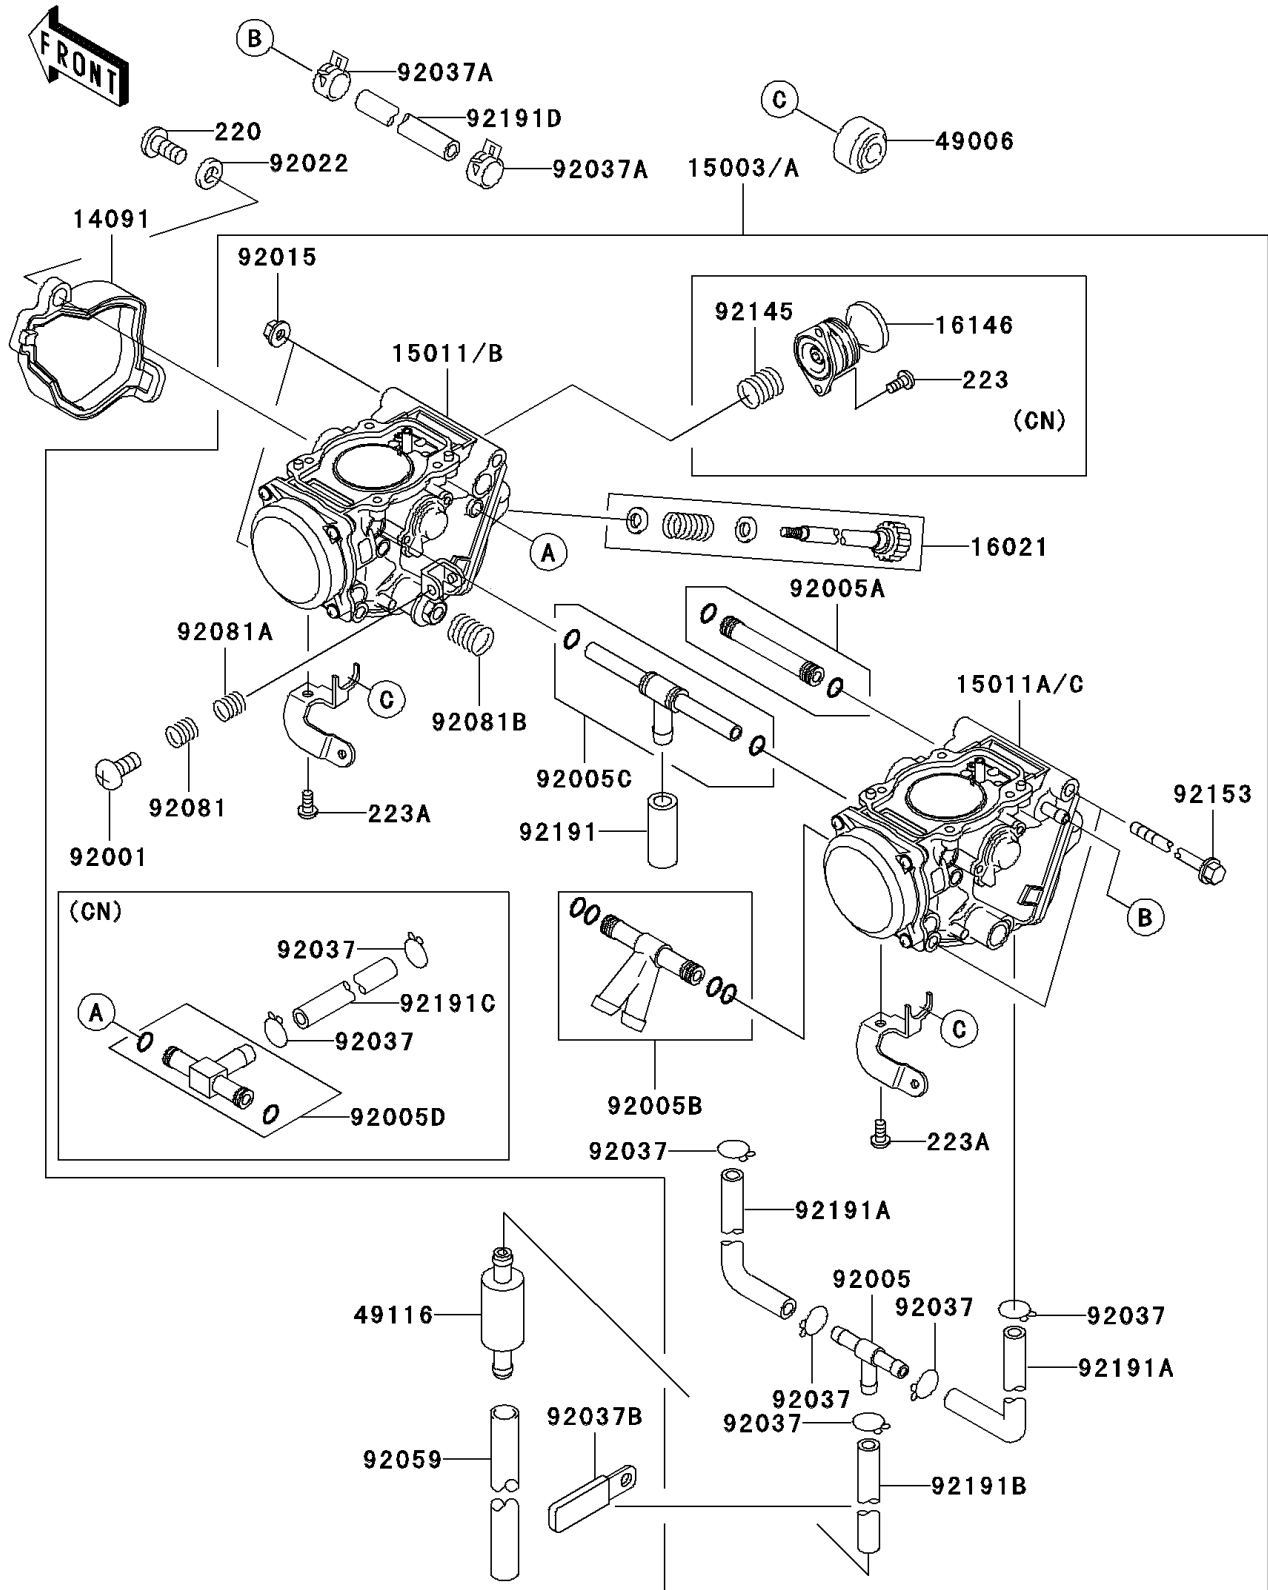

2005 Brute Force® 650 4x4 PARTS DIAGRAM

Carburetor

E1611

2005 Brute Force® 650 4x4 PARTS LIST

Carburetor

ITEM NAME	PART NUMBER	QUANTITY
COVER,THROTTLE CABLE (Ref # 14091)	14091-1196	1
SCREW-THROTTLE STOP (Ref # 16021)	16021-1238	1
BOOT,STARTER CABLE (Ref # 49006)	49006-1353	1
VALVE-ASSY (Ref # 49116)	49116-1126	1
BOLT,THROTTLE ADJUST (Ref # 92001)	92001-1998	1
FITTING,FUEL,T-TYPE (Ref # 92005)	92005-1112	1
FITTING (Ref # 92005A)	92005-1375	1
FITTING (Ref # 92005B)	92005-1376	1
FITTING (Ref # 92005C)	92005-1385	1
NUT,FLANGED,5MM (Ref # 92015)	92015-1259	1
WASHER,5.2X13X1 (Ref # 92022)	92022-1380	1
CLAMP,TUBE (Ref # 92037A)	92037-1505	1
CLAMP,L=45 (Ref # 92037B)	92037-1539	1
TUBE,7X10X100 (Ref # 92059)	92059-1736	1
SPRING (Ref # 92081)	92081-1620	1
SPRING,THROTTLE ADJUST LWR (Ref # 92081A)	92081-1621	1
SPRING,THROTTLE ADJUST CNT (Ref # 92081B)	92081-1622	1
BOLT,5X143 (Ref # 92153)	92153-1068	1
TUBE,7X11X25 (Ref # 92191)	92191-1672	1
TUBE,4.5X8X65 (Ref # 92191A)	92191-1673	1
SCREW-PAN-CROS,4X8 (Ref # 220)	220B0408	1
SCREW-PAN-WS-CROS,4X8 (Ref # 223A)	223D0408	1
TUBE,4.5X8X420 (Ref # 92191B)	92191-1674	1
TUBE,5.3X10.3X200 (Ref # 92191D)	92191-1694	1
CARBURETOR-ASSY (Ref # 15003)	15003-1755	1
CARBURETOR-ASSY (Ref # 15003A)	15003-1756	1
CARBURETOR,FR (Ref # 15011)	15011-1991	1
CARBURETOR,RR (Ref # 15011A)	15011-1992	1
CARBURETOR,FR (Ref # 15011B)	15011-1993	1

2005 Brute Force® 650 4x4 PARTS LIST

Carburetor

ITEM NAME	PART NUMBER	QUANTITY
CARBURETOR,RR (Ref # 15011C)	15011-1994	1
COVER-ASSY,PRIMING (Ref # 16146)	16146-1225	1
FITTING (Ref # 92005D)	92005-1393	1
CLAMP,TUBE (Ref # 92037)	92037-1201	2
SPRING,PRIMING (Ref # 92145)	92145-1451	1
SCREW-PAN-WS-CROS,4X12 (Ref # 223)	223C0412	1
TUBE,4.5X8.5X35 (Ref # 92191C)	92191-1676	1