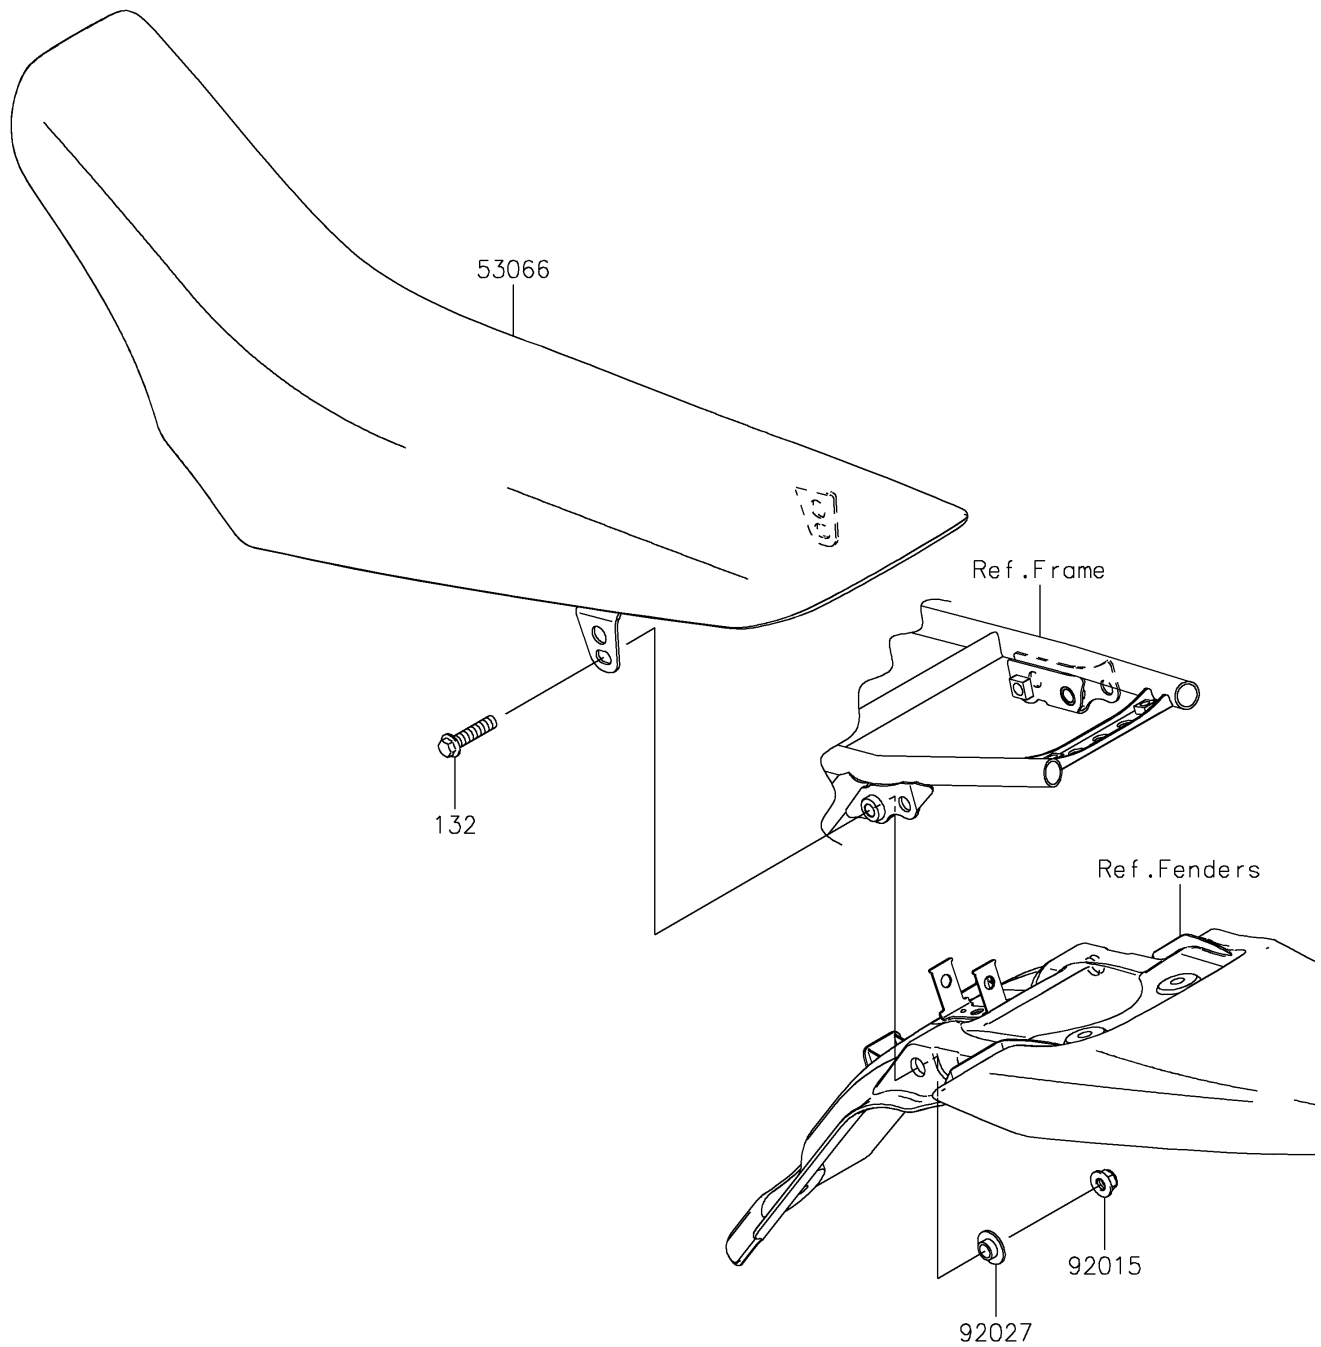

2017 KLX®140 PARTS DIAGRAM

Seat

F2510

2017 KLX®140 PARTS LIST

Seat

ITEM NAME	PART NUMBER	QUANTITY
BOLT-FLANGED-SMALL,8X35 (Ref # 132)	132BA0835	1
SEAT-ASSY,DUAL,GREEN/BLACK (Ref # 53066)	53066-0457-49F	1
NUT,8MM (Ref # 92015)	92015-1432	1
COLLAR (Ref # 92027)	92027-1745	1