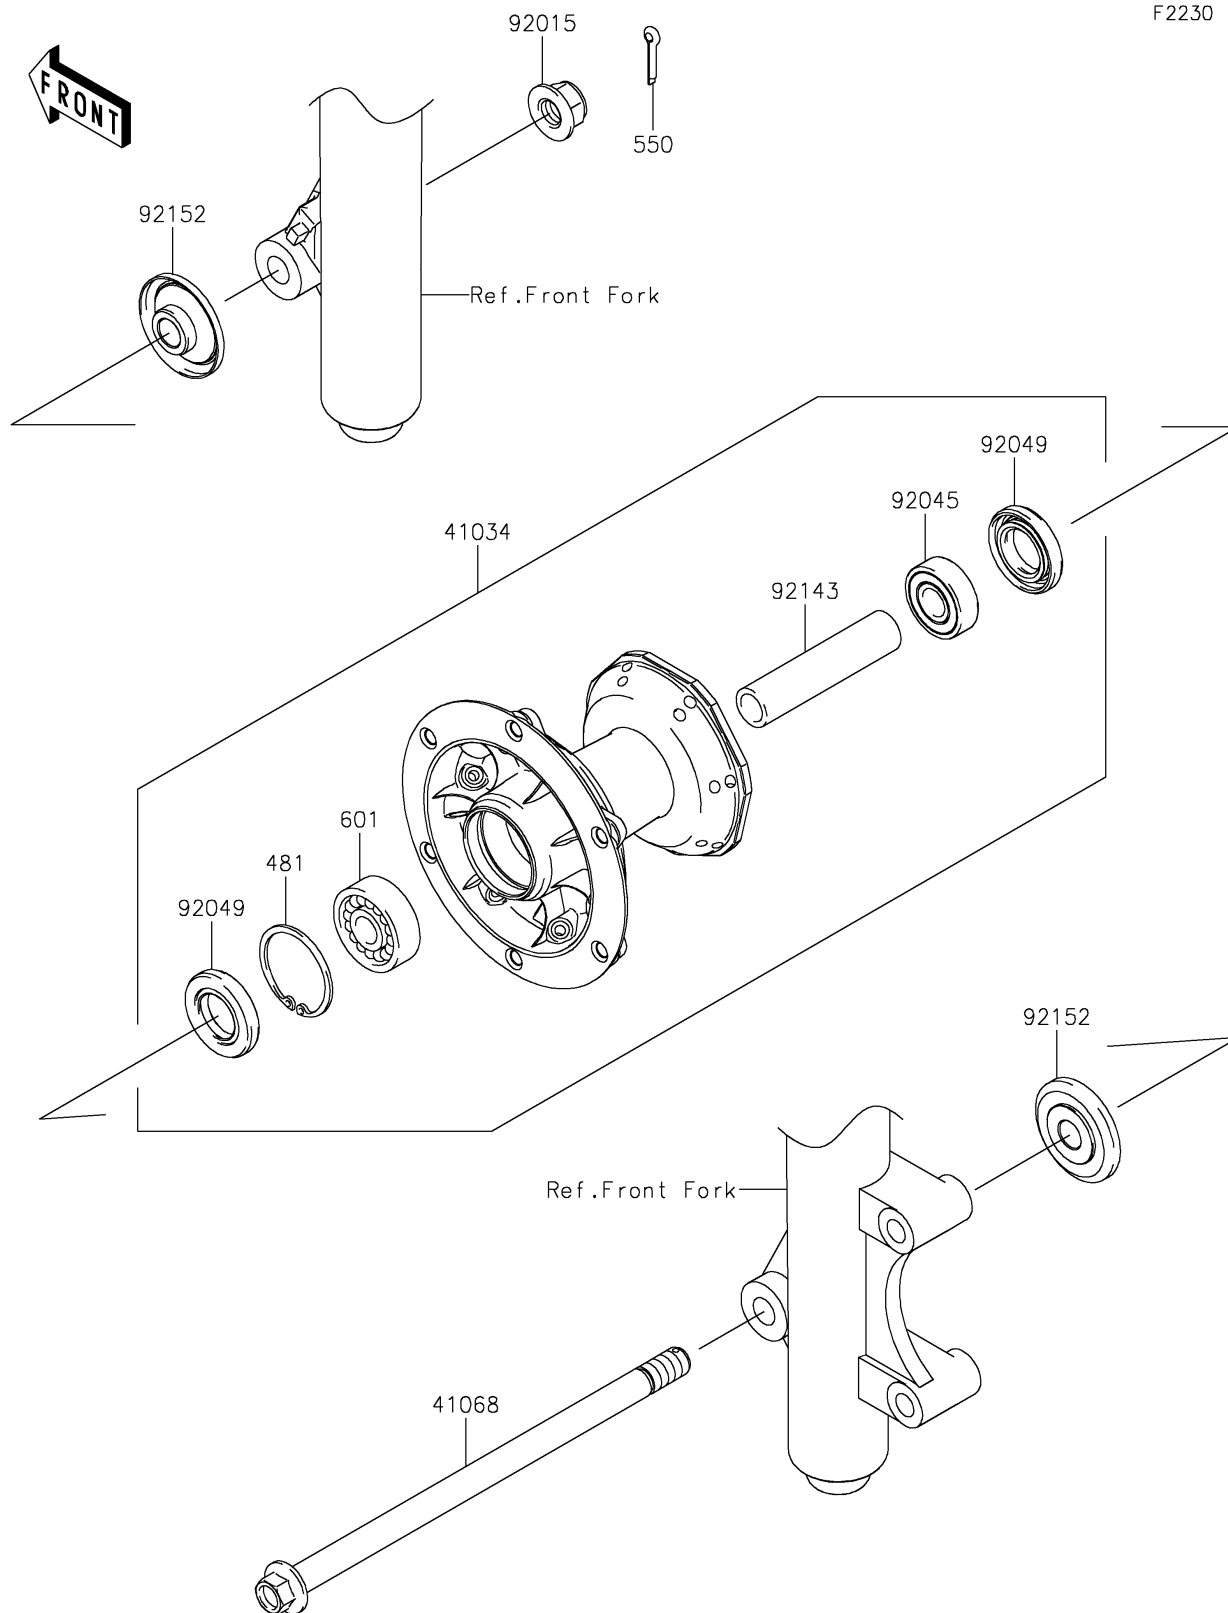

## 2017 KLX® 140 PARTS DIAGRAM

Front Hub

F2230

## 2017 KLX® 140 PARTS LIST

Front Hub

ITEM NAME	PART NUMBER	QUANTITY
DRUM-ASSY,FRONT BRAKE (Ref # 41034)	41034-0055	1
AXLE,FR (Ref # 41068)	41068-1333	1
CIRCLIP-TYPE-C,37MM (Ref # 481)	481J3700	1
PIN-COTTER,2.5X20 (Ref # 550)	550AA2520	1
BEARING-BALL,#6201UUC3 (Ref # 601)	601B6301UU	1
NUT,LOCK,FLANGED,12MM (Ref # 92015)	92015-1433	1
BEARING-BALL,TMB201LLUC3/2A (Ref # 92045)	92045-1062	1
SEAL-OIL,20X37X6.5 (Ref # 92049)	92049-0113	1
COLLAR,FR BRAKE DRUM,L=76 (Ref # 92143)	92143-1935	1
COLLAR,FR AXLE,L=12 (Ref # 92152)	92152-0653	1