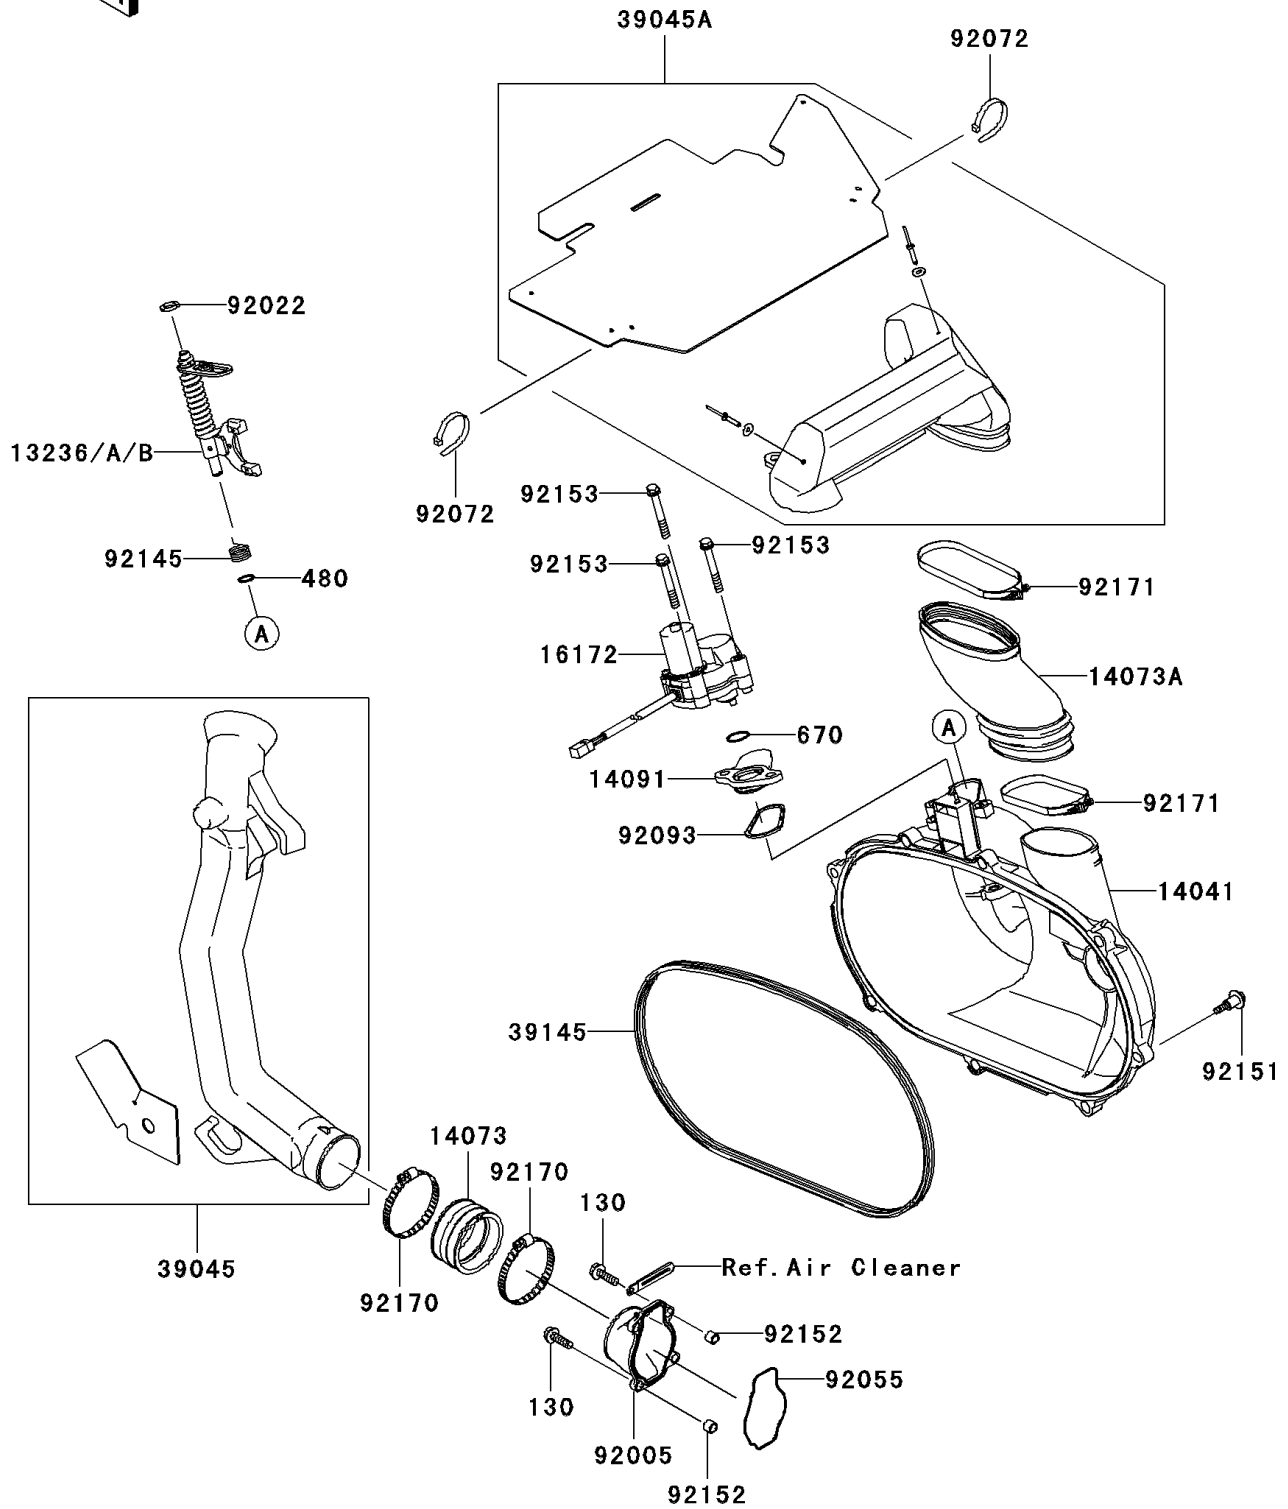

## 2005 Brute Force® 650 4x4 PARTS DIAGRAM

Converter Cover

E1393

## 2005 Brute Force® 650 4x4 PARTS LIST

Converter Cover

ITEM NAME	PART NUMBER	QUANTITY
BOLT-FLANGED,6X20 (Ref # 130)	130Z0620	1
CIRCLIP-TYPE-C,10MM (Ref # 480)	480J1000	1
O RING (Ref # 670)	670D3022	1
LEVER-COMP,YELLOW (Ref # 13236)	13236-0046	1
LEVER-COMP,GREEN (Ref # 13236A)	13236-0047	1
LEVER-COMP,PAINT LESS (Ref # 13236B)	13236-0048	1
COVER-COMP (Ref # 14041)	14041-1158	1
DUCT,JOINT (Ref # 14073)	14073-1775	1
DUCT,EXHAUST (Ref # 14073A)	14073-1792	1
COVER (Ref # 14091)	14091-1421	1
ACTUATOR (Ref # 16172)	16172-0006	1
DUCT-ASSY,SNORKEL,IN (Ref # 39045)	39045-0002	1
DUCT-ASSY,SNORKEL,EX (Ref # 39045A)	39045-1063	1
TRIM-SEAL (Ref # 39145)	39145-1135	1
FITTING (Ref # 92005)	92005-1387	1
WASHER,10.2X16X1 (Ref # 92022)	92022-1829	1
RING-O (Ref # 92055)	92055-1630	1
BAND,L=188 (Ref # 92072)	92072-1239	1
SEAL (Ref # 92093)	92093-1548	1
SPRING (Ref # 92145)	92145-1567	1
BOLT,FLANGED,6X30 (Ref # 92151)	92151-1686	1
COLLAR (Ref # 92152)	92152-1332	1
BOLT,6X47 (Ref # 92153)	92153-0678	1
CLAMP (Ref # 92170)	92170-1764	1
CLAMP (Ref # 92171)	92171-1336	1