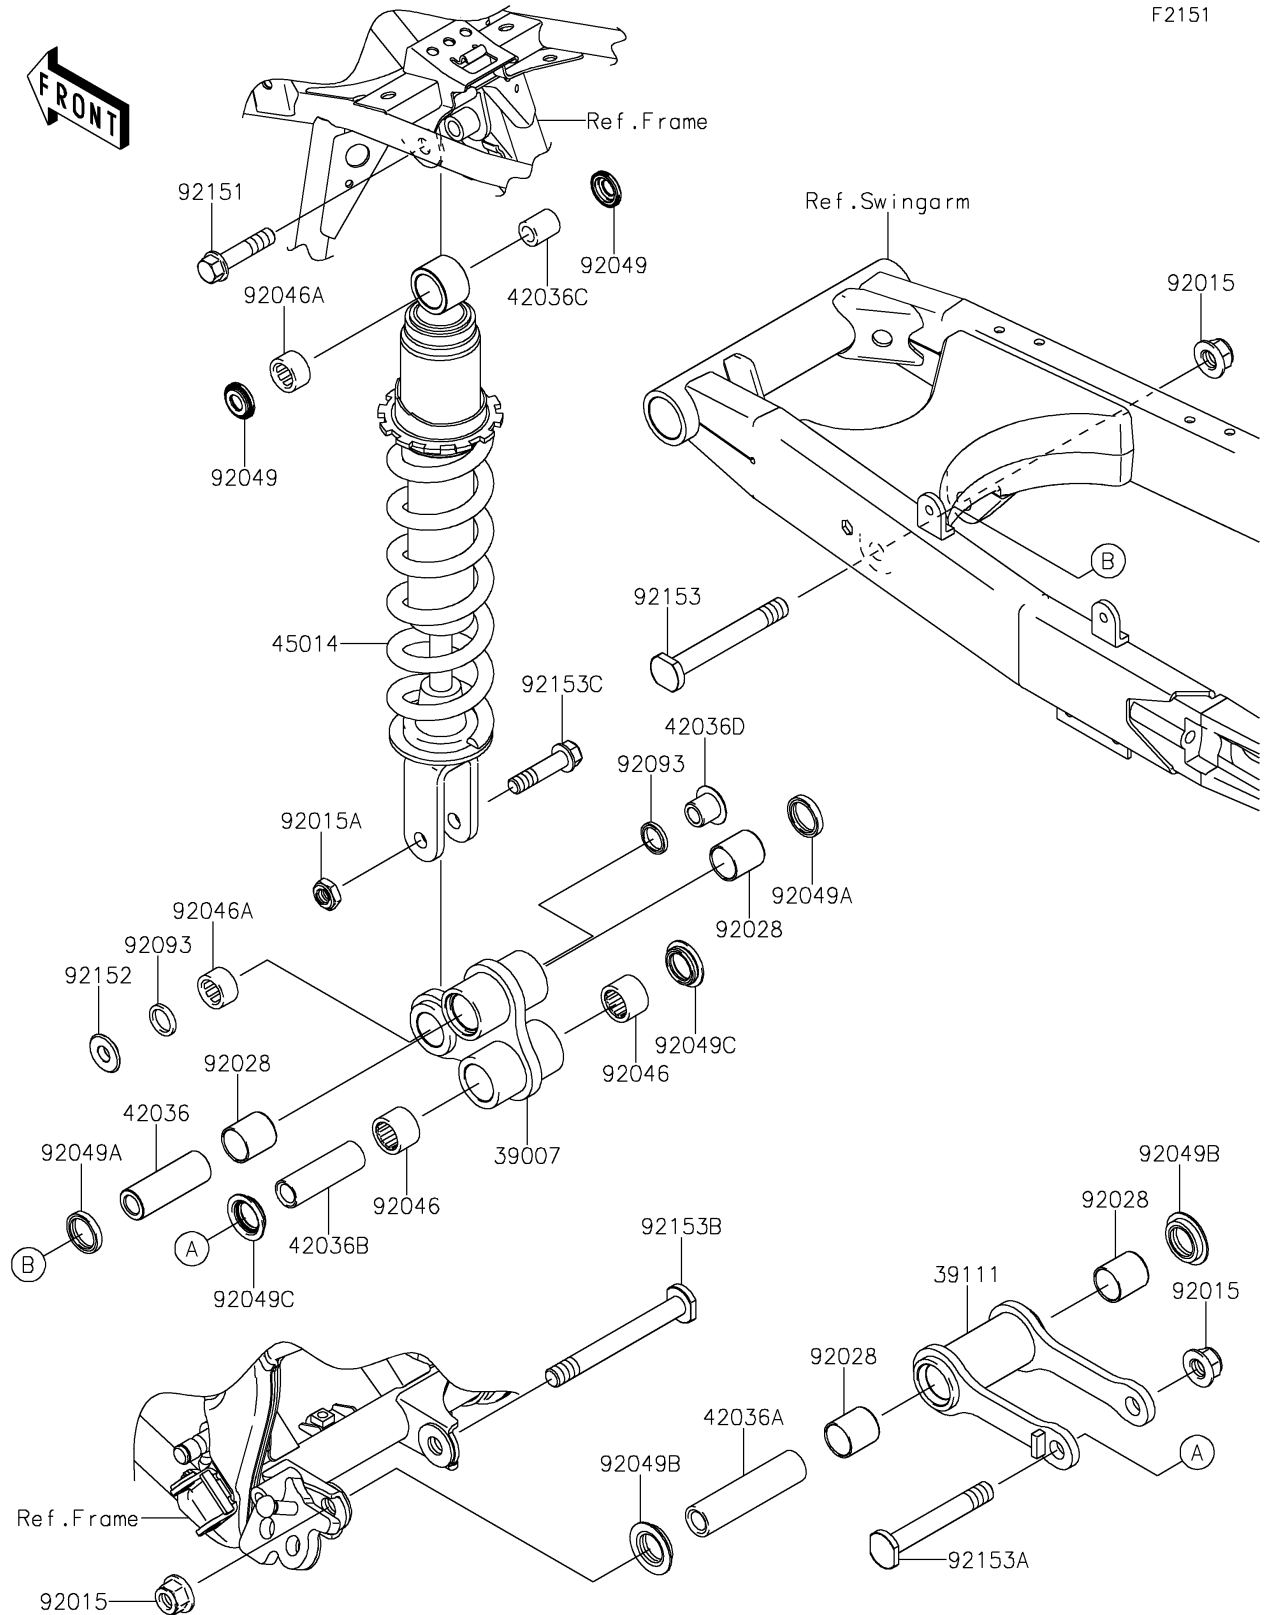

2017 KLX® 140 PARTS DIAGRAM

Suspension/Shock Absorber

F2151

2017 KLX® 140 PARTS LIST

Suspension/Shock Absorber

ITEM NAME	PART NUMBER	QUANTITY
ARM-SUSP,UNI TRAK,P.SILVER (Ref # 39007)	39007-0141-458	1
ROD-TIE,SUSPENSION,P.SILVER (Ref # 39111)	39111-0062-458	1
SLEEVE,12.1X20X58 (Ref # 42036)	42036-0046	1
SLEEVE,12.1X20X82.6 (Ref # 42036A)	42036-0047	1
SLEEVE,12.1X18X58 (Ref # 42036B)	42036-0058	1
SLEEVE,10X16X19 (Ref # 42036C)	42036-1248	1
SLEEVE (Ref # 42036D)	42036-1351	1
SHOCKABSORBER,BLACK (Ref # 45014)	45014-0207-10	1
NUT,LOCK,FLANGED,12MM (Ref # 92015)	92015-1433	1
NUT,LOCK,10MM (Ref # 92015A)	92015-1962	1
BUSHING (Ref # 92028)	92028-1598	1
BEARING-NEEDLE,18BM2416 (Ref # 92046)	92046-1144	1
BEARING-NEEDLE,16BM2212 (Ref # 92046A)	92046-1192	1
SEAL-OIL (Ref # 92049)	92049-0069	1
SEAL-OIL (Ref # 92049A)	92049-0112	1
SEAL-OIL,ARM (Ref # 92049B)	92049-1109	1
SEAL-OIL (Ref # 92049C)	92049-1328	1
SEAL (Ref # 92093)	92093-0139	1
BOLT,FLANGED,10X45 (Ref # 92151)	92151-1413	1
COLLAR (Ref # 92152)	92152-1139	1
BOLT,12X95 (Ref # 92153)	92153-1827	1
BOLT,12X85 (Ref # 92153A)	92153-1828	1
BOLT,12X108 (Ref # 92153B)	92153-1829	1
BOLT,FLANGED,10X42 (Ref # 92153C)	92153-1957	1