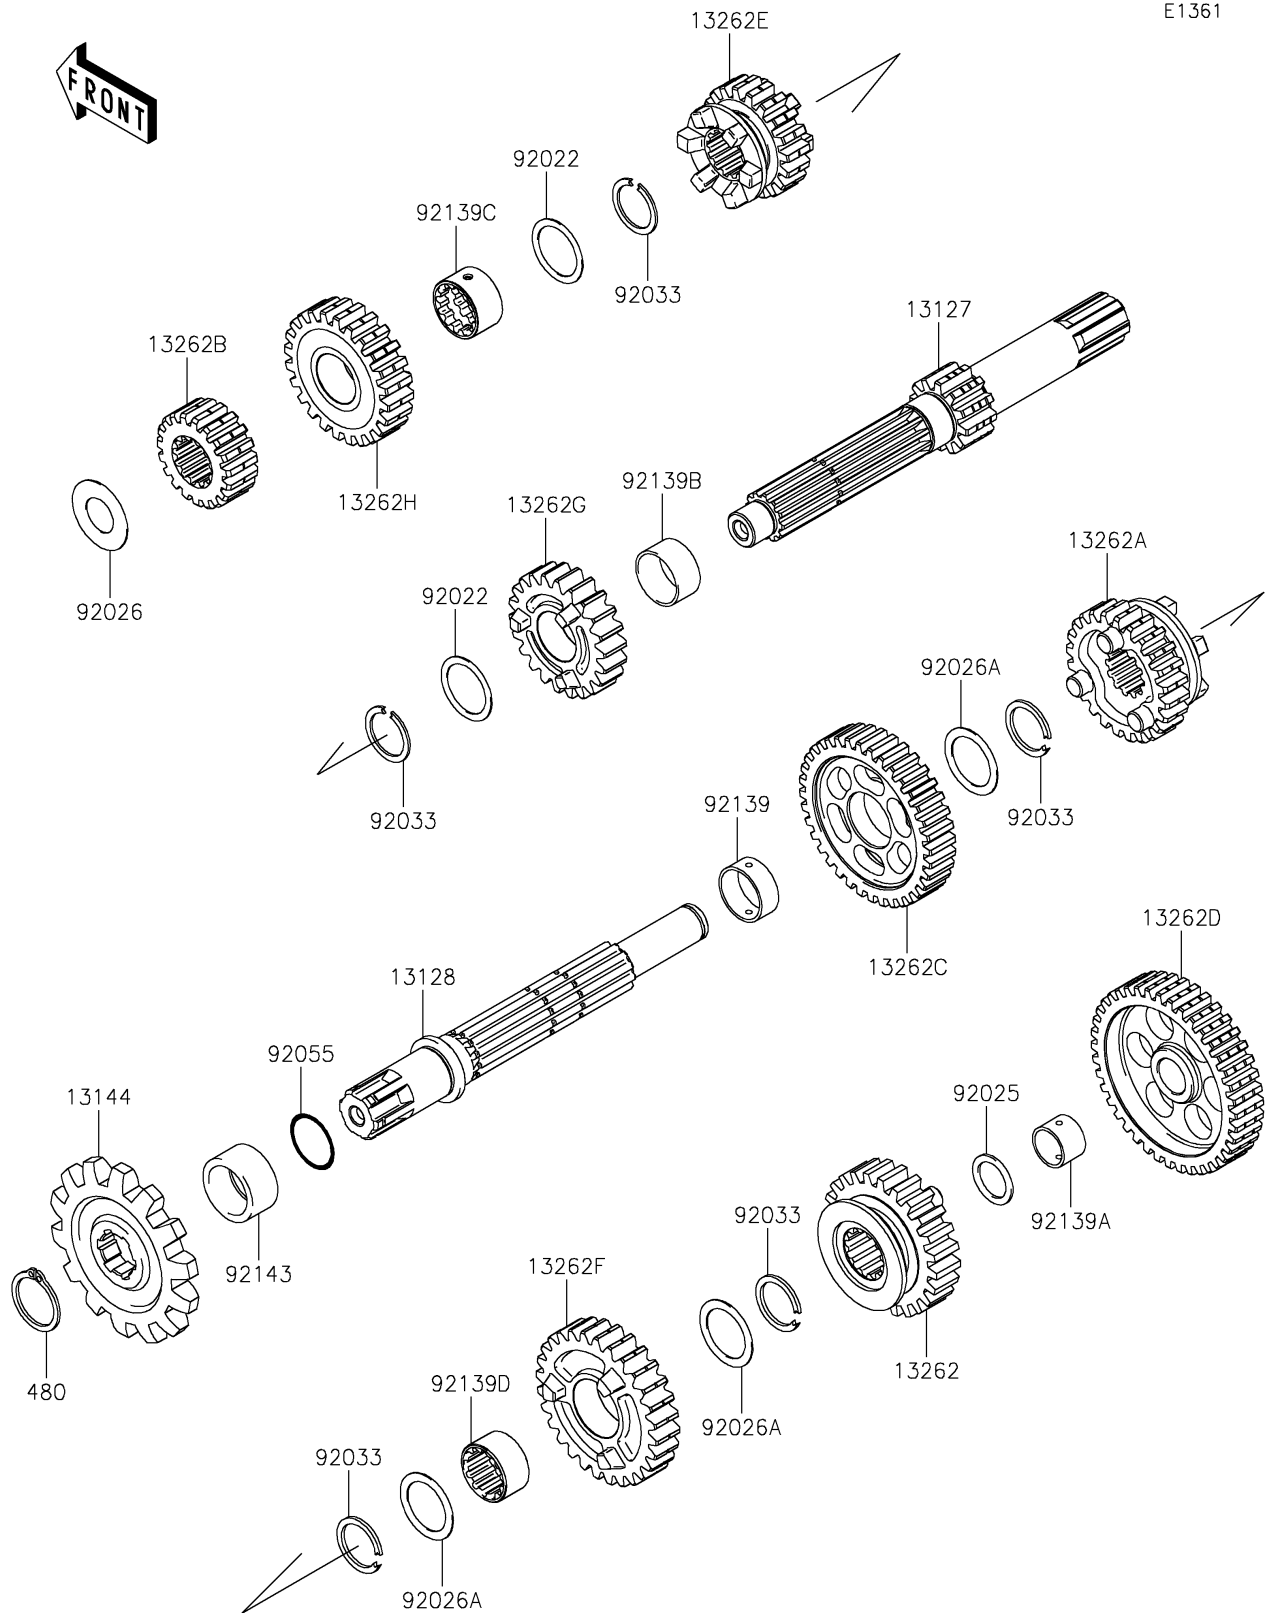

## 2017 KLX®140 PARTS DIAGRAM

Transmission

E1361

## 2017 KLX® 140 PARTS LIST

### Transmission

ITEM NAME	PART NUMBER	QUANTITY
SHAFT-TRANSMISSION INPUT,15T (Ref # 13127)	13127-0074	1
SHAFT-TRANSMISSION OUTPUT (Ref # 13128)	13128-0051	1
SPROCKET-OUTPUT,14T (Ref # 13144)	13144-0049	1
GEAR,OUTPUT 4TH,26T (Ref # 13262)	13262-0459	1
GEAR,OUTPUT 5TH,24T (Ref # 13262A)	13262-0502	1
GEAR,INPUT 2ND,19T (Ref # 13262B)	13262-0577	1
GEAR,OUTPUT 2ND,36T (Ref # 13262C)	13262-0578	1
GEAR,OUTPUT LOW,40T (Ref # 13262D)	13262-0579	1
GEAR,INPUT 3RD,19T (Ref # 13262E)	13262-0662	1
GEAR,OUTPUT 3RD,28T (Ref # 13262F)	13262-0738	1
GEAR,INPUT 4TH,22T (Ref # 13262G)	13262-0769	1
GEAR,INPUT 5TH,24T (Ref # 13262H)	13262-0770	1
CIRCLIP-TYPE-C,17MM (Ref # 480)	480J1700	1
WASHER,17.3X22X0.5 (Ref # 92022)	92022-1799	1
SHIM (Ref # 92025)	92025-1280	1
SPACER (Ref # 92026)	92026-0727	1
SPACER,17.2X23X0.5 (Ref # 92026A)	92026-1037	1
RING-SNAP,17MM (Ref # 92033)	92033-1060	1
RING-O,16.8X1.9 (Ref # 92055)	92055-0151	1
BUSHING (Ref # 92139)	92139-0001	1
BUSHING,12X14X9.4 (Ref # 92139A)	92139-0002	1
BUSHING,17X19X9.5 (Ref # 92139B)	92139-0282	1
BUSHING,14.5X17.25X11.0 (Ref # 92139C)	92139-0283	1
BUSHING (Ref # 92139D)	92139-0286	1
COLLAR,SPROCKET (Ref # 92143)	92143-1680	1