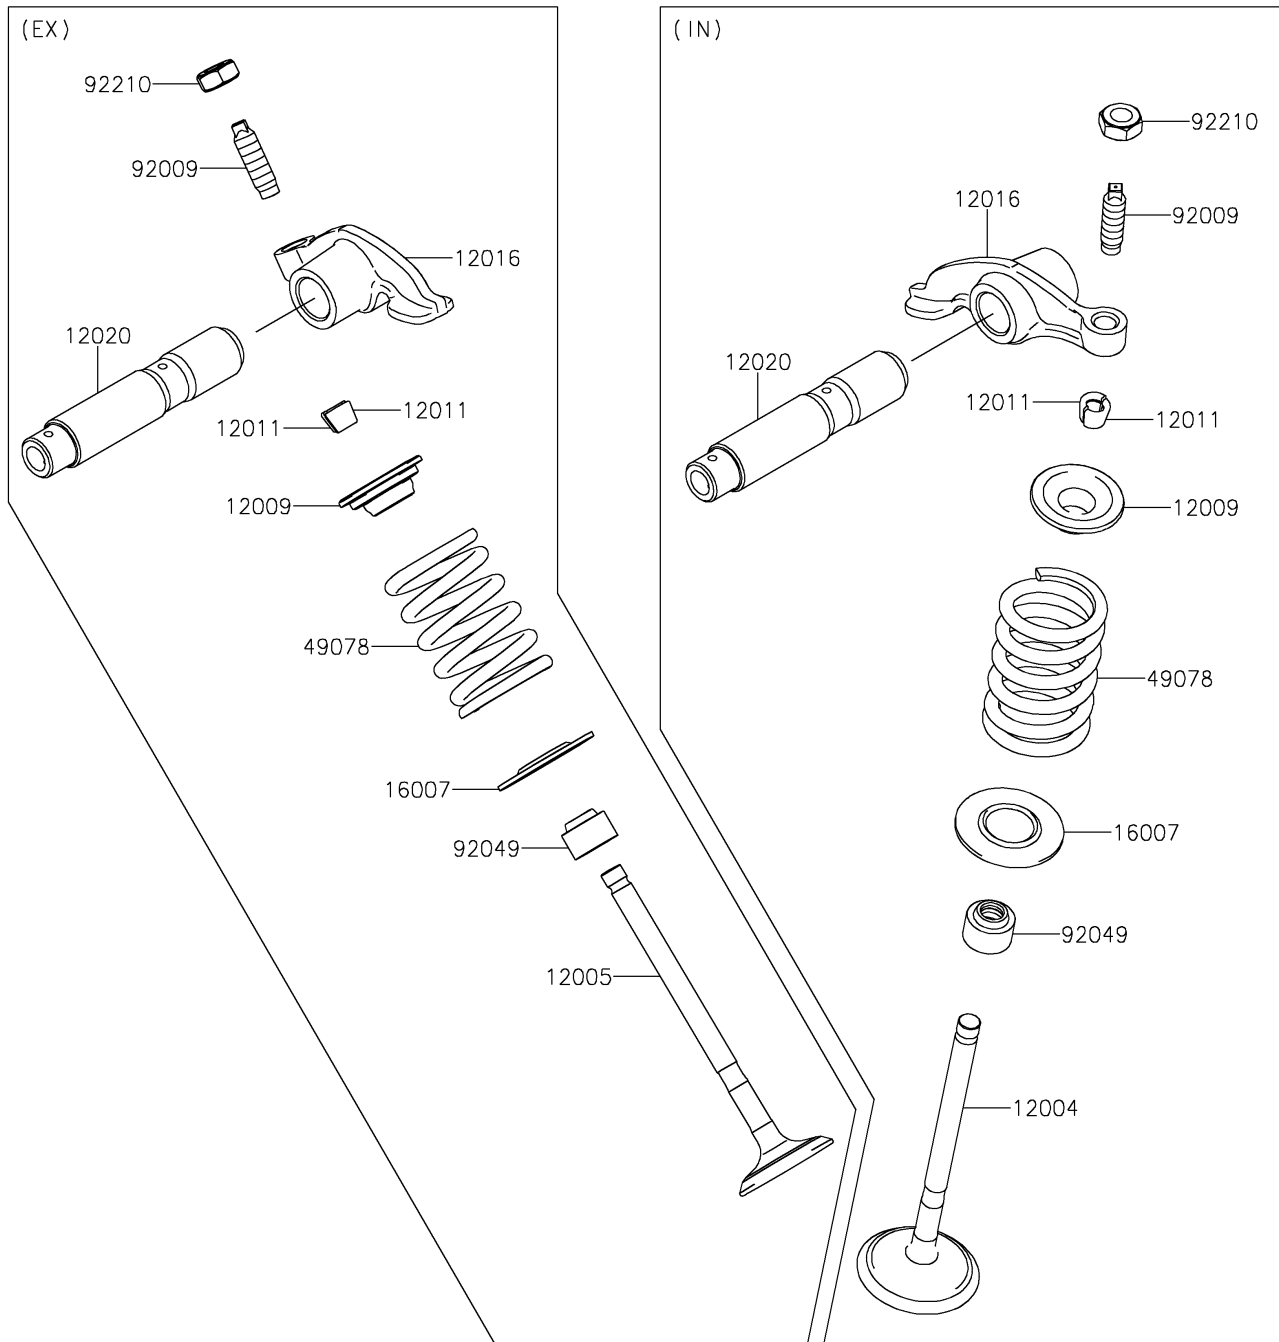

2017 KLX® 140 PARTS DIAGRAM

Valve(s)

E1210

2017 KLX® 140 PARTS LIST

Valve(s)

ITEM NAME	PART NUMBER	QUANTITY
VALVE-INTAKE (Ref # 12004)	12004-0049	1
VALVE-EXHAUST (Ref # 12005)	12005-0725	1
RETAINER-VALVE SPRING (Ref # 12009)	12009-0018	1
COLLET (Ref # 12011)	12011-1051	1
ARM-ROCKER (Ref # 12016)	12016-0725	1
SHAFT-ROCKER (Ref # 12020)	12020-0007	1
SEAT-SPRING (Ref # 16007)	16007-1223	1
SPRING-ENGINE VALVE (Ref # 49078)	49078-0064	1
SCREW,VALVE ADJUST (Ref # 92009)	92009-1109	1
SEAL-OIL (Ref # 92049)	92049-0139	1
NUT,VALVE ADJUST LOCK (Ref # 92210)	92210-1491	1