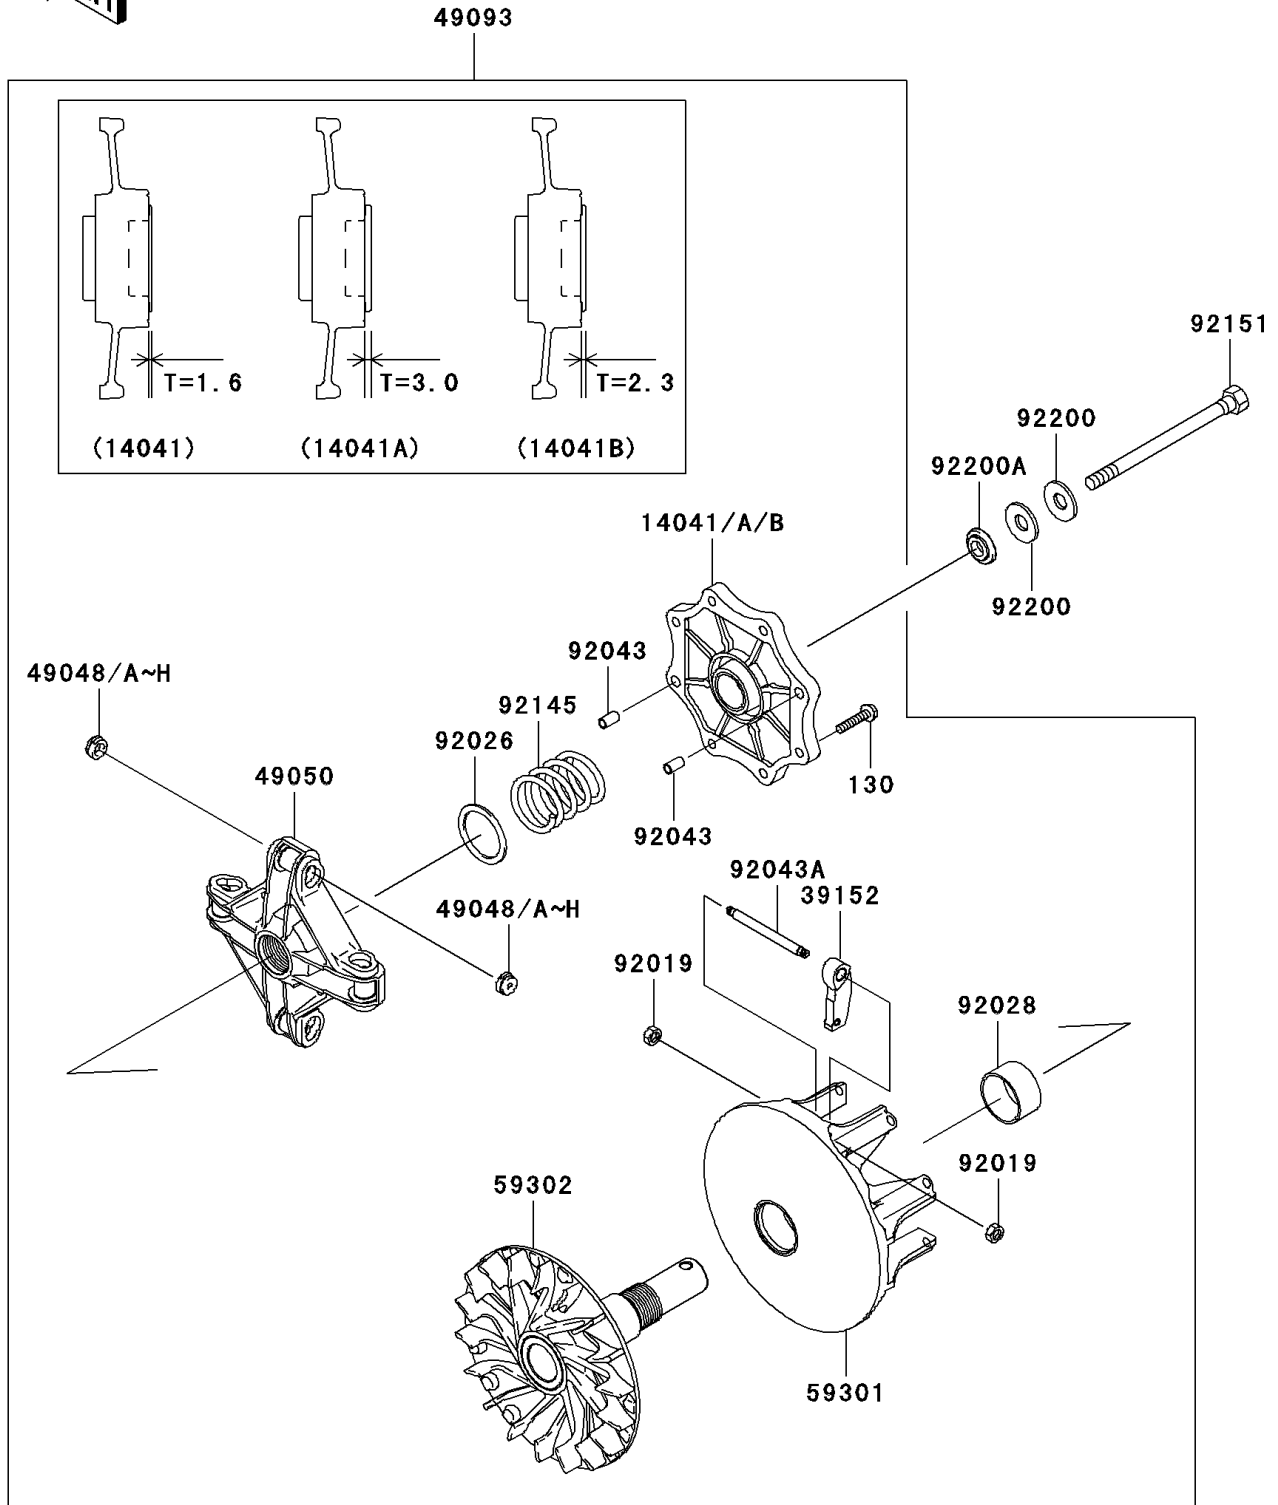

2005 Brute Force® 650 4x4 PARTS DIAGRAM

Drive Converter

E1391

2005 Brute Force® 650 4x4 PARTS LIST

Drive Converter

ITEM NAME	PART NUMBER	QUANTITY
BOLT-FLANGED,6X30 (Ref # 130)	130T0630	1
COVER-COMP,RED (Ref # 14041)	14041-1159	1
COVER-COMP,BLUE (Ref # 14041A)	14041-1160	1
COVER-COMP,STD (Ref # 14041B)	14041-1161	1
WEIGHT-RAMP (Ref # 39152)	39152-1081	1
SHOE,T=7.2 (Ref # 49048)	49048-1087	1
SHOE,T=7.3 (Ref # 49048A)	49048-1088	1
SHOE,T=7.4 (Ref # 49048B)	49048-1089	1
SHOE,T=7.5 (Ref # 49048C)	49048-1090	1
SHOE,T=7.6 (Ref # 49048D)	49048-1091	1
SHOE,T=7.7 (Ref # 49048E)	49048-1092	1
SHOE,T=7.8 (Ref # 49048F)	49048-1093	1
SHOE,T=7.9 (Ref # 49048G)	49048-1094	1
SHOE,T=8.0 (Ref # 49048H)	49048-1095	1
SPIDER (Ref # 49050)	49050-1081	1
CONVERTER-ASSY-DRIVE (Ref # 49093)	49093-0011	1
SHEAVE-MOVABLE (Ref # 59301)	59301-1070	1
SHEAVE-COMP (Ref # 59302)	59302-0003	1
NUT,LOCK,6MM (Ref # 92019)	92019-008	1
SPACER,39X49.5X1.0 (Ref # 92026)	92026-1603	1
BUSHING (Ref # 92028)	92028-1975	1
PIN,6.2X8X14 (Ref # 92043)	92043-1263	1
PIN (Ref # 92043A)	92043-1688	1
SPRING (Ref # 92145)	92145-0021	1
BOLT,12X165 (Ref # 92151)	92151-1393	1
WASHER,SPRING (Ref # 92200)	92200-1504	1
WASHER (Ref # 92200A)	92200-1634	1