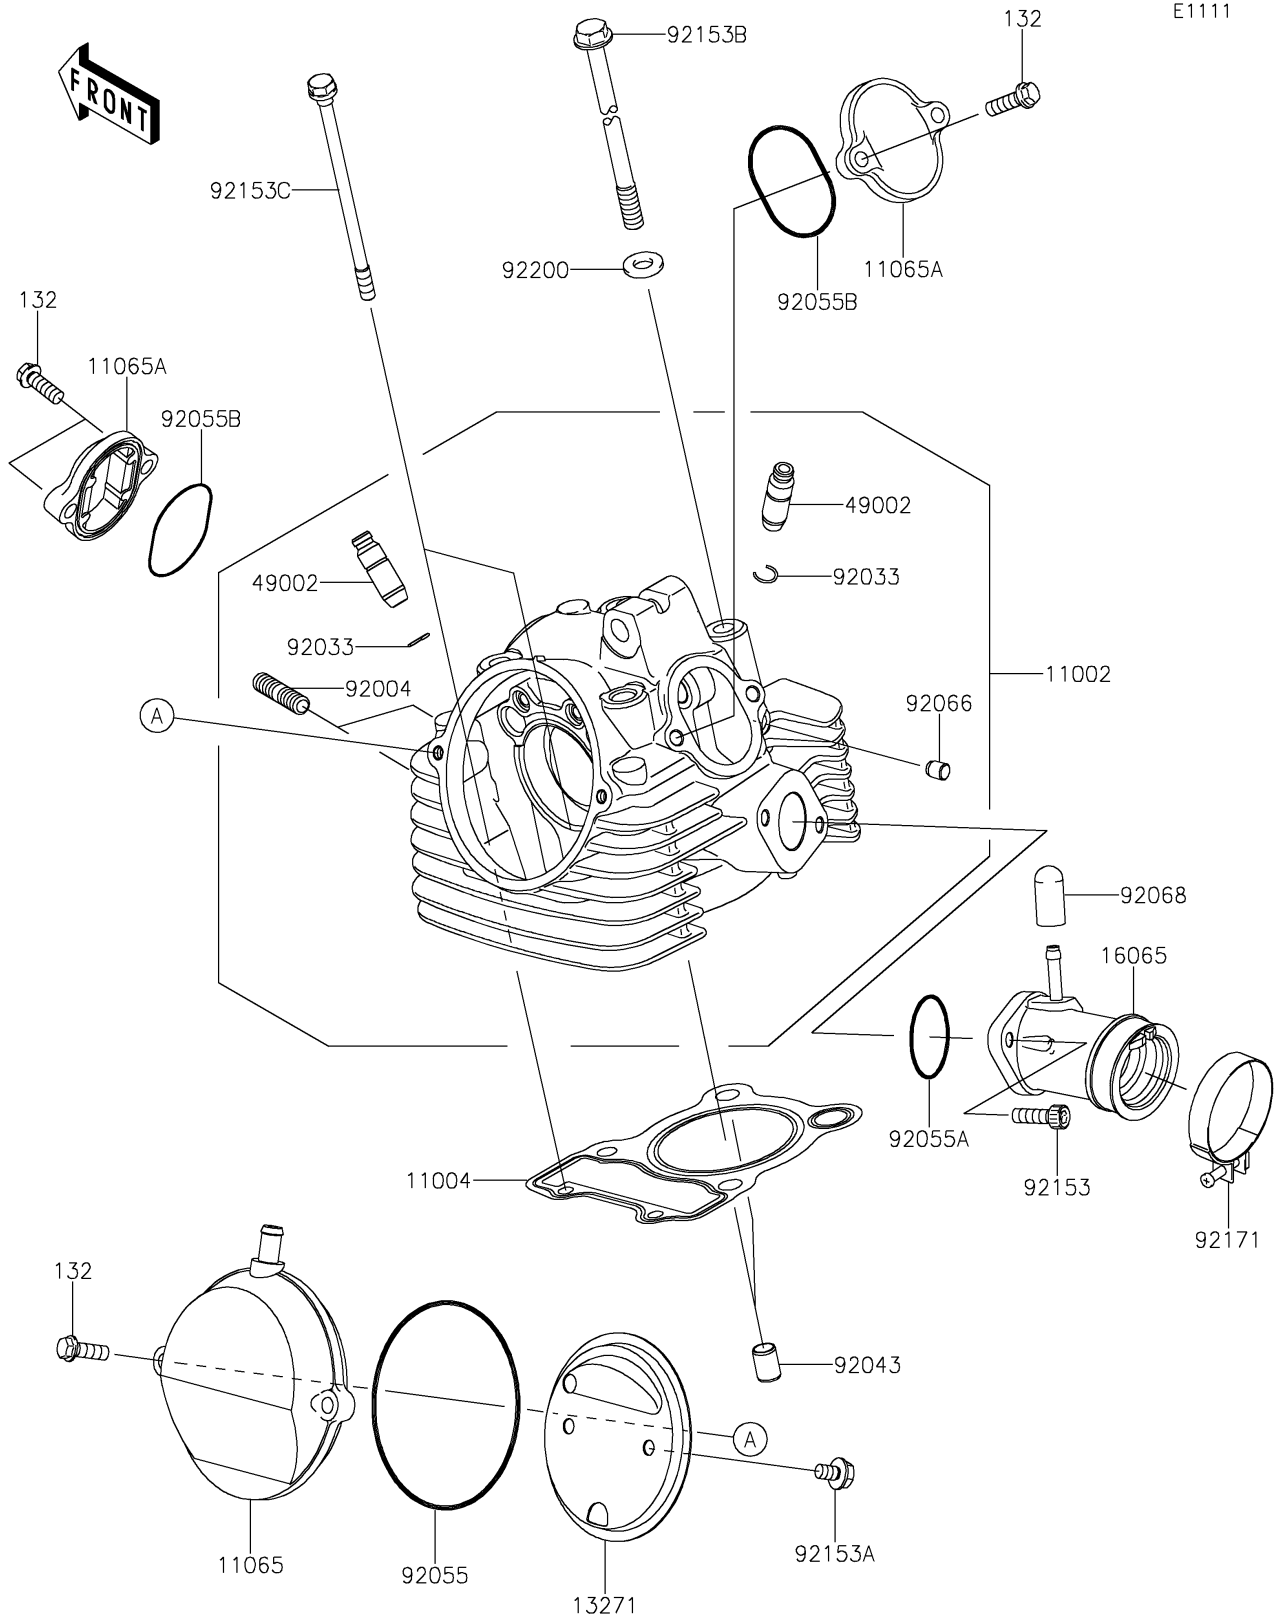

2017 KLX[®] 140 PARTS DIAGRAM

Cylinder Head

E1111

2017 KLX® 140 PARTS LIST

Cylinder Head

ITEM NAME	PART NUMBER	QUANTITY
HEAD-ASSY-CYLINDER (Ref # 11002)	11002-0061	1
GASKET-HEAD (Ref # 11004)	11004-0065	1
CAP (Ref # 11065)	11065-0212	1
CAP, VALVE ADJUSTING (Ref # 11065A)	11065-0252	1
BOLT-FLANGED-SMALL, 6X20 (Ref # 132)	132BA0620	1
PLATE, BREATHER (Ref # 13271)	13271-1844	1
HOLDER-CARBURETOR (Ref # 16065)	16065-0054	1
GUIDE-VALVE (Ref # 49002)	49002-0019	1
STUD, 8X22 (Ref # 92004)	92004-1217	1
RING-SNAP (Ref # 92033)	92033-1247	1
PIN, 8.2X10X14 (Ref # 92043)	92043-1264	1
RING-O, 86X1.9 (Ref # 92055)	92055-0202	1
RING-O, 32MM (Ref # 92055A)	92055-1256	1
RING-O, ADJUST CAP (Ref # 92055B)	92055-1655	1
PLUG, OIL LINE, 7.2X8 (Ref # 92066)	92066-1012	1
PLUG, 12X25 (Ref # 92068)	92068-006	1
BOLT, 6X20 (Ref # 92153)	92153-0481	1
BOLT, 6X10 (Ref # 92153A)	92153-1140	1
BOLT, 8X201 (Ref # 92153B)	92153-1141	1
BOLT, FLANGED, 6X110 (Ref # 92153C)	92153-1970	1
CLAMP (Ref # 92171)	92171-0691	1
WASHER, 8.2X17X2.3 (Ref # 92200)	92200-1631	1