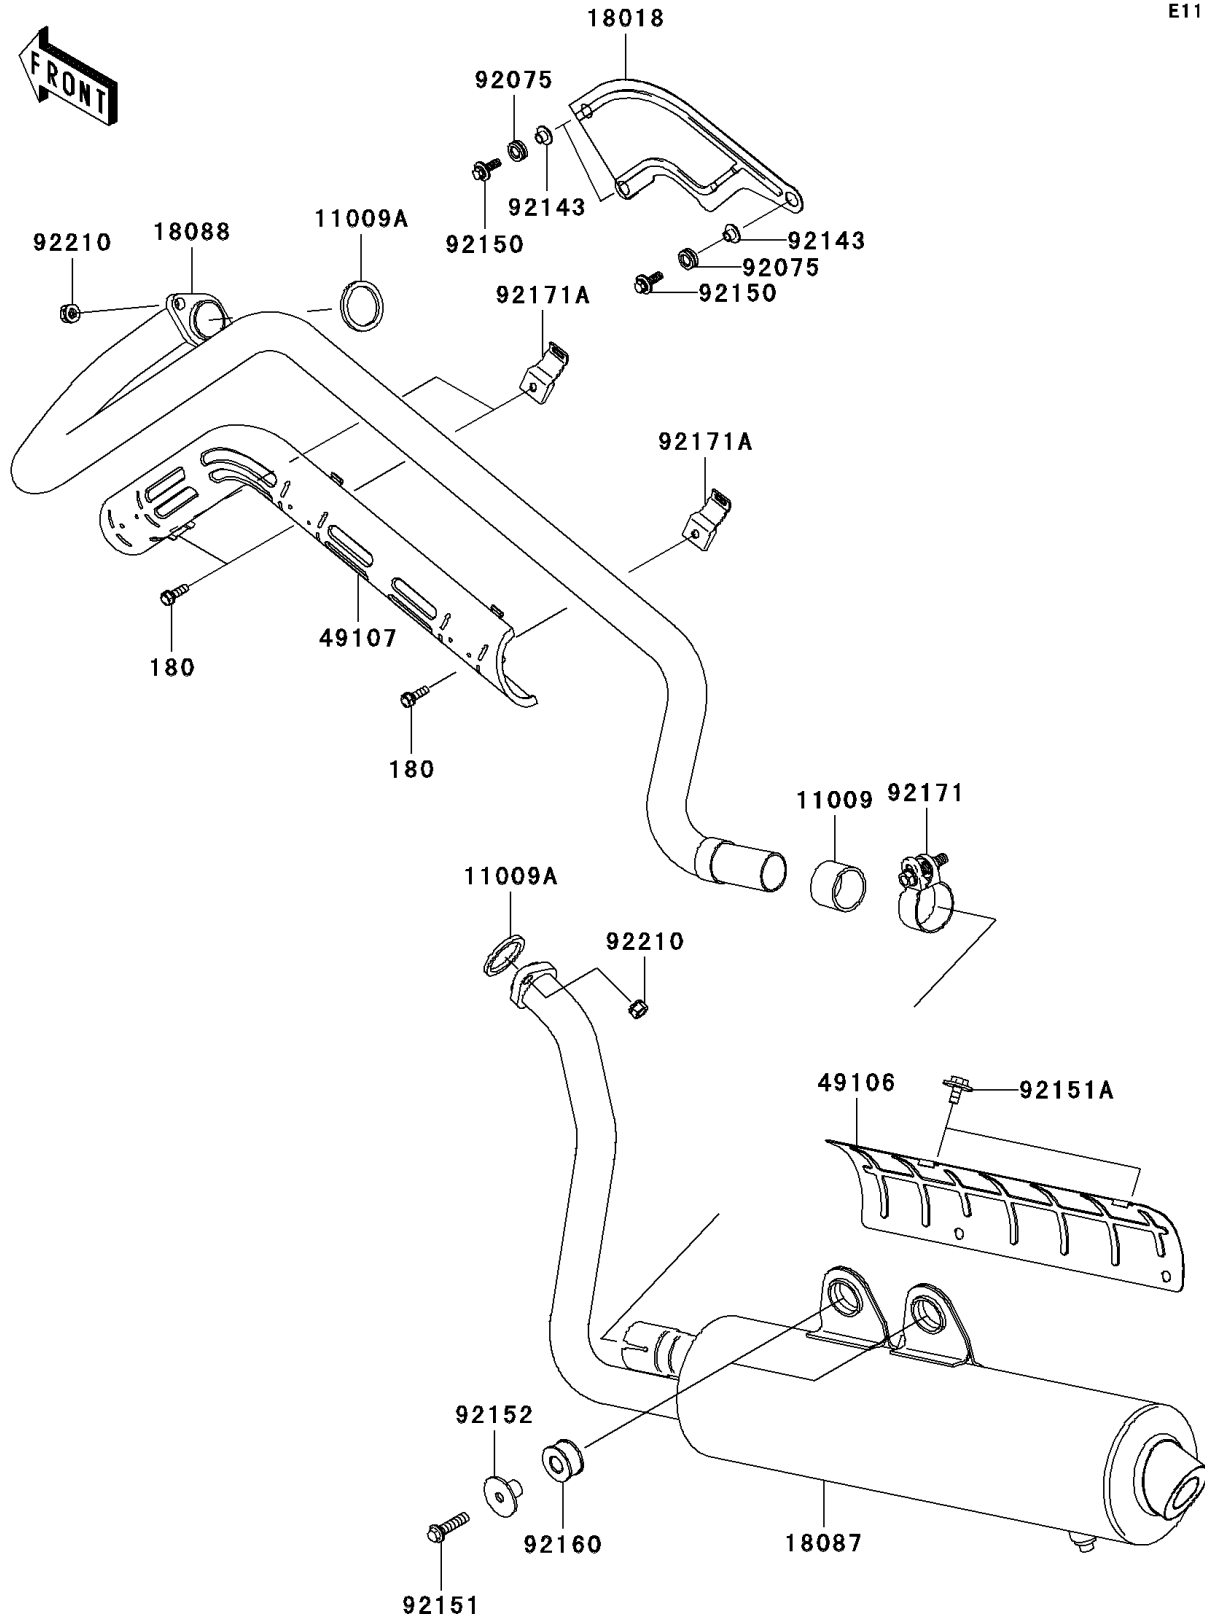

2005 Brute Force® 650 4x4 PARTS DIAGRAM

Muffler(s)

E1140

2005 Brute Force® 650 4x4 PARTS LIST

Muffler(s)

ITEM NAME	PART NUMBER	QUANTITY
BOLT-UPSET-WS,6X20 (Ref # 180)	180Y0620	1
GASKET,MUFFLER CONNECTING (Ref # 11009)	11009-1865	1
GASKET,EXHAUST HOLDER (Ref # 11009A)	11009-1894	1
PLATE-HEAT GUARD (Ref # 18018)	18018-1134	1
MUFFLER (Ref # 18087)	18087-0077	1
PIPE-EXHAUST (Ref # 18088)	18088-1140	1
COVER-MUFFLER (Ref # 49106)	49106-1291	1
COVER-EXHAUST PIPE (Ref # 49107)	49107-1210	1
DAMPER (Ref # 92075)	92075-1947	1
COLLAR (Ref # 92143)	92143-1057	1
BOLT,FLANGED,6X20 (Ref # 92150)	92150-1633	1
BOLT,8X32 (Ref # 92151)	92151-1446	1
BOLT,UPSET-WP,6X12 (Ref # 92151A)	92151-1944	1
COLLAR,MUFFLER (Ref # 92152)	92152-1152	1
DAMPER,MUFFLER (Ref # 92160)	92160-1990	1
CLAMP (Ref # 92171)	92171-1330	1
CLAMP (Ref # 92171A)	92171-1357	1
NUT,8MM (Ref # 92210)	92210-1242	1