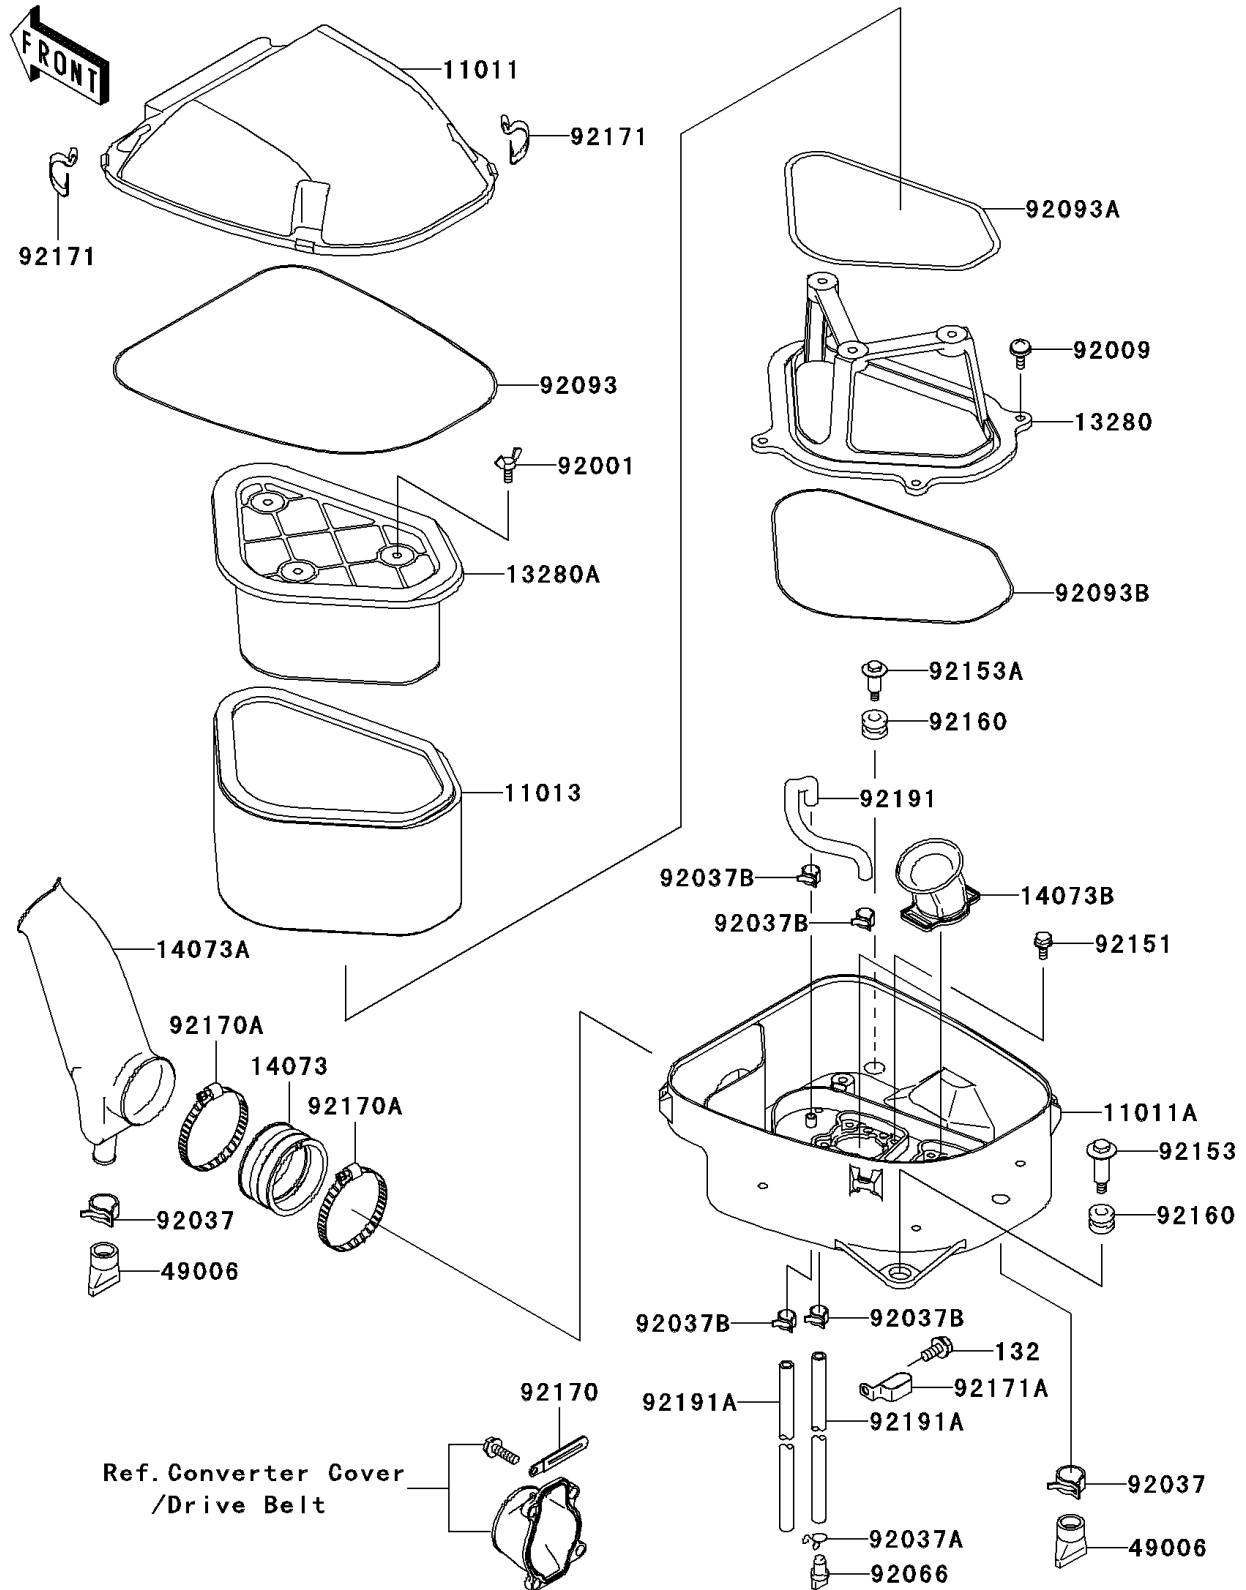

## 2005 Brute Force® 650 4x4 PARTS DIAGRAM

Air Cleaner

E1130

## 2005 Brute Force® 650 4x4 PARTS LIST

Air Cleaner

ITEM NAME	PART NUMBER	QUANTITY
BOLT-FLANGED-SMALL,6X12 (Ref # 132)	132Y0612	1
CASE-AIR FILTER,UPP (Ref # 11011)	11011-0046	1
CASE-AIR FILTER,LWR (Ref # 11011A)	11011-0047	1
ELEMENT-AIR FILTER (Ref # 11013)	11013-0001	1
HOLDER (Ref # 13280)	13280-0111	1
HOLDER (Ref # 13280A)	13280-1272	1
DUCT,JOINT (Ref # 14073)	14073-1775	1
DUCT,INTAKE (Ref # 14073A)	14073-1778	1
DUCT,AIR FANNEL (Ref # 14073B)	14073-1830	1
BOOT (Ref # 49006)	49006-1292	1
BOLT,WING,6X15 (Ref # 92001)	92001-1703	1
SCREW,6X16 (Ref # 92009)	92009-1621	1
CLAMP,HOSE CLIP (Ref # 92037)	92037-1460	1
CLAMP,TUBE (Ref # 92037A)	92037-147	1
CLAMP,TUBE (Ref # 92037B)	92037-1505	1
PLUG,DRAIN (Ref # 92066)	92066-1211	1
SEAL,AIR FILTER CASE (Ref # 92093)	92093-1522	1
SEAL,HOLDER-HOLDER (Ref # 92093A)	92093-1569	1
SEAL,HOLDER-LOWER (Ref # 92093B)	92093-1570	1
BOLT,FLANGED,5X12 (Ref # 92151)	92151-1305	1
BOLT,AIR FILTER,LH (Ref # 92153)	92153-1051	1
BOLT,FLANGED,6X28.7 (Ref # 92153A)	92153-1052	1
DAMPER (Ref # 92160)	92160-1594	1
CLAMP (Ref # 92170)	92170-1514	1
CLAMP (Ref # 92170A)	92170-1764	1
CLAMP,AIR FILTER CASE (Ref # 92171)	92171-1394	1
CLAMP,AIR VENT (Ref # 92171A)	92171-1522	1
TUBE,7X11X210 (Ref # 92191)	92191-1494	1
TUBE,7X11X470 (Ref # 92191A)	92191-1531	1