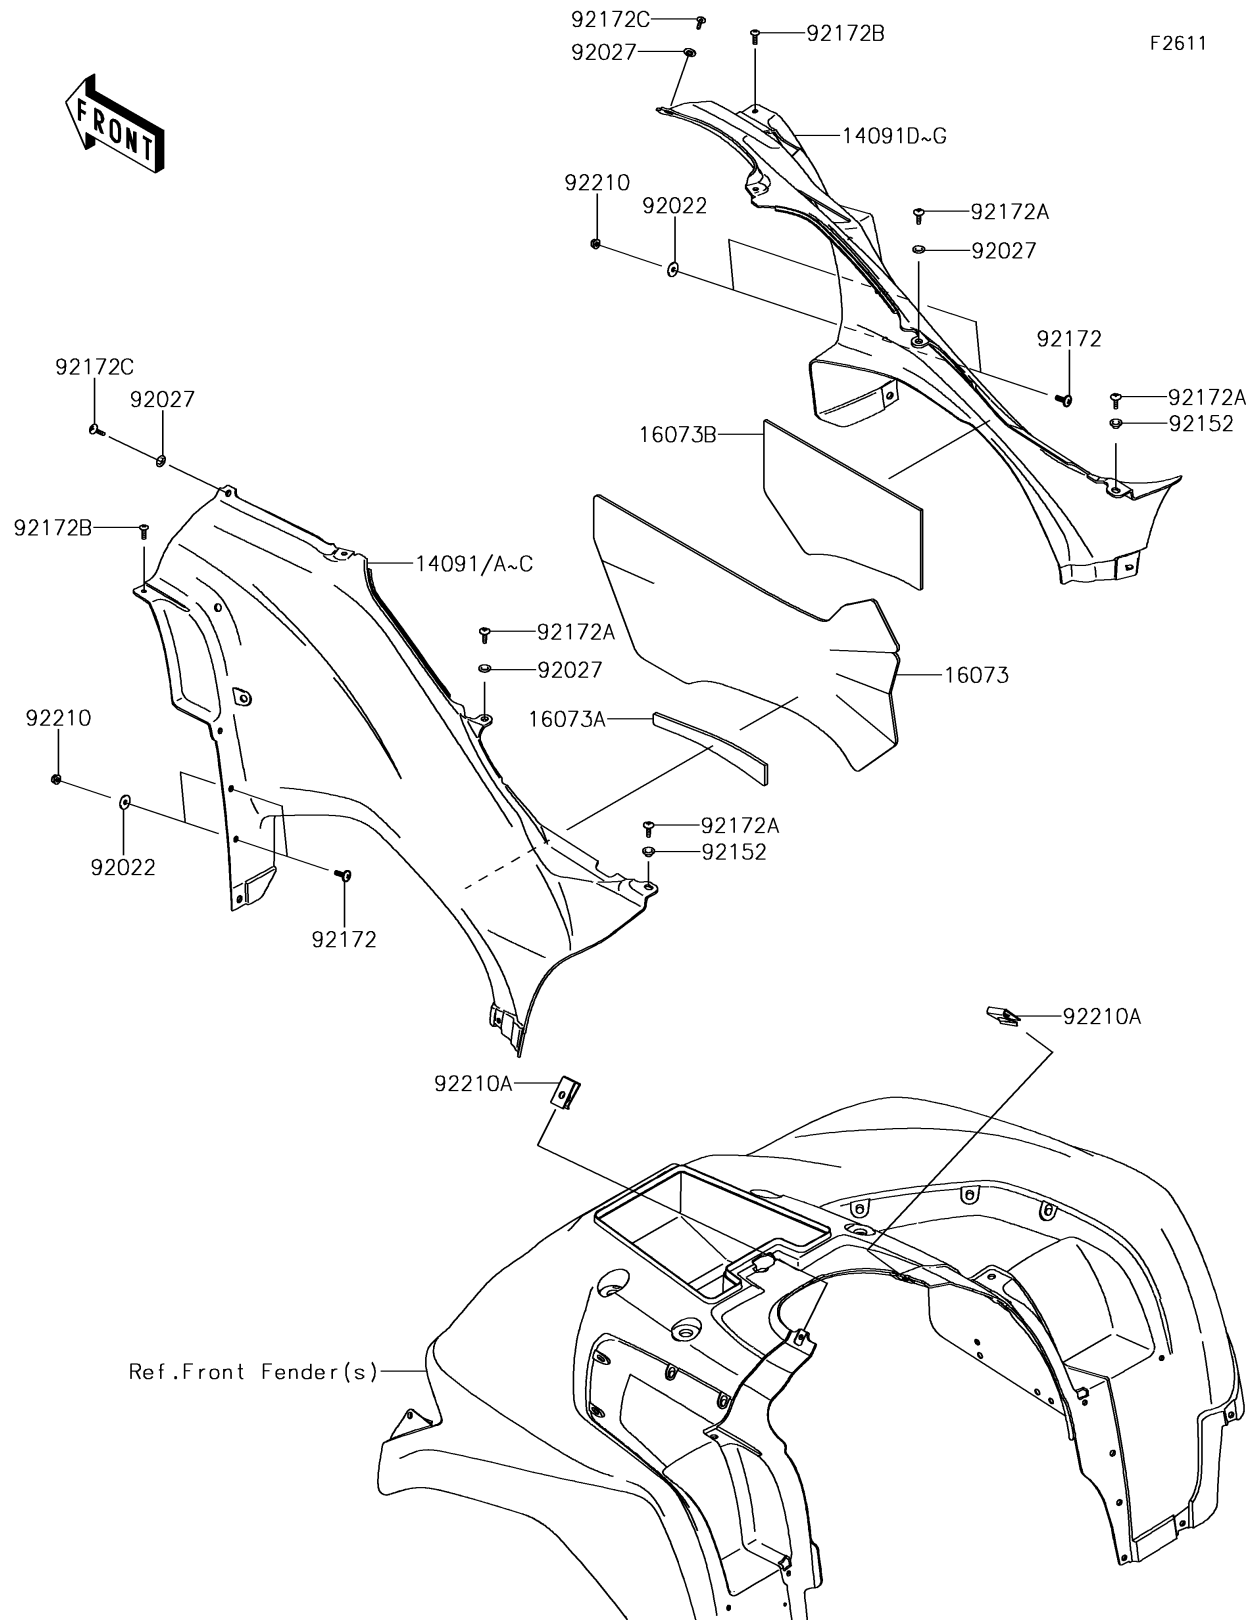

2015 Brute Force® 750 4x4i EPS PARTS DIAGRAM

Side Covers

2015 Brute Force® 750 4x4i EPS PARTS LIST

Side Covers

ITEM NAME	PART NUMBER	QUANTITY
COVER,SIDE,LH,M.S.WHITE (Ref # 14091)	14091-0312-31Y	1
COVER,SIDE,RH,M.S.WHITE (Ref # 14091D)	14091-0313-31Y	1
INSULATOR,SIDE COVER,LH (Ref # 16073)	16073-0723	1
INSULATOR,SIDE COVER,OVERLAP (Ref # 16073A)	16073-0807	1
INSULATOR,SIDE COVER,RH (Ref # 16073B)	16073-0808	1
WASHER,6.5X20X1.6 (Ref # 92022)	92022-1557	1
COLLAR (Ref # 92027)	92027-4020	1
COLLAR,6.3X8.3X7.2 (Ref # 92152)	92152-1865	1
SCREW,6X18 (Ref # 92172)	92172-0002	1
SCREW,6X16 (Ref # 92172A)	92172-0236	1
SCREW,5X18 (Ref # 92172B)	92172-0428	1
SCREW,TAPPING,6X20 (Ref # 92172C)	92172-0883	1
NUT,LOCK,FLANGED,6MM (Ref # 92210)	92210-0303	1
NUT,LEAF SPRING,6MM (Ref # 92210A)	92210-0624	1