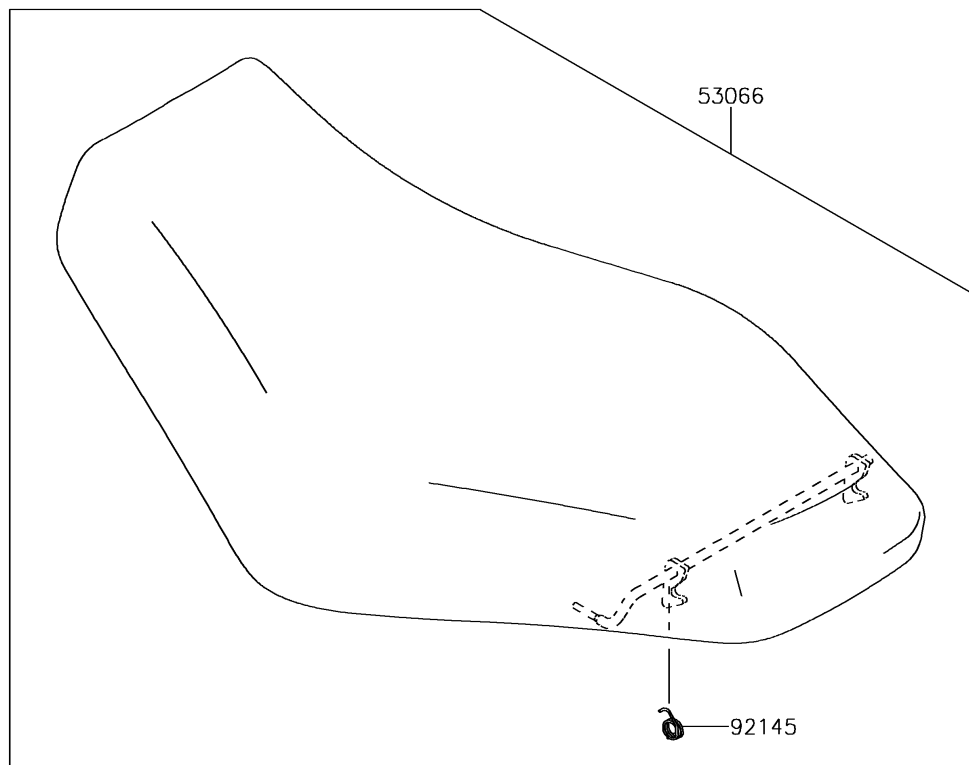

2015 Brute Force® 750 4x4i EPS PARTS DIAGRAM

Seat

F2510

2015 Brute Force® 750 4x4i EPS PARTS LIST

Seat

ITEM NAME	PART NUMBER	QUANTITY
BRACKET,SEAT&BATTERY BAND (Ref # 11054)	11054-1236	1
BOLT-FLANGED,8X12 (Ref # 130)	130BA0812	1
SEAT-ASSY,BLACK (Ref # 53066)	53066-0291-MA	1
SPRING,SEAT LATCH (Ref # 92145)	92145-0022	1