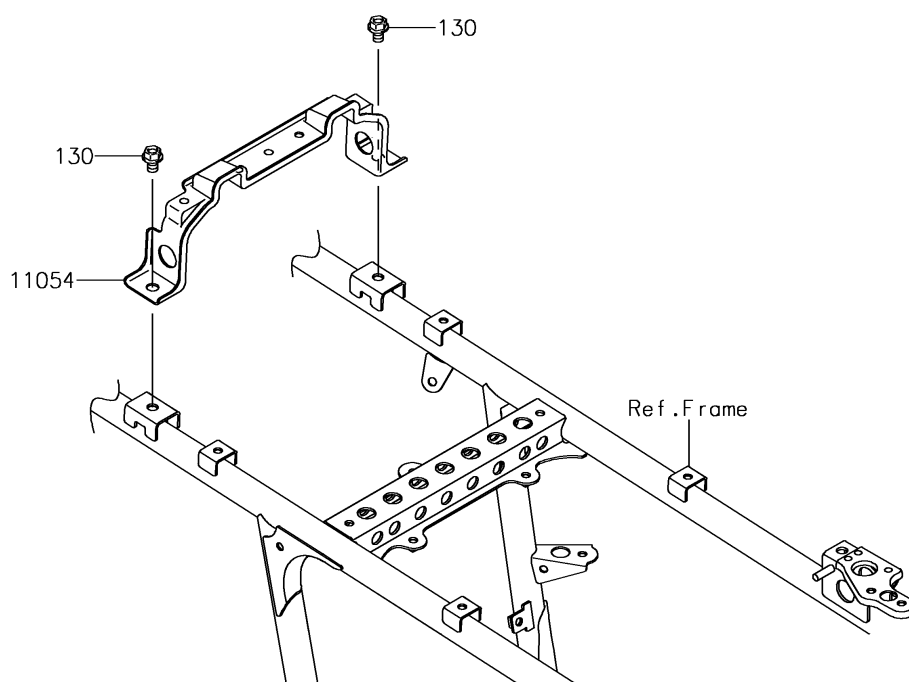

2015 Brute Force® 750 4x4i EPS PARTS DIAGRAM

Seat

F2510

2015 Brute Force® 750 4x4i EPS PARTS LIST

Seat

ITEM NAME	PART NUMBER	QUANTITY
BRACKET,SEAT&BATTERY BAND (Ref # 11054)	11054-1236	1
BOLT-FLANGED,8X12 (Ref # 130)	130BA0812	1
SEAT-ASSY,BLACK (Ref # 53066)	53066-0291-MA	1
SPRING,SEAT LATCH (Ref # 92145)	92145-0022	1