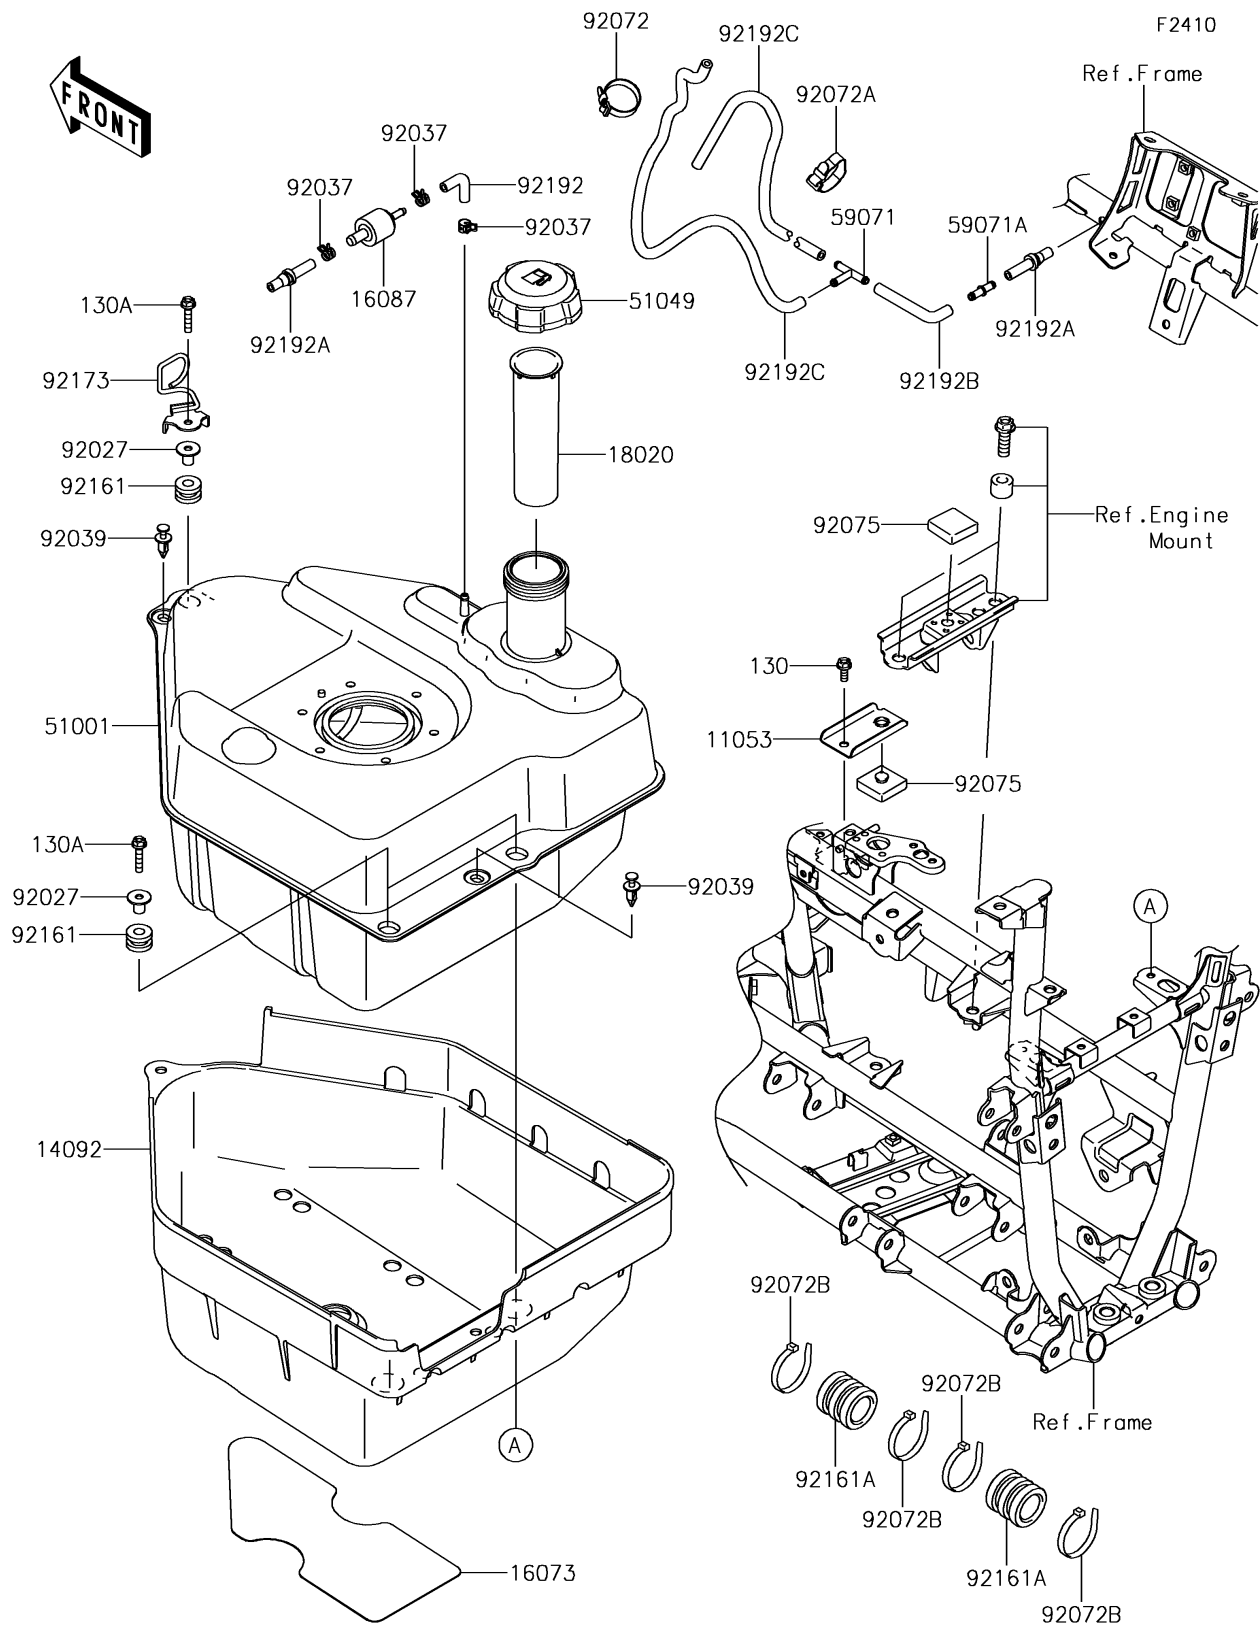

## 2015 Brute Force® 750 4x4i EPS PARTS DIAGRAM

Fuel Tank

## 2015 Brute Force® 750 4x4i EPS PARTS LIST

### Fuel Tank

ITEM NAME	PART NUMBER	QUANTITY
BRACKET,FUEL TANK,TOP (Ref # 11053)	11053-0936	1
BOLT-FLANGED,6X16 (Ref # 130)	130BA0616	1
BOLT-FLANGED,6X30 (Ref # 130A)	130BA0630	1
COVER,FUEL TANK,LWR (Ref # 14092)	14092-0186	1
INSULATOR,FUEL TANK COVER,LWR (Ref # 16073)	16073-0034	1
VALVE-CHECK (Ref # 16087)	16087-0008	1
BAFFLE,FUEL TANK (Ref # 18020)	18020-0008	1
TANK-COMP-FUEL (Ref # 51001)	51001-0237	1
CAP-TANK,FUEL (Ref # 51049)	51049-0718	1
JOINT (Ref # 59071)	59071-3705	1
JOINT (Ref # 59071A)	59071-3717	1
COLLAR,L=16.1 (Ref # 92027)	92027-1847	1
CLAMP,TUBE (Ref # 92037)	92037-1461	1
RIVET (Ref # 92039)	92039-0776	1
BAND,L=149 (Ref # 92072)	92072-031	1
BAND,L=186 (Ref # 92072A)	92072-056	1
BAND,L=188 (Ref # 92072B)	92072-1239	1
DAMPER (Ref # 92075)	92075-1882	1
DAMPER (Ref # 92161)	92161-0106	1
DAMPER,FUEL TANK,RR (Ref # 92161A)	92161-1111	1
CLAMP,FUEL TUBE (Ref # 92173)	92173-0872	1
TUBE,FUEL TANK-CHECK VALVE (Ref # 92192)	92192-0067	1
TUBE,FRAME PIPE-CHECK VALVE (Ref # 92192A)	92192-0068	1
TUBE,5X10X80/22 (Ref # 92192B)	92192-0992	1
TUBE,5X10X470 (Ref # 92192C)	92192-0993	1