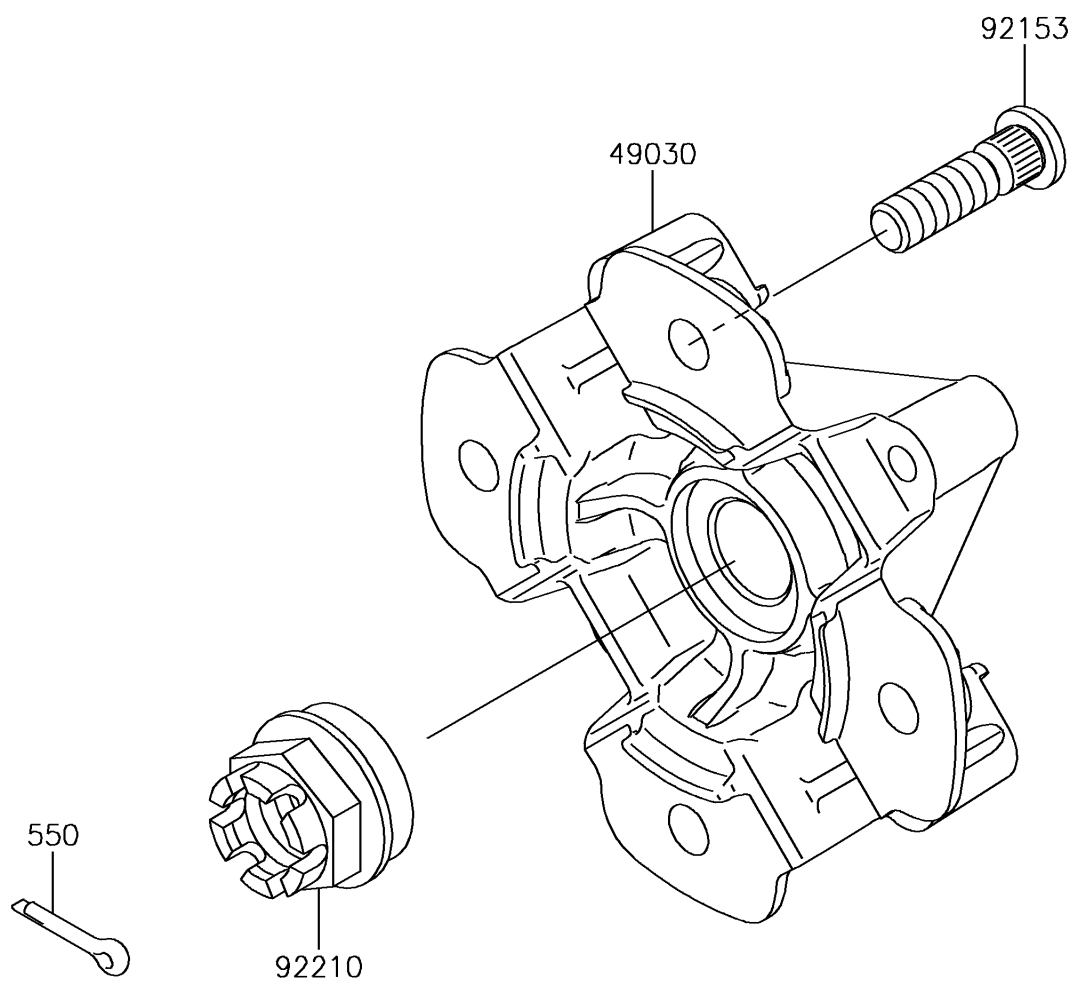

## 2015 Brute Force® 750 4x4i EPS PARTS DIAGRAM

Front Hub

F2230

## 2015 Brute Force® 750 4x4i EPS PARTS LIST

Front Hub

| ITEM NAME                     | PART NUMBER | QUANTITY |
|-------------------------------|-------------|----------|
| HUB,FR (Ref # 49030)          | 49030-0032  | 1        |
| PIN-COTTER,4.0X25 (Ref # 550) | 550AA4025   | 1        |
| BOLT,10X36.5 (Ref # 92153)    | 92153-0890  | 1        |
| NUT,CASTLE,18MM (Ref # 92210) | 92210-1349  | 1        |