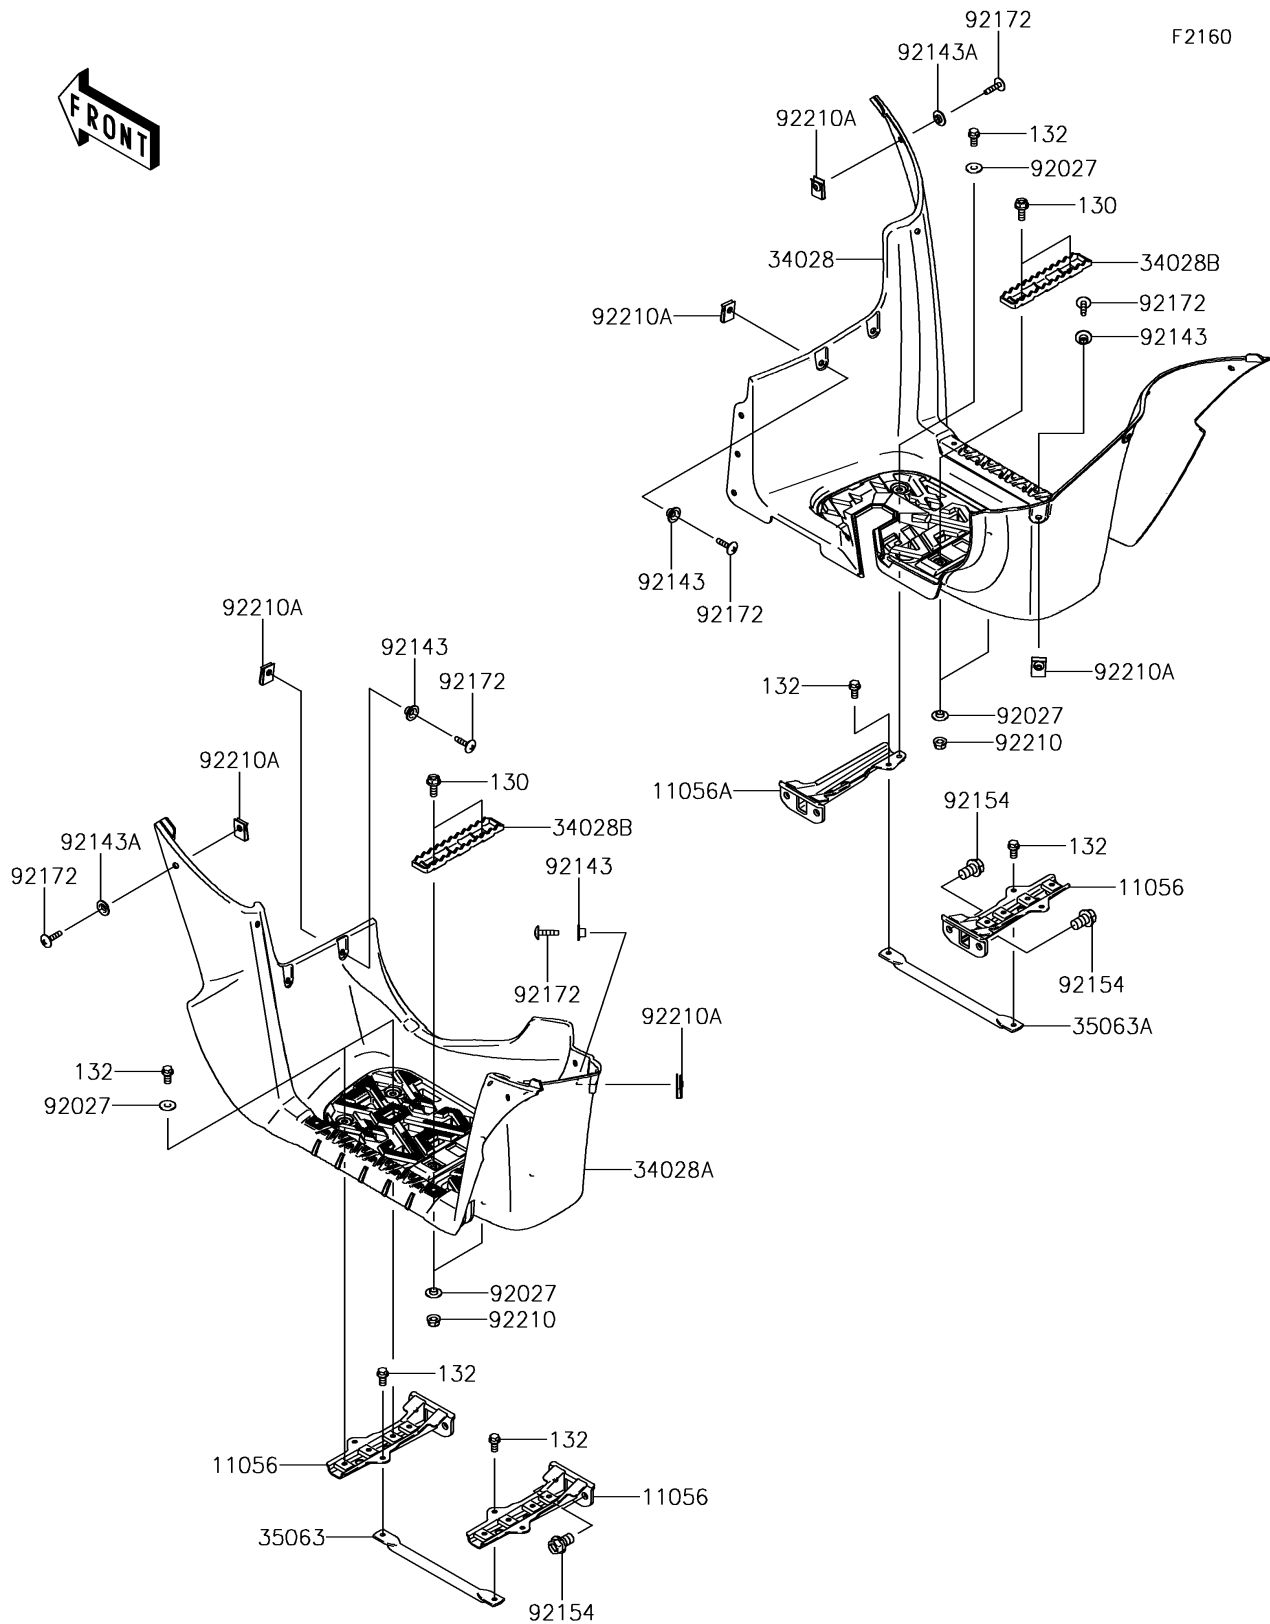

## 2015 Brute Force® 750 4x4i EPS PARTS DIAGRAM

Footrests

## 2015 Brute Force® 750 4x4i EPS PARTS LIST

Footrests

ITEM NAME	PART NUMBER	QUANTITY
BRACKET,FOOT BOARD (Ref # 11056)	11056-1036	1
BRACKET,FOOT BOARD (Ref # 11056A)	11056-1037	1
BOLT-FLANGED,6X16 (Ref # 130)	130BA0616	1
BOLT-FLANGED-SMALL,6X12 (Ref # 132)	132BA0612	1
STEP,FOOT BOARD,RH,F.BLACK (Ref # 34028)	34028-0055-6Z	1
STEP,FOOT BOARD,LH,F.BLACK (Ref # 34028A)	34028-0146-6Z	1
STEP,FOOT PEG,F.BLACK (Ref # 34028B)	34028-1487-21	1
STAY,STEP,LH (Ref # 35063)	35063-0394	1
STAY,STEP,RH (Ref # 35063A)	35063-0395	1
COLLAR (Ref # 92027)	92027-4020	1
COLLAR (Ref # 92143)	92143-1057	1
COLLAR (Ref # 92143A)	92143-1087	1
BOLT,FLANGED,10X16 (Ref # 92154)	92154-0760	1
SCREW,TAPPING,6X20 (Ref # 92172)	92172-0488	1
NUT,LOCK,FLANGED,6MM (Ref # 92210)	92210-0303	1
NUT,LEAF SPRING,6MM (Ref # 92210A)	92210-0624	1