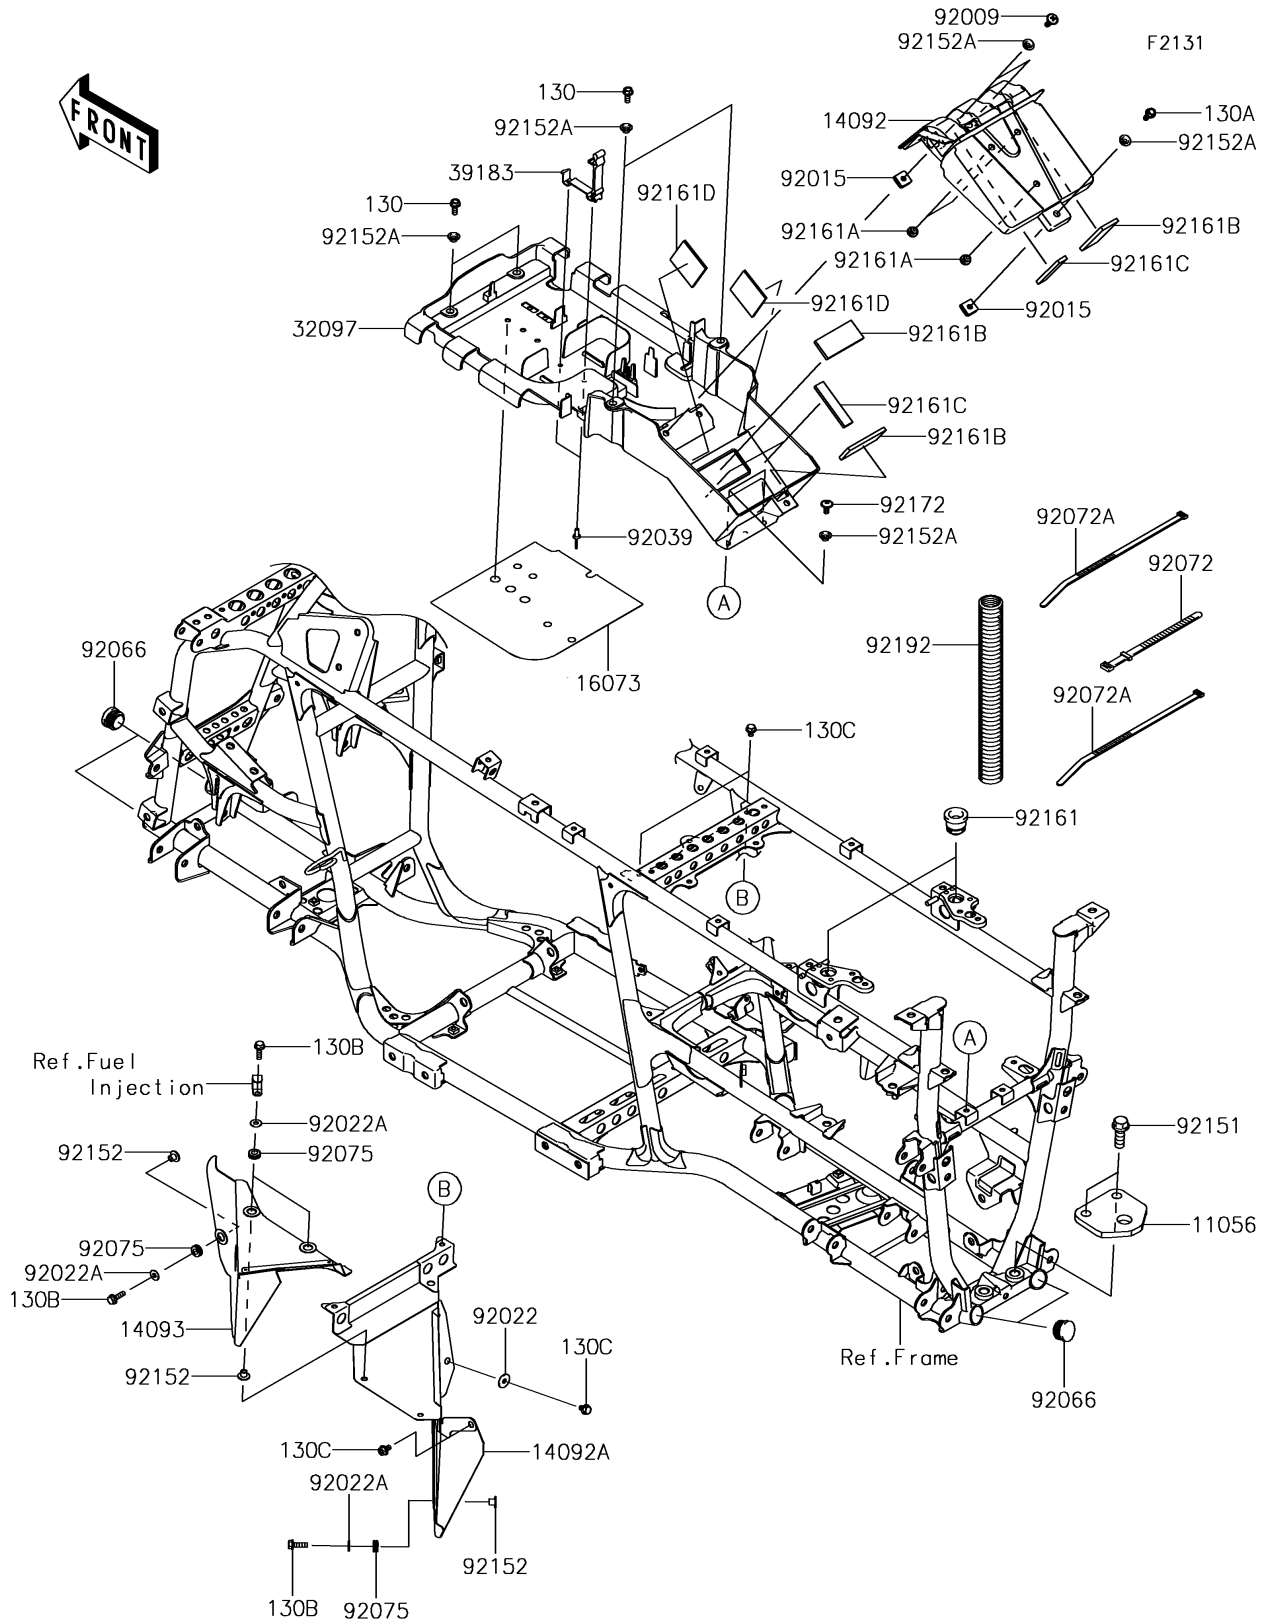

## 2015 Brute Force® 750 4x4i EPS PARTS DIAGRAM

Frame Fittings

## 2015 Brute Force® 750 4x4i EPS PARTS LIST

Frame Fittings

ITEM NAME	PART NUMBER	QUANTITY
BRACKET,TRAILER HITCH (Ref # 11056)	11056-0299	1
BOLT-FLANGED,6X16 (Ref # 130)	130BA0616	1
BOLT-FLANGED,6X18 (Ref # 130A)	130BA0618	1
BOLT-FLANGED,6X20 (Ref # 130B)	130BA0620	1
BOLT-FLANGED,6X10 (Ref # 130C)	130BD0610	1
COVER,BATTERY (Ref # 14092)	14092-0189	1
COVER,HEAT GUARD,FR (Ref # 14092A)	14092-0897	1
COVER,HEAT GUARD (Ref # 14093)	14093-0021	1
INSULATOR,BATTERY CASE (Ref # 16073)	16073-0809	1
CASE-BATTERY (Ref # 32097)	32097-0041	1
BAND-ASSY,TOOL BAG (Ref # 39183)	39183-1065	1
SCREW,6X20 (Ref # 92009)	92009-1289	1
NUT,6MM (Ref # 92015)	92015-1094	1
WASHER,6.5X20X1.6 (Ref # 92022)	92022-1804	1
WASHER,6.2X15X1.2 (Ref # 92022A)	92022-2373	1
RIVET,4.8MM (Ref # 92039)	92039-3719	1
PLUG (Ref # 92066)	92066-0036	1
BAND,L=186 (Ref # 92072)	92072-056	1
BAND,L=292.1 (Ref # 92072A)	92072-3509	1
DAMPER (Ref # 92075)	92075-2097	1
BOLT,FLANGED,12X35 (Ref # 92151)	92151-1903	1
COLLAR,6.3X8.3X9.2 (Ref # 92152)	92152-0237	1
COLLAR,6.3X8.3X7.2 (Ref # 92152A)	92152-1865	1
DAMPER (Ref # 92161)	92161-0048	1
DAMPER (Ref # 92161A)	92161-1084	1
DAMPER,30X70X5 (Ref # 92161B)	92161-1127	1
DAMPER,15X70X5 (Ref # 92161C)	92161-1380	1
DAMPER,50X50X3 (Ref # 92161D)	92161-1386	1
SCREW,6X14 (Ref # 92172)	92172-0401	1

## 2015 Brute Force® 750 4x4i EPS PARTS LIST

Frame Fittings

ITEM NAME	PART NUMBER	QUANTITY
TUBE,CORRUGATED,25.5X32.25X300 (Ref # 92192)	92192-1042	1