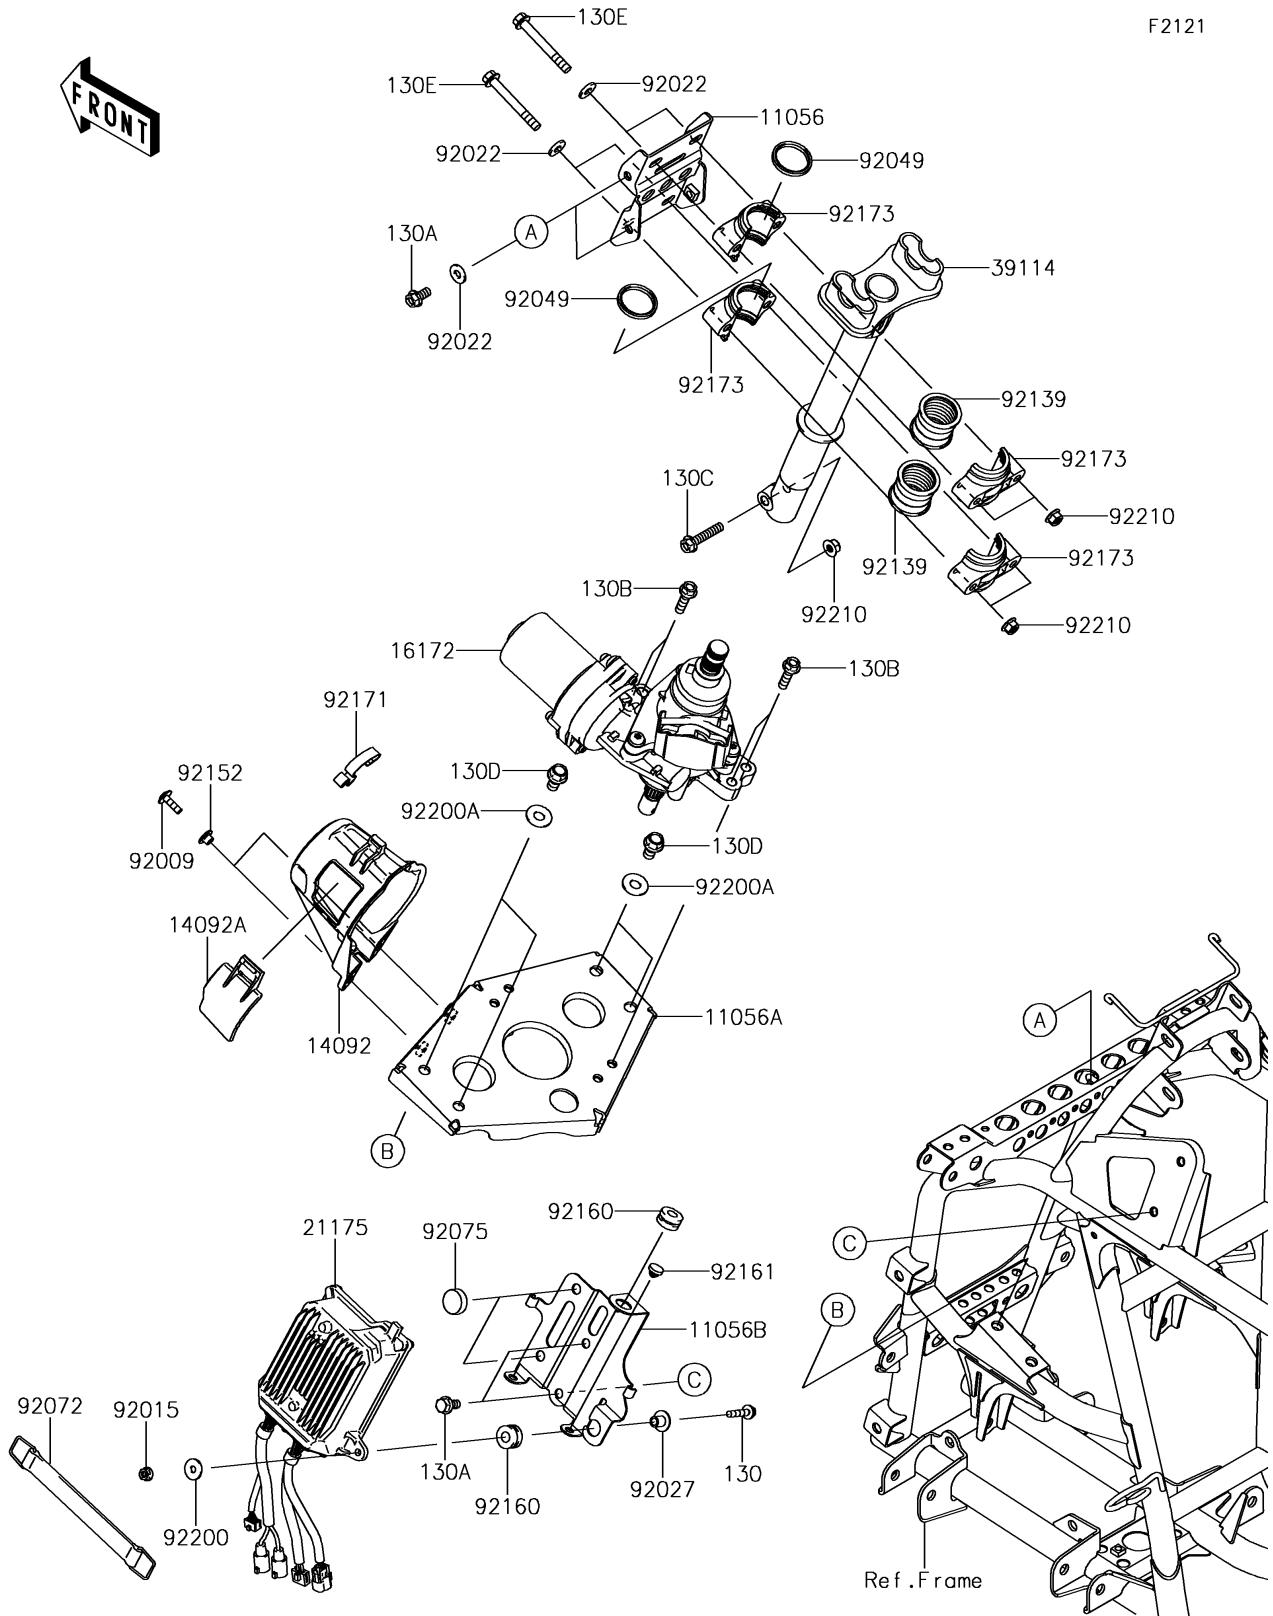

2015 Brute Force® 750 4x4i EPS PARTS DIAGRAM

Steering Shaft

F2121

2015 Brute Force® 750 4x4i EPS PARTS LIST

Steering Shaft

ITEM NAME	PART NUMBER	QUANTITY
BRACKET,STRG,UPP (Ref # 11056)	11056-0284	1
BRACKET,EPS BODY FIT (Ref # 11056A)	11056-0285	1
BRACKET,EPS ECU (Ref # 11056B)	11056-0290	1
BOLT-FLANGED,6X30 (Ref # 130)	130BA0630	1
BOLT-FLANGED,8X16 (Ref # 130A)	130BA0816	1
BOLT-FLANGED,8X30 (Ref # 130B)	130BA0830	1
BOLT-FLANGED,8X40 (Ref # 130C)	130BA0840	1
BOLT-FLANGED,10X16 (Ref # 130D)	130BA1016	1
BOLT-FLANGED,8X65 (Ref # 130E)	130CA0865	1
COVER,EPS (Ref # 14092)	14092-0260	1
COVER,EPS,CAP (Ref # 14092A)	14092-0261	1
ACTUATOR,EPS (Ref # 16172)	16172-0560	1
CONTROL UNIT-ELECTRONIC,EPS (Ref # 21175)	21175-0752	1
SHAFT-COMP-STRG (Ref # 39114)	39114-0309	1
SCREW,6X20 (Ref # 92009)	92009-1289	1
NUT,FLANGED,6MM (Ref # 92015)	92015-1367	1
WASHER,8.2X19X2 (Ref # 92022)	92022-1533	1
COLLAR,L=12 (Ref # 92027)	92027-1062	1
SEAL-OIL,SR31.8X37.5X3.8LR (Ref # 92049)	92049-7501	1
BAND,BATTERY (Ref # 92072)	92072-3879	1
DAMPER,9X24X14 (Ref # 92075)	92075-281	1
BUSHING,STRG SHAFT (Ref # 92139)	92139-0763	1
COLLAR,6.3X8.3X7.2 (Ref # 92152)	92152-1865	1
DAMPER (Ref # 92160)	92160-1895	1
DAMPER (Ref # 92161)	92161-0586	1
CLAMP (Ref # 92171)	92171-0225	1
CLAMP,STRG SHAFT (Ref # 92173)	92173-0746	1
WASHER,6.5X20X1.6 (Ref # 92200)	92200-0283	1
WASHER,10.5X25X1.6 (Ref # 92200A)	92200-1595	1

2015 Brute Force® 750 4x4i EPS PARTS LIST

Steering Shaft

ITEM NAME	PART NUMBER	QUANTITY
NUT,FLANGED,LOCK,8MM (Ref # 92210)	92210-0493	1