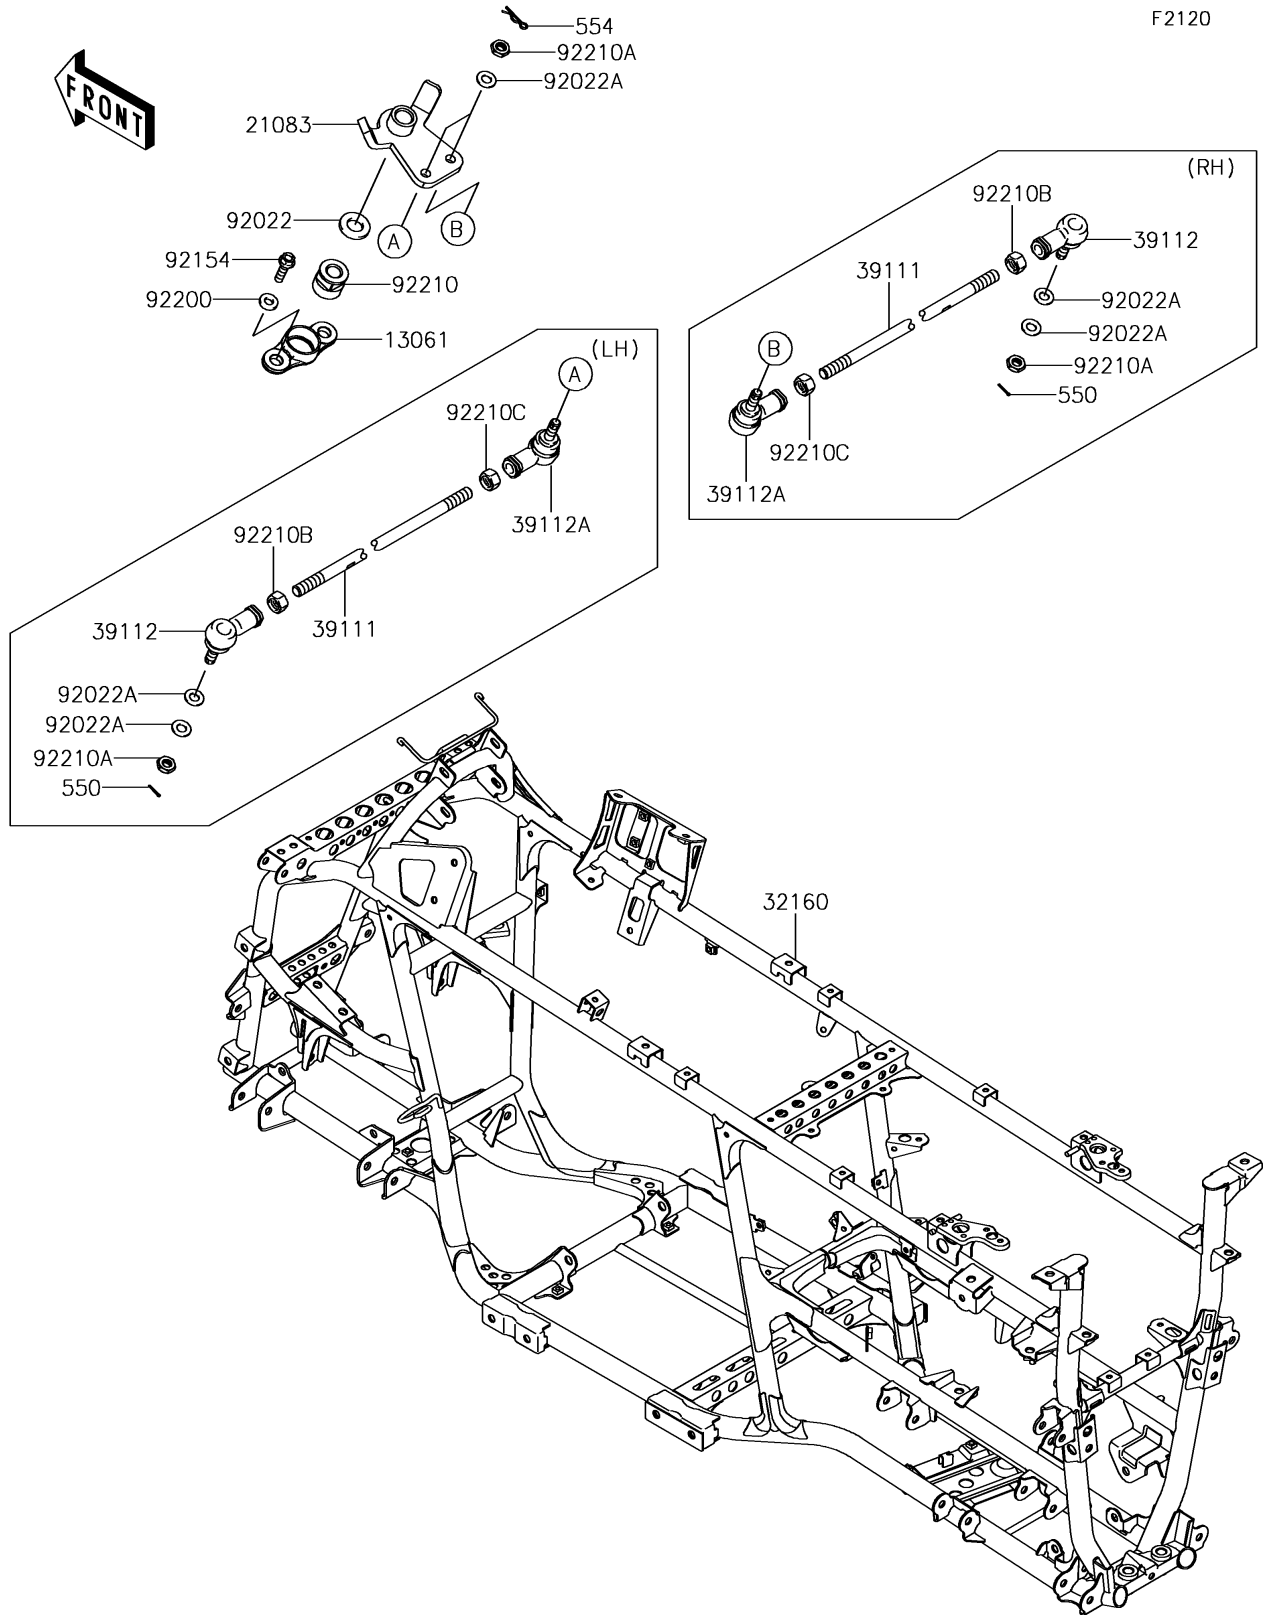

2015 Brute Force® 750 4x4i EPS PARTS DIAGRAM

Frame

2015 Brute Force® 750 4x4i EPS PARTS LIST

Frame

ITEM NAME	PART NUMBER	QUANTITY
BOSS,EPS STOPPER (Ref # 13061)	13061-0611	1
ARM,PITMAN (Ref # 21083)	21083-0053	1
FRAME-COMP (Ref # 32160)	32160-0712	1
ROD-TIE (Ref # 39111)	39111-0023	1
RODEND-TIE,RIGHT HANDED (Ref # 39112)	39112-0009	1
RODEND-TIE,LEFT HANDED (Ref # 39112A)	39112-0010	1
PIN-COTTER,2.0X15 (Ref # 550)	550AA2015	1
PIN-SNAP,10MM (Ref # 554)	554DA1000	1
WASHER,16X32X3.2 (Ref # 92022)	92022-1701	1
WASHER,10.2X20X1.5 (Ref # 92022A)	92022-3742	1
BOLT,FLANGED,8X30 (Ref # 92154)	92154-0850	1
WASHER,8.2X20.0X2.5 (Ref # 92200)	92200-0205	1
NUT,16MM (Ref # 92210)	92210-0751	1
NUT,LOCK,10MM (Ref # 92210A)	92210-1184	1
NUT,RIGHT HANDED (Ref # 92210B)	92210-1385	1
NUT,LEFT HANDED (Ref # 92210C)	92210-1386	1