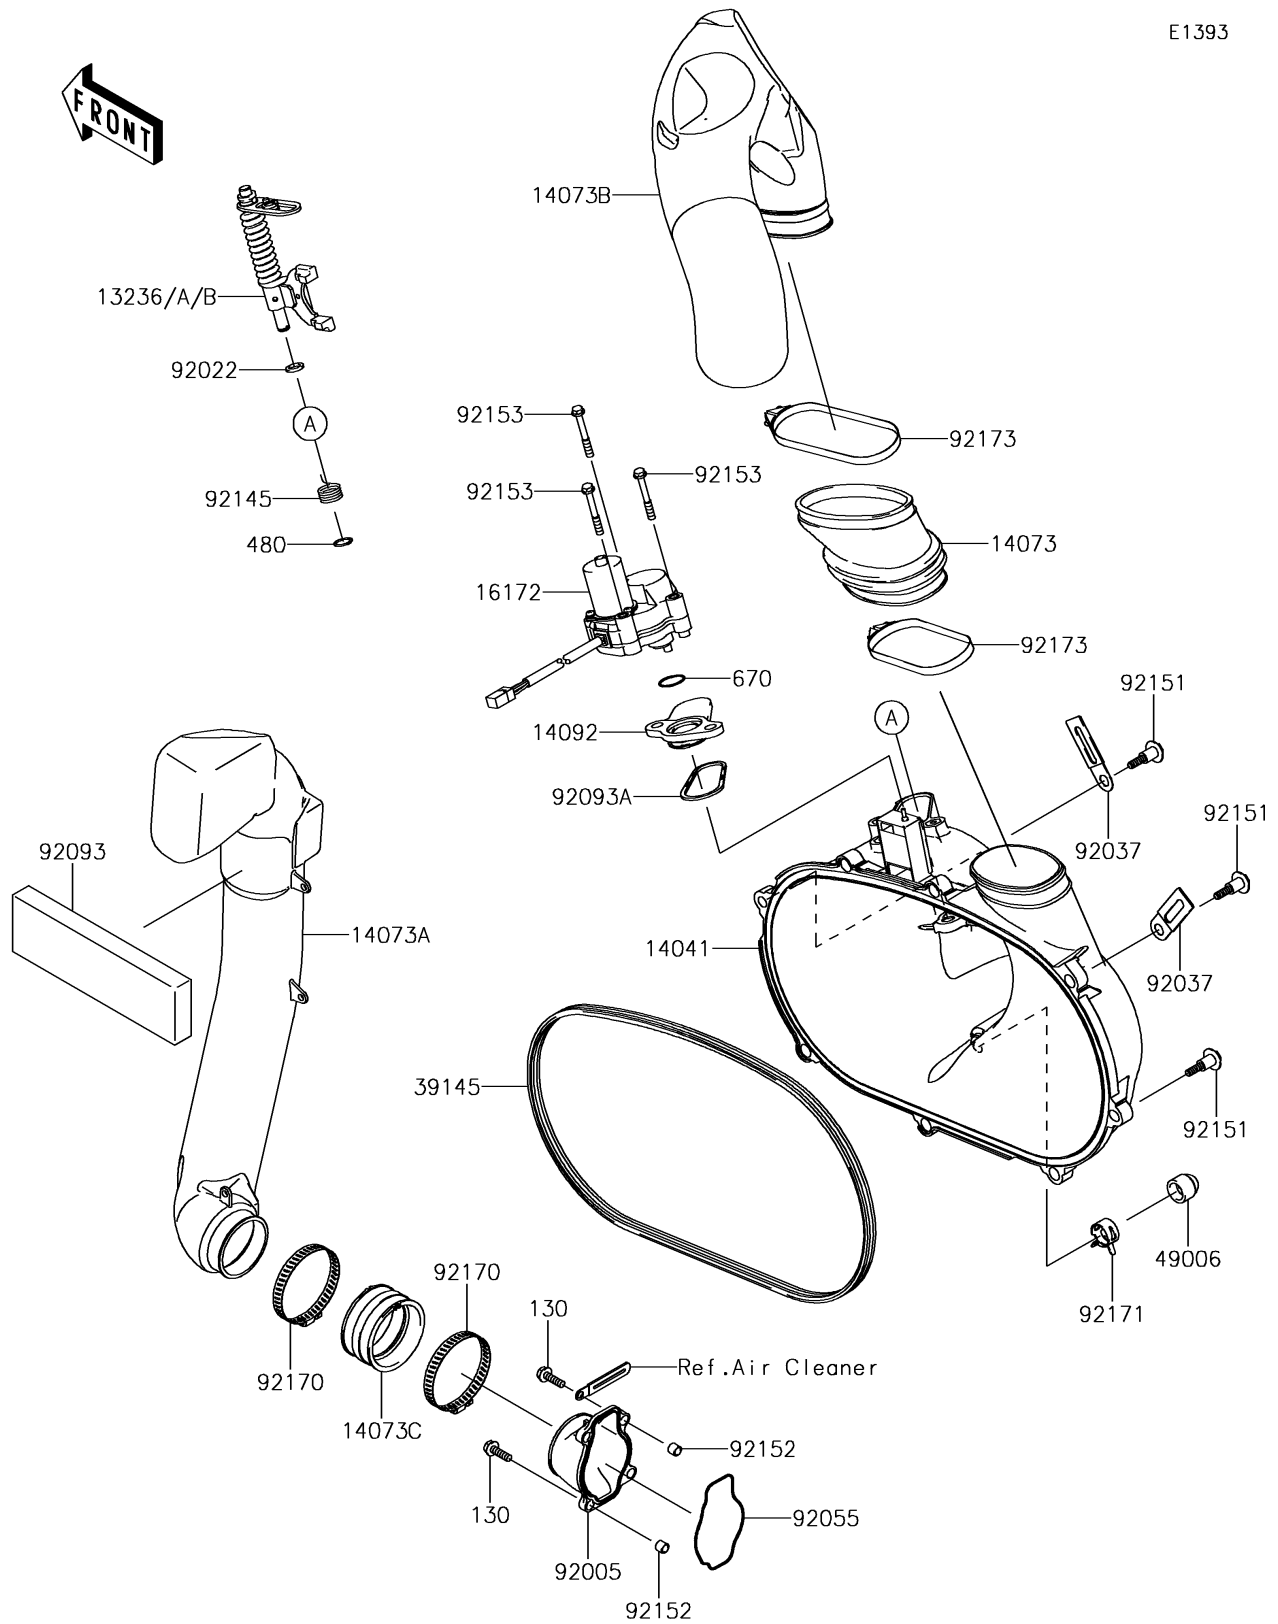

2015 Brute Force® 750 4x4i EPS PARTS DIAGRAM

Converter Cover

E1393

2015 Brute Force® 750 4x4i EPS PARTS LIST

Converter Cover

ITEM NAME	PART NUMBER	QUANTITY
BOLT-FLANGED,6X20 (Ref # 130)	130CA0620	1
LEVER-COMP,YELLOW (Ref # 13236)	13236-0046	1
LEVER-COMP,GREEN (Ref # 13236A)	13236-0047	1
LEVER-COMP,PAINT LESS (Ref # 13236B)	13236-0048	1
COVER-COMP (Ref # 14041)	14041-0556	1
DUCT,EXHAUST JOINT (Ref # 14073)	14073-0028	1
DUCT,INTAKE (Ref # 14073A)	14073-0298	1
DUCT,EXHAUST (Ref # 14073B)	14073-0734	1
DUCT,JOINT (Ref # 14073C)	14073-1775	1
COVER (Ref # 14092)	14092-0780	1
ACTUATOR (Ref # 16172)	16172-0018	1
TRIM-SEAL (Ref # 39145)	39145-0702	1
CIRCLIP-TYPE-C,10MM (Ref # 480)	480J1000	1
BOOT,DRAIN (Ref # 49006)	49006-0560	1
O RING (Ref # 670)	670D3022	1
FITTING (Ref # 92005)	92005-0718	1
WASHER,10.2X16X1 (Ref # 92022)	92022-1829	1
CLAMP (Ref # 92037)	92037-1780	1
RING-O (Ref # 92055)	92055-1630	1
SEAL (Ref # 92093)	92093-0581	1
SEAL (Ref # 92093A)	92093-1548	1
SPRING (Ref # 92145)	92145-1567	1
BOLT,FLANGED,6X30 (Ref # 92151)	92151-1686	1
COLLAR (Ref # 92152)	92152-1332	1
BOLT,6X47 (Ref # 92153)	92153-0678	1
CLAMP (Ref # 92170)	92170-1764	1
CLAMP (Ref # 92171)	92171-0329	1
CLAMP (Ref # 92173)	92173-0260	1