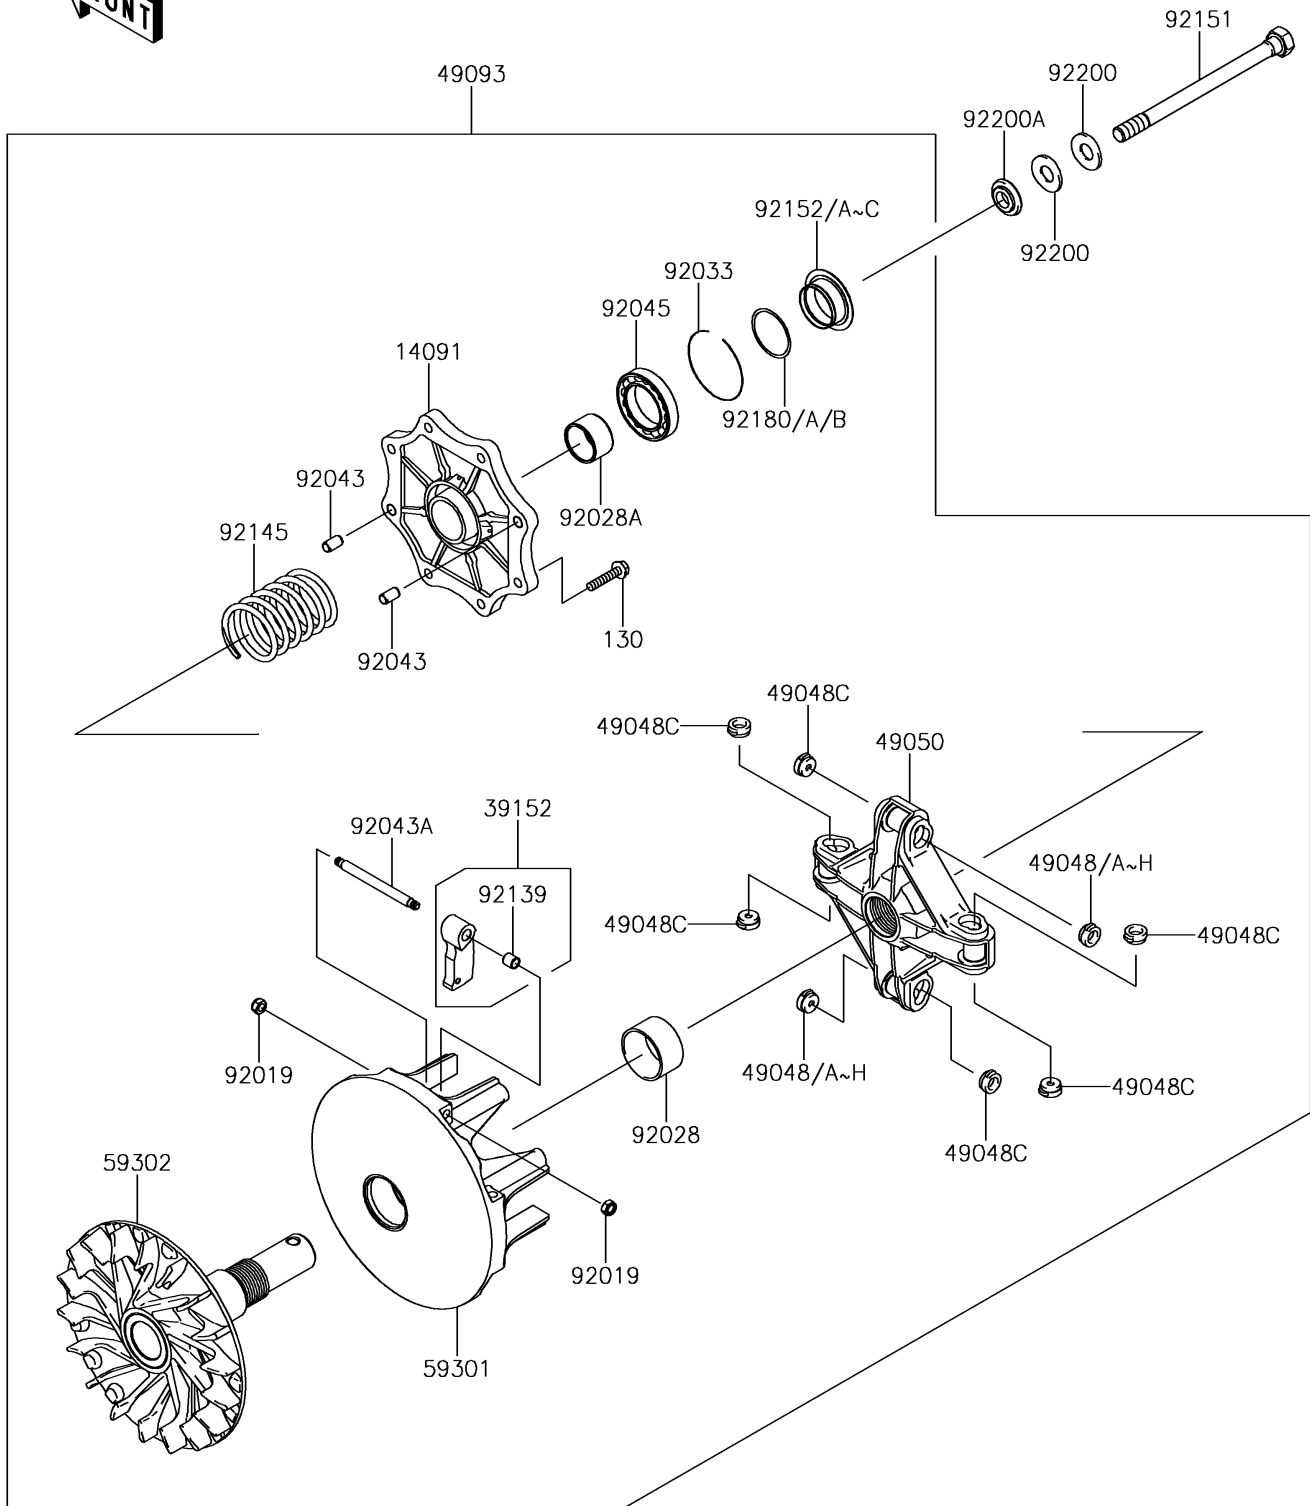

## 2015 Brute Force® 750 4x4i EPS PARTS DIAGRAM

Drive Converter

E1391

## 2015 Brute Force® 750 4x4i EPS PARTS LIST

Drive Converter

ITEM NAME	PART NUMBER	QUANTITY
BOLT-FLANGED,6X30 (Ref # 130)	130CA0630	1
COVER (Ref # 14091)	14091-1804	1
WEIGHT-RAMP (Ref # 39152)	39152-0034	1
SHOE,T=7.2 (Ref # 49048)	49048-1087	1
SHOE,T=7.3 (Ref # 49048A)	49048-1088	1
SHOE,T=7.4 (Ref # 49048B)	49048-1089	1
SHOE,T=7.5 (Ref # 49048C)	49048-1090	1
SHOE,T=7.6 (Ref # 49048D)	49048-1091	1
SHOE,T=7.7 (Ref # 49048E)	49048-1092	1
SHOE,T=7.8 (Ref # 49048F)	49048-1093	1
SHOE,T=7.9 (Ref # 49048G)	49048-1094	1
SHOE,T=8.0 (Ref # 49048H)	49048-1095	1
SPIDER (Ref # 49050)	49050-0010	1
CONVERTER-ASSY-DRIVE (Ref # 49093)	49093-0040	1
SHEAVE-MOVABLE (Ref # 59301)	59301-0007	1
SHEAVE-COMP,FIXED (Ref # 59302)	59302-0078	1
NUT,LOCK,6MM (Ref # 92019)	92019-008	1
BUSHING (Ref # 92028)	92028-1975	1
BUSHING (Ref # 92028A)	92028-1980	1
RING-SNAP (Ref # 92033)	92033-0063	1
PIN,6.2X8X14 (Ref # 92043)	92043-1263	1
PIN (Ref # 92043A)	92043-1688	1
BEARING-BALL,6907DDG8C4 S6NS (Ref # 92045)	92045-1453	1
BUSHING (Ref # 92139)	92139-0215	1
SPRING (Ref # 92145)	92145-0794	1
BOLT,12X165 (Ref # 92151)	92151-1393	1
COLLAR,T=1.6 (Ref # 92152)	92152-1436	1
COLLAR,T=3.0 (Ref # 92152A)	92152-1437	1
COLLAR,T=2.3 (Ref # 92152B)	92152-1438	1

## 2015 Brute Force® 750 4x4i EPS PARTS LIST

Drive Converter

ITEM NAME	PART NUMBER	QUANTITY
COLLAR,T=3.7 (Ref # 92152C)	92152-1440	1
SHIM,35X40X0.10 (Ref # 92180)	92180-1378	1
SHIM,35X40X0.20 (Ref # 92180A)	92180-1379	1
SHIM,35X40X0.30 (Ref # 92180B)	92180-1380	1
WASHER,SPRING (Ref # 92200)	92200-1504	1
WASHER (Ref # 92200A)	92200-1634	1