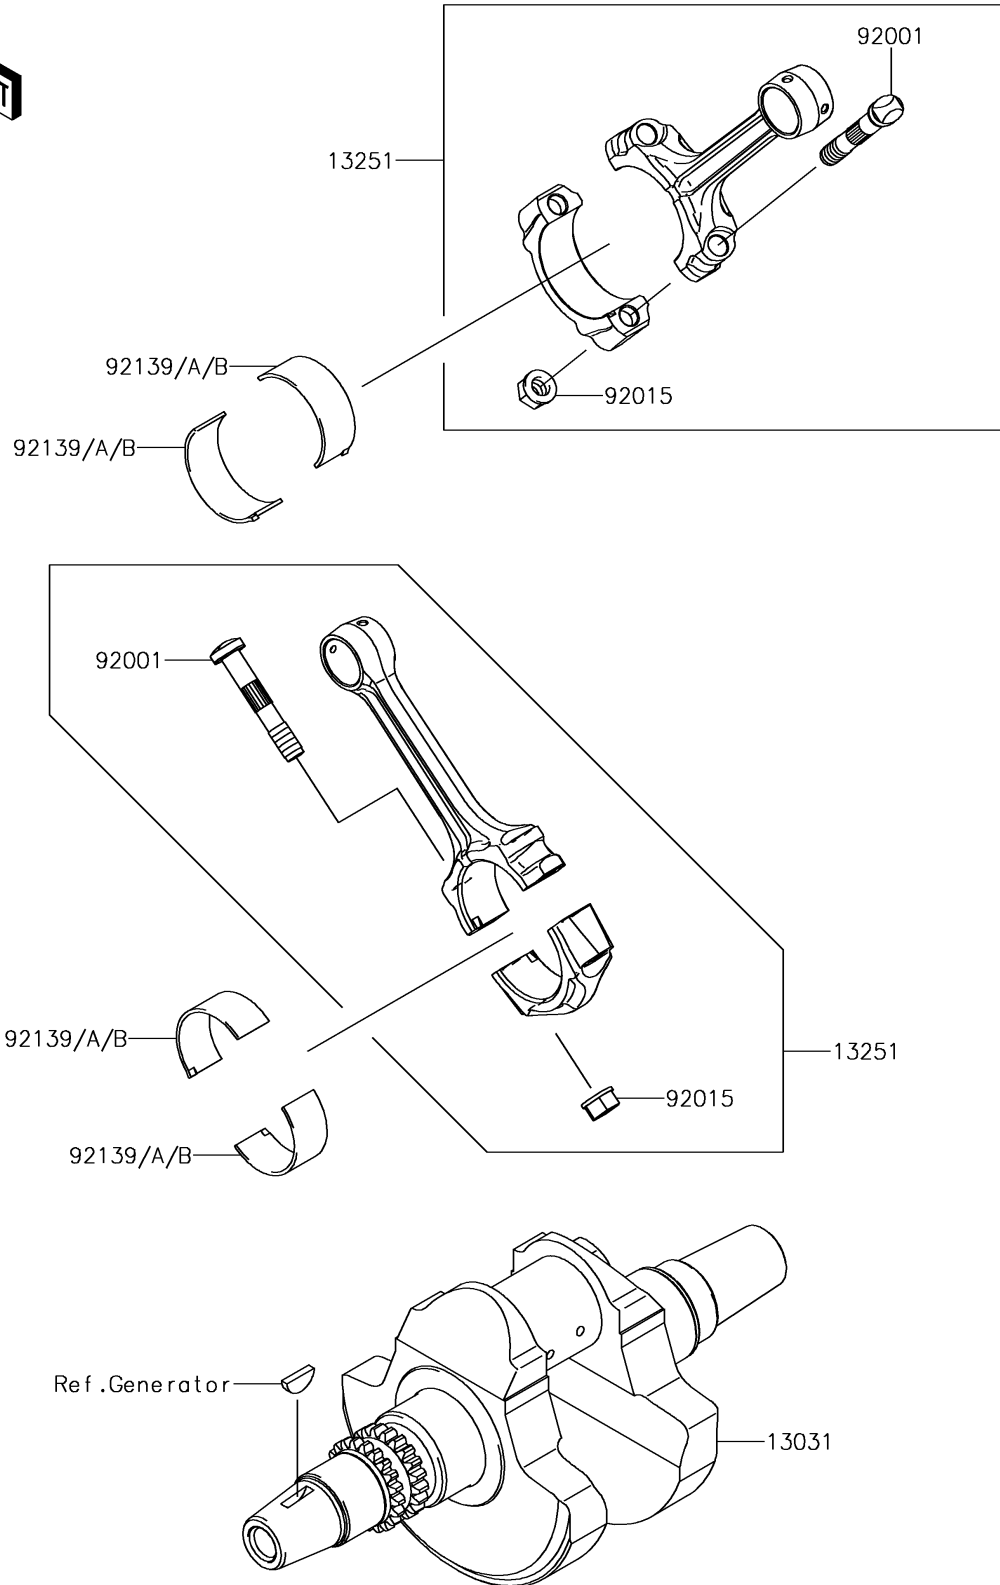

2015 Brute Force® 750 4x4i EPS PARTS DIAGRAM

Crankshaft

E1321

2015 Brute Force® 750 4x4i EPS PARTS LIST

Crankshaft

ITEM NAME	PART NUMBER	QUANTITY
CRANKSHAFT-COMP (Ref # 13031)	13031-0718	1
ROD-ASSY-CONNECTING (Ref # 13251)	13251-0709	1
BOLT,CONNECTING ROD (Ref # 92001)	92001-1980	1
NUT,FLANGED,8MM (Ref # 92015)	92015-1311	1
BUSHING,CONNECTING ROD,GREEN (Ref # 92139)	92139-0764	1
BUSHING,CONNECTING ROD,YELLOW (Ref # 92139A)	92139-0765	1
BUSHING,CONNECTING ROD,BROWN (Ref # 92139B)	92139-0766	1