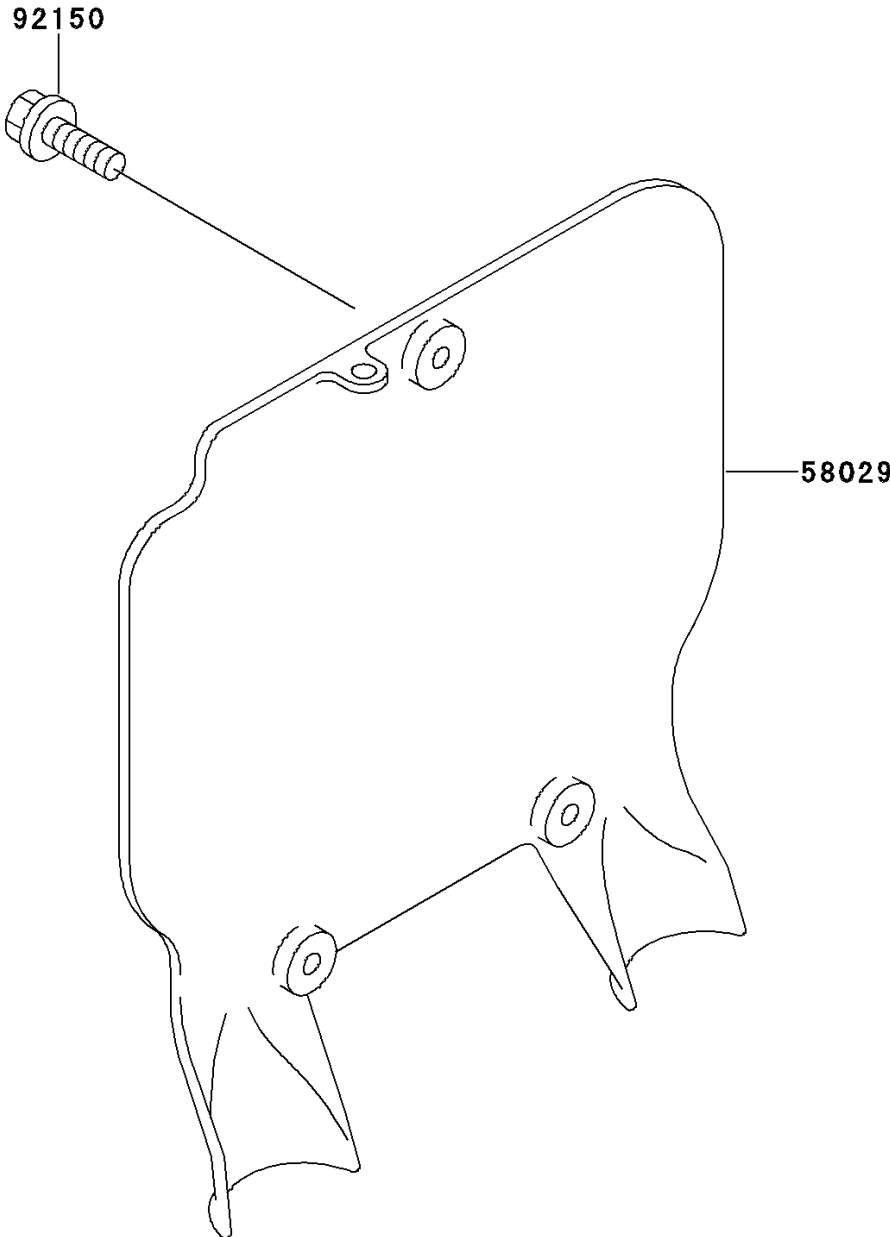

1993 KX™250 PARTS DIAGRAM

Accessory

F2910

1993 KX™250 PARTS LIST

Accessory

ITEM NAME	PART NUMBER	QUANTITY
PLATE-NUMBER,P.WHITE (Ref # 58029)	58029-1074-6F	1
BOLT,6X14 (Ref # 92150)	92150-1340	1