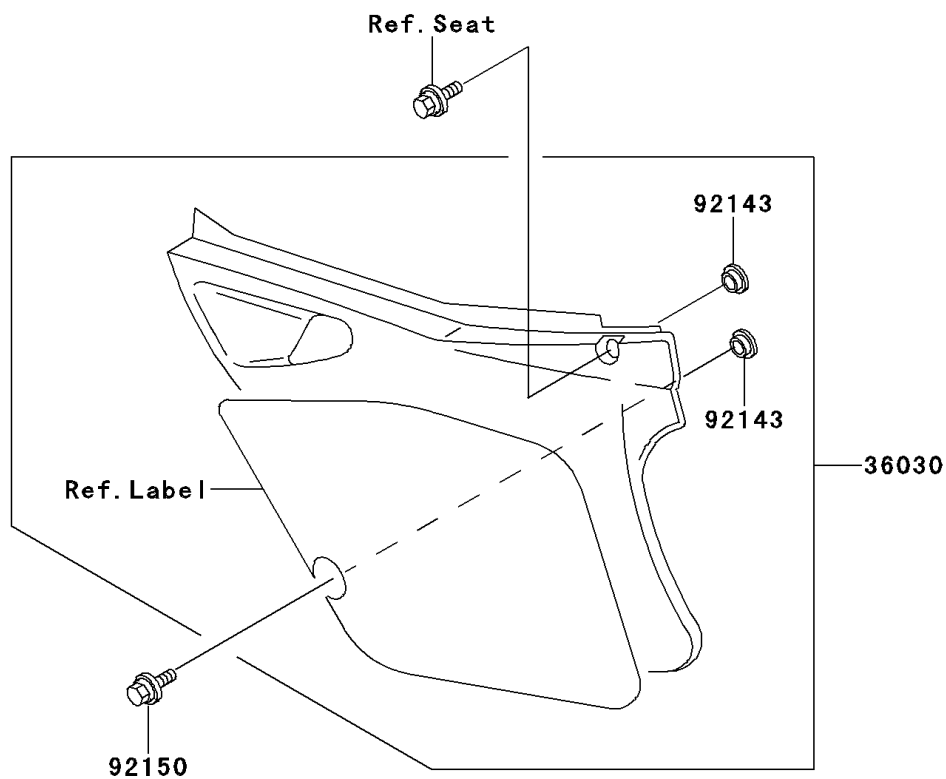

1993 KX™250 PARTS DIAGRAM

Side Cover

F2611

1993 KX™250 PARTS LIST

Side Cover

ITEM NAME	PART NUMBER	QUANTITY
COVER-SIDE,LH,L.GREEN (Ref # 36030)	36030-5025-6W	1
COVER-SIDE,RH,L.GREEN (Ref # 36030A)	36030-5026-6W	1
DAMPER (Ref # 92075)	92075-1598	1
COLLAR (Ref # 92143)	92143-1196	1
BOLT,6X20 (Ref # 92150)	92150-1339	1