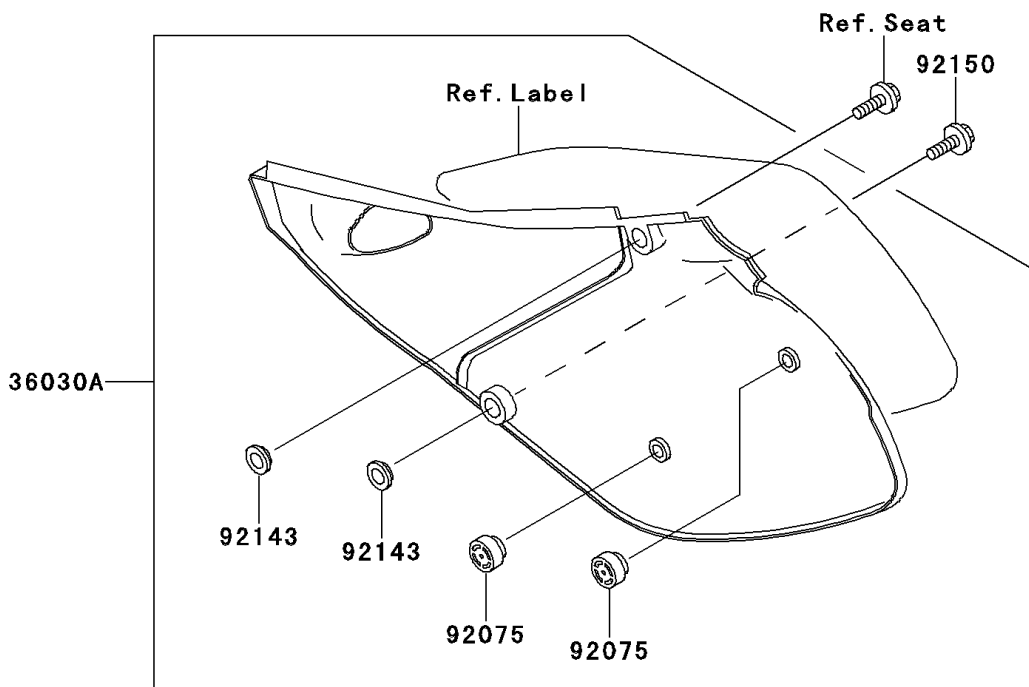

1993 KX™250 PARTS DIAGRAM

Side Cover

F2611

1993 KX™250 PARTS LIST

Side Cover

ITEM NAME	PART NUMBER	QUANTITY
COVER-SIDE,LH,L.GREEN (Ref # 36030)	36030-5025-6W	1
COVER-SIDE,RH,L.GREEN (Ref # 36030A)	36030-5026-6W	1
DAMPER (Ref # 92075)	92075-1598	1
COLLAR (Ref # 92143)	92143-1196	1
BOLT,6X20 (Ref # 92150)	92150-1339	1