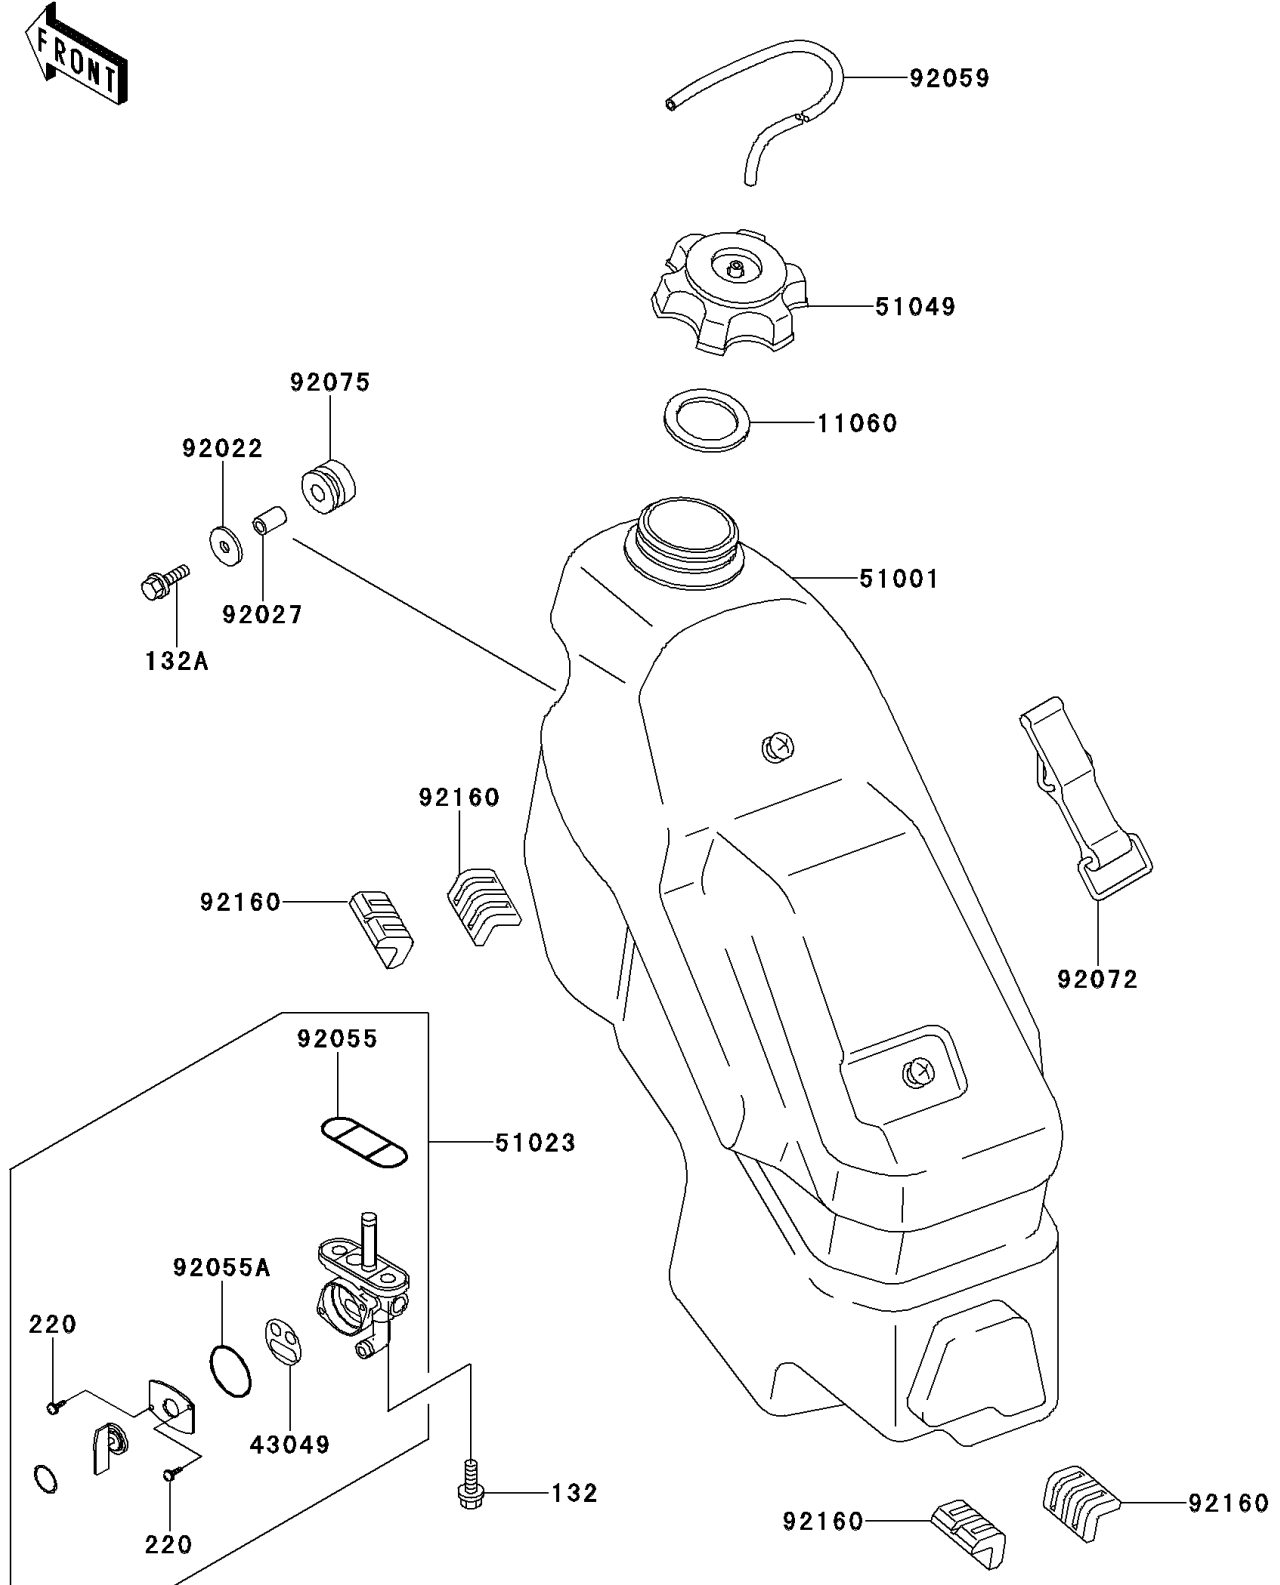

## 1993 KX™250 PARTS DIAGRAM

Fuel Tank

F2410

## 1993 KX™250 PARTS LIST

Fuel Tank

ITEM NAME	PART NUMBER	QUANTITY
GASKET,FUEL TANK CAP (Ref # 11060)	11060-1340	1
BOLT-FLANGED-SMALL (Ref # 132)	132G0612	1
BOLT-FLANGED-SMALL (Ref # 132A)	132G0625	1
SCREW-PAN-CROS (Ref # 220)	220B0308	1
PACKING,TAP VALVE (Ref # 43049)	43049-1066	1
TANK-COMP-FUEL (Ref # 51001)	51001-1360	1
TAP-ASSY,FUEL (Ref # 51023)	51023-1182	1
CAP-TANK,FUEL (Ref # 51049)	51049-1089	1
WASHER,6.5X24X2 (Ref # 92022)	92022-1690	1
COLLAR,6.8X10X14 (Ref # 92027)	92027-1966	1
RING-O,FUEL TAP PACKING (Ref # 92055)	92055-1112	1
RING-O,TAP LEVER (Ref # 92055A)	92055-1419	1
TUBE,5X9X350 (Ref # 92059)	92059-1265	1
BAND,FUEL TANK (Ref # 92072)	92072-1229	1
DAMPER (Ref # 92075)	92075-1787	1
DAMPER,FUEL TANK (Ref # 92160)	92160-1328	1