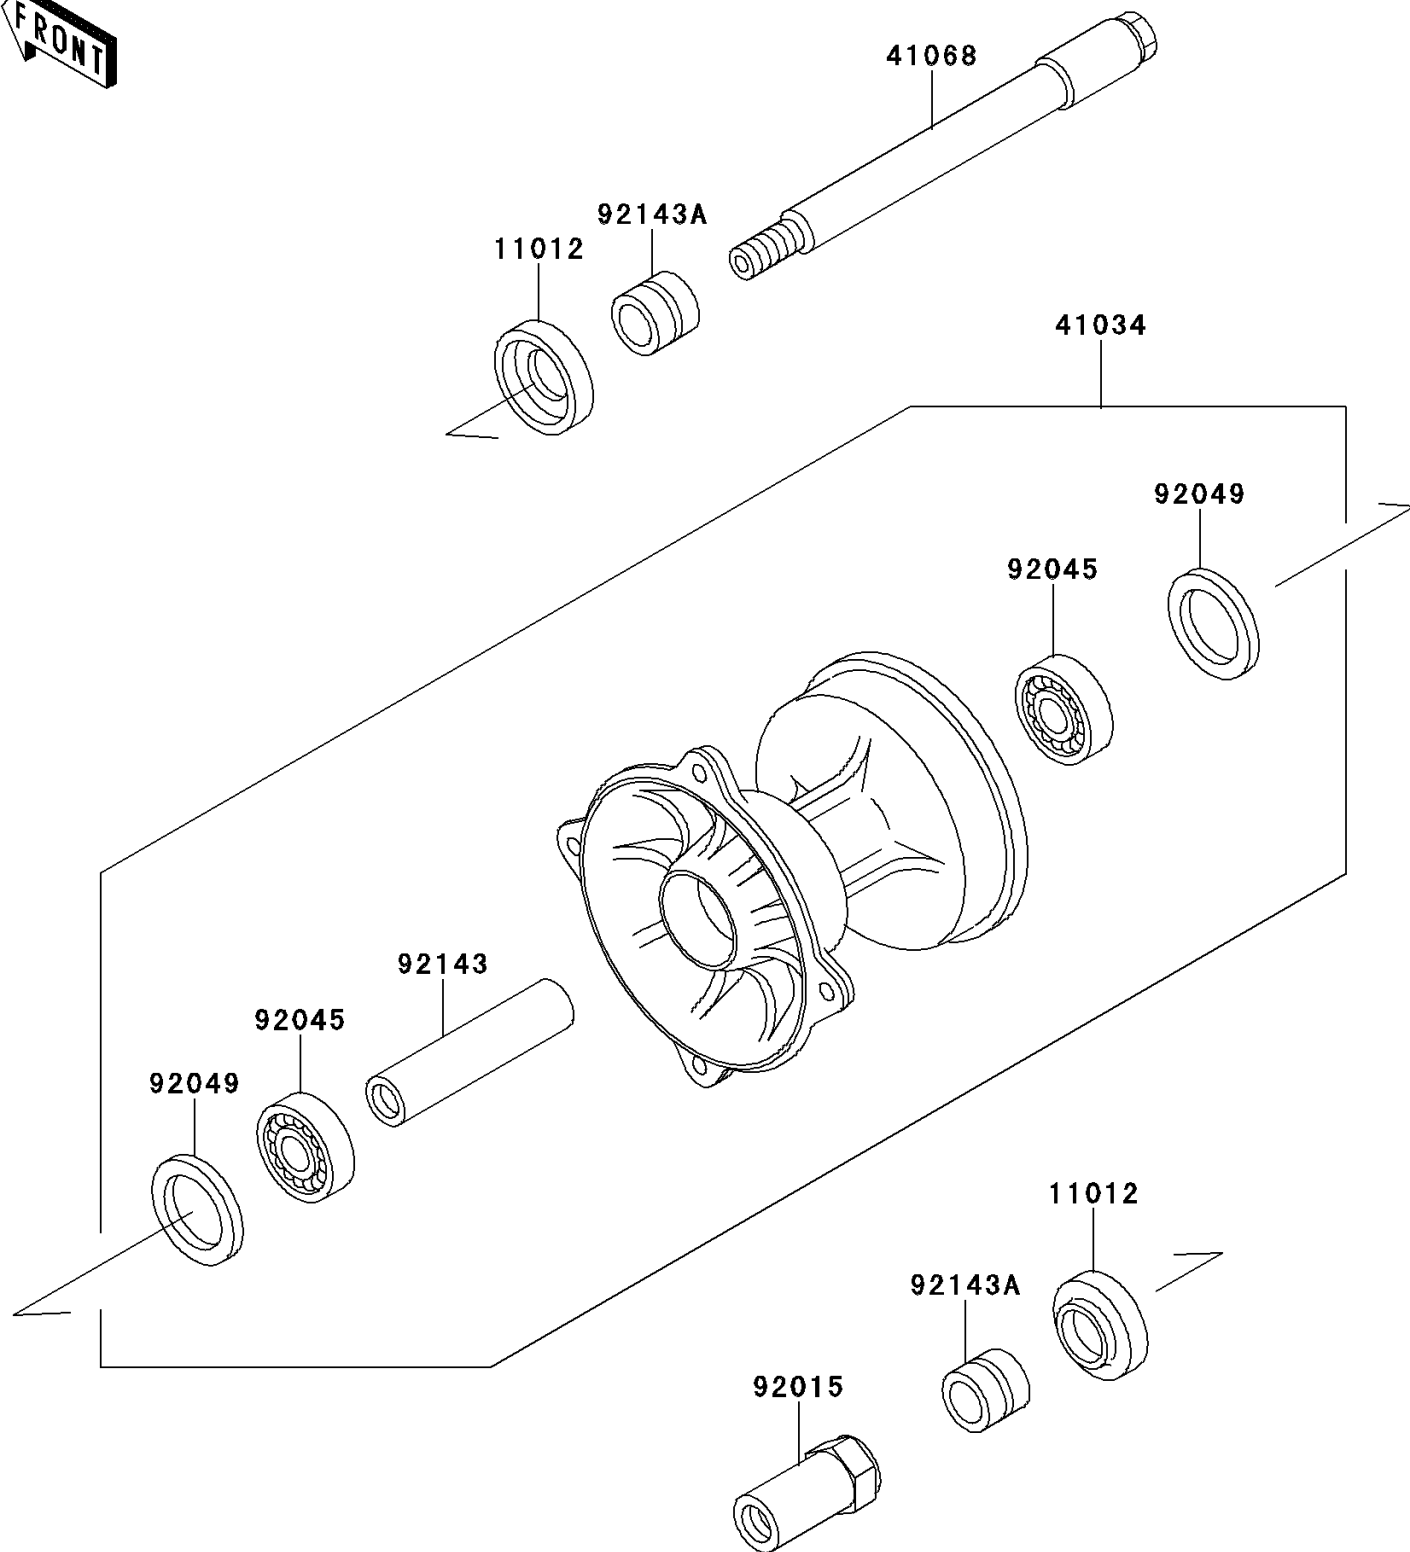

1993 KX™250 PARTS DIAGRAM

Front Hub

F2230

1993 KX™250 PARTS LIST

Front Hub

ITEM NAME	PART NUMBER	QUANTITY
CAP,AXLE (Ref # 11012)	11012-1581	1
DRUM-ASSY,FRONT BRAKE (Ref # 41034)	41034-1226	1
AXLE,FR (Ref # 41068)	41068-1342	1
NUT,AXLE,18MM (Ref # 92015)	92015-1884	1
BEARING-BALL,69042RS (Ref # 92045)	92045-1284	1
SEAL-OIL,BJNC-2 25X37X5 (Ref # 92049)	92049-1403	1
COLLAR,FR BRAKE DRUM,L=72 (Ref # 92143)	92143-1580	1
COLLAR,FR AXLE,L=20 (Ref # 92143A)	92143-1581	1