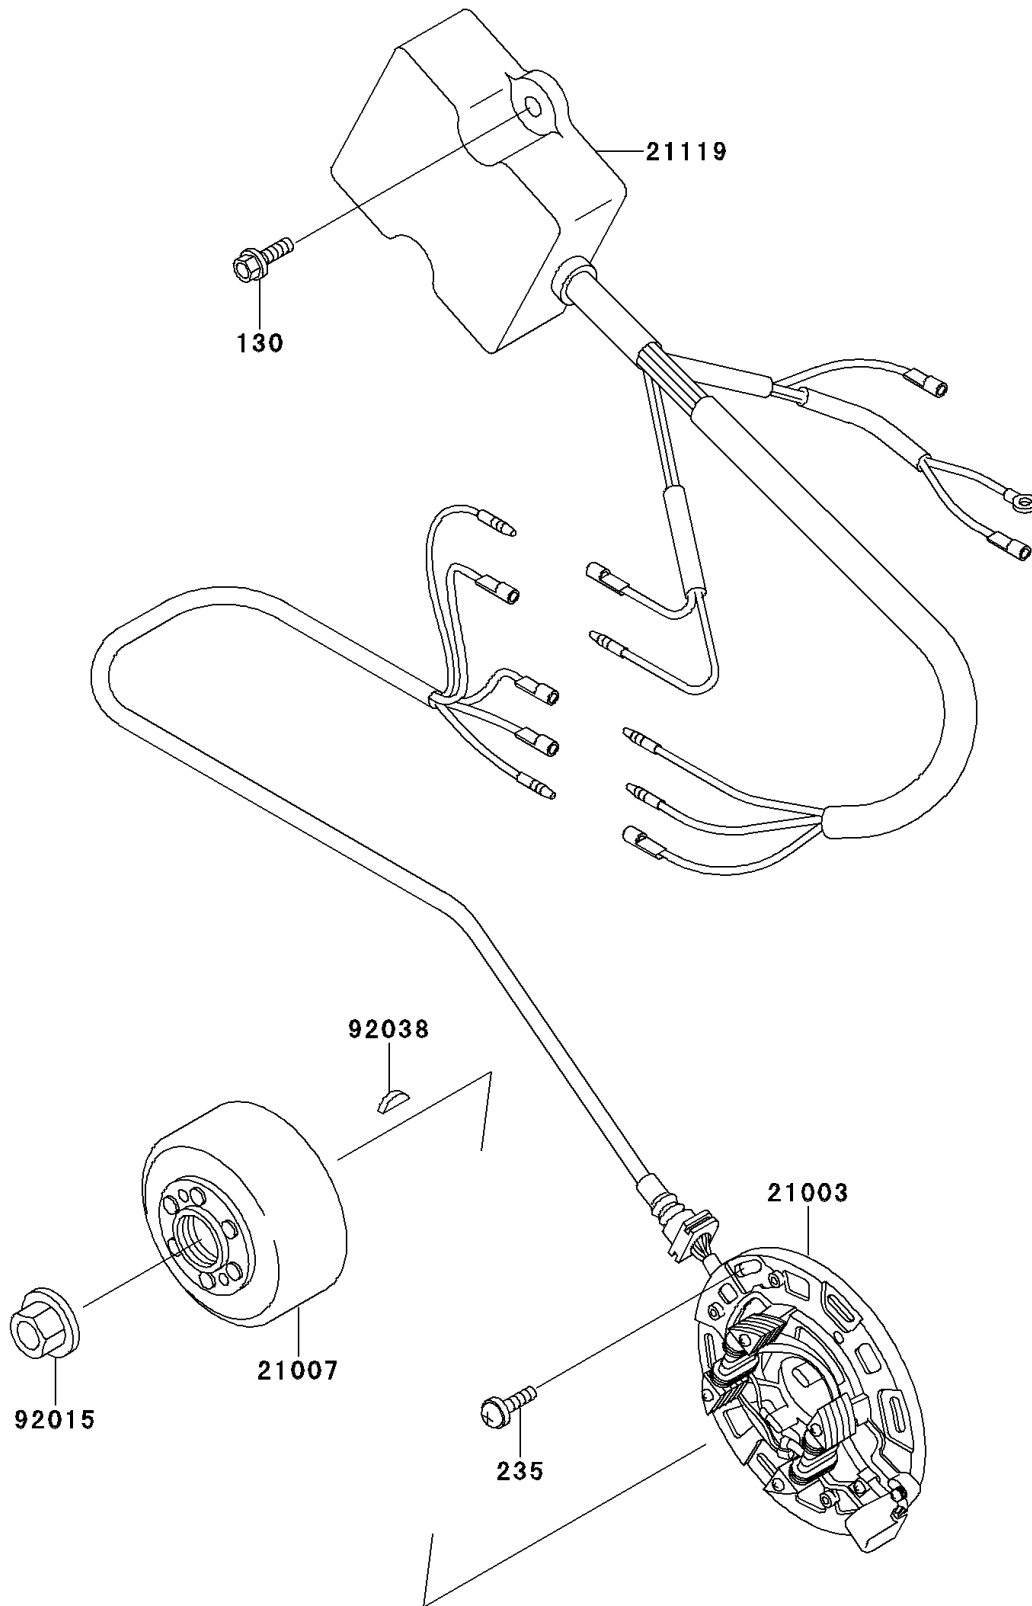

1993 KX™250 PARTS DIAGRAM

Generator

E1810

1993 KX™250 PARTS LIST

Generator

ITEM NAME	PART NUMBER	QUANTITY
BOLT-FLANGED,6X16 (Ref # 130)	130G0616	1
STATOR (Ref # 21003)	21003-1259	1
ROTOR,MAGNETO (Ref # 21007)	21007-1234	1
IGNITER (Ref # 21119)	21119-1362	1
SCREW-PAN-WP-CROS (Ref # 235)	235B0616	1
NUT,FLANGED,12MM (Ref # 92015)	92015-1156	1
KEY,WOODRUFF (Ref # 92038)	92038-001	1