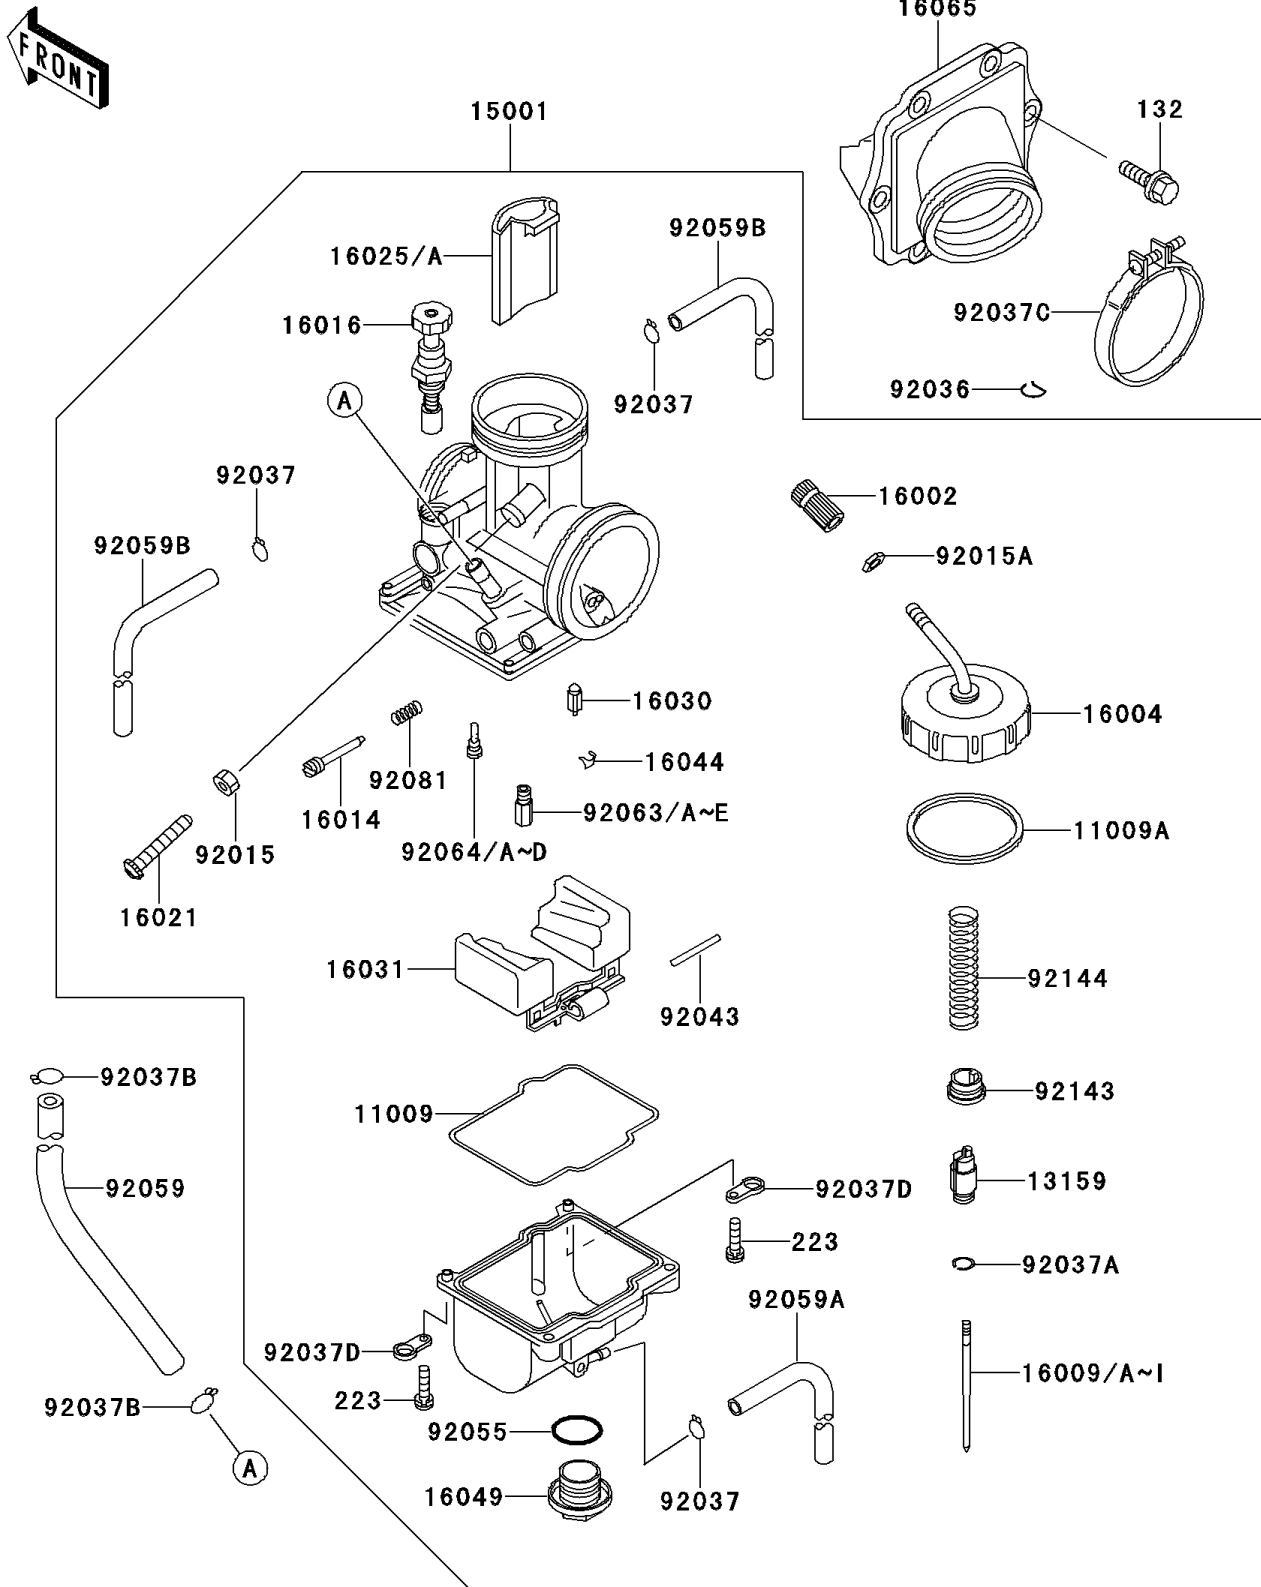

1993 KX™250 PARTS DIAGRAM

Carburetor

E1611