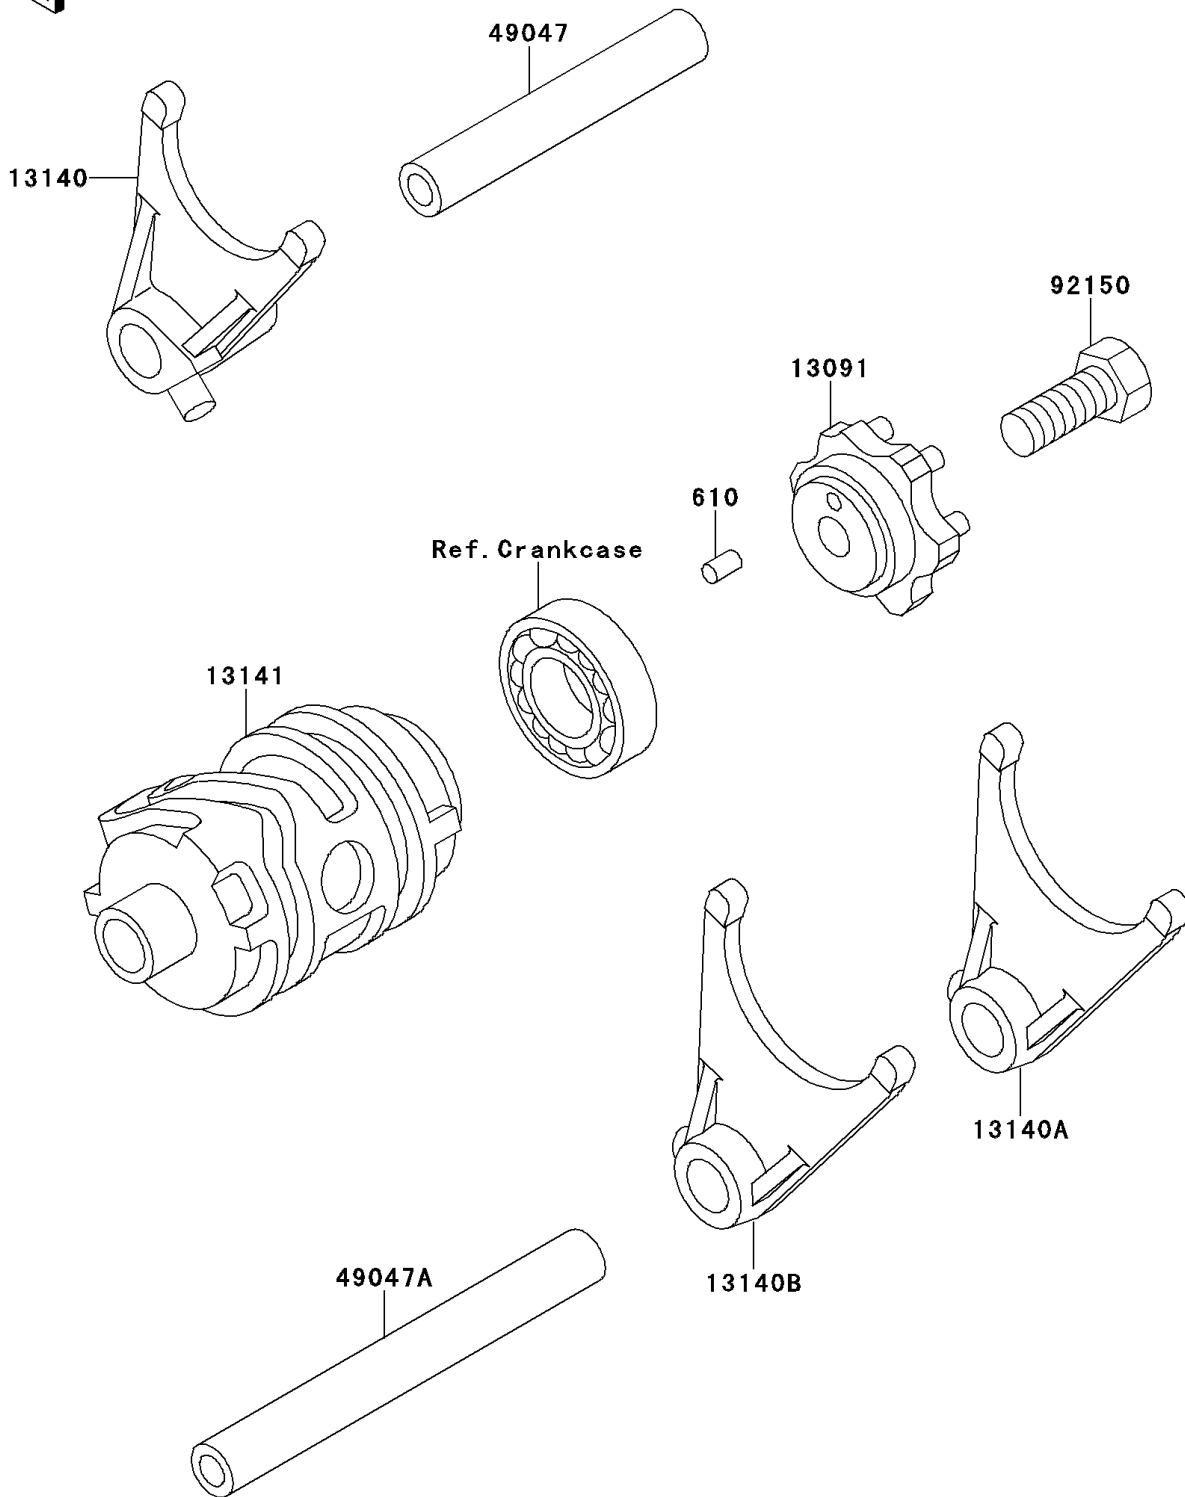

1993 KX™250 PARTS DIAGRAM

Change Drum/Shift Fork

E1362

1993 KX™250 PARTS LIST

Change Drum/Shift Fork

ITEM NAME	PART NUMBER	QUANTITY
HOLDER,CHANGE DRUM (Ref # 13091)	13091-1555	1
FORK-SHIFT,4TH&TOP (Ref # 13140)	13140-1203	1
FORK-SHIFT (Ref # 13140A)	13140-1204	1
FORK-SHIFT,2ND&3RD (Ref # 13140B)	13140-1205	1
DRUM-CHANGE (Ref # 13141)	13141-1174	1
ROD-SHIFT,5.9X10X64.5 (Ref # 49047)	49047-1063	1
ROD-SHIFT,5.9X10X90 (Ref # 49047A)	49047-1080	1
ROLLER,4X8 (Ref # 610)	610A0408	1
BOLT,8X18 (Ref # 92150)	92150-1490	1