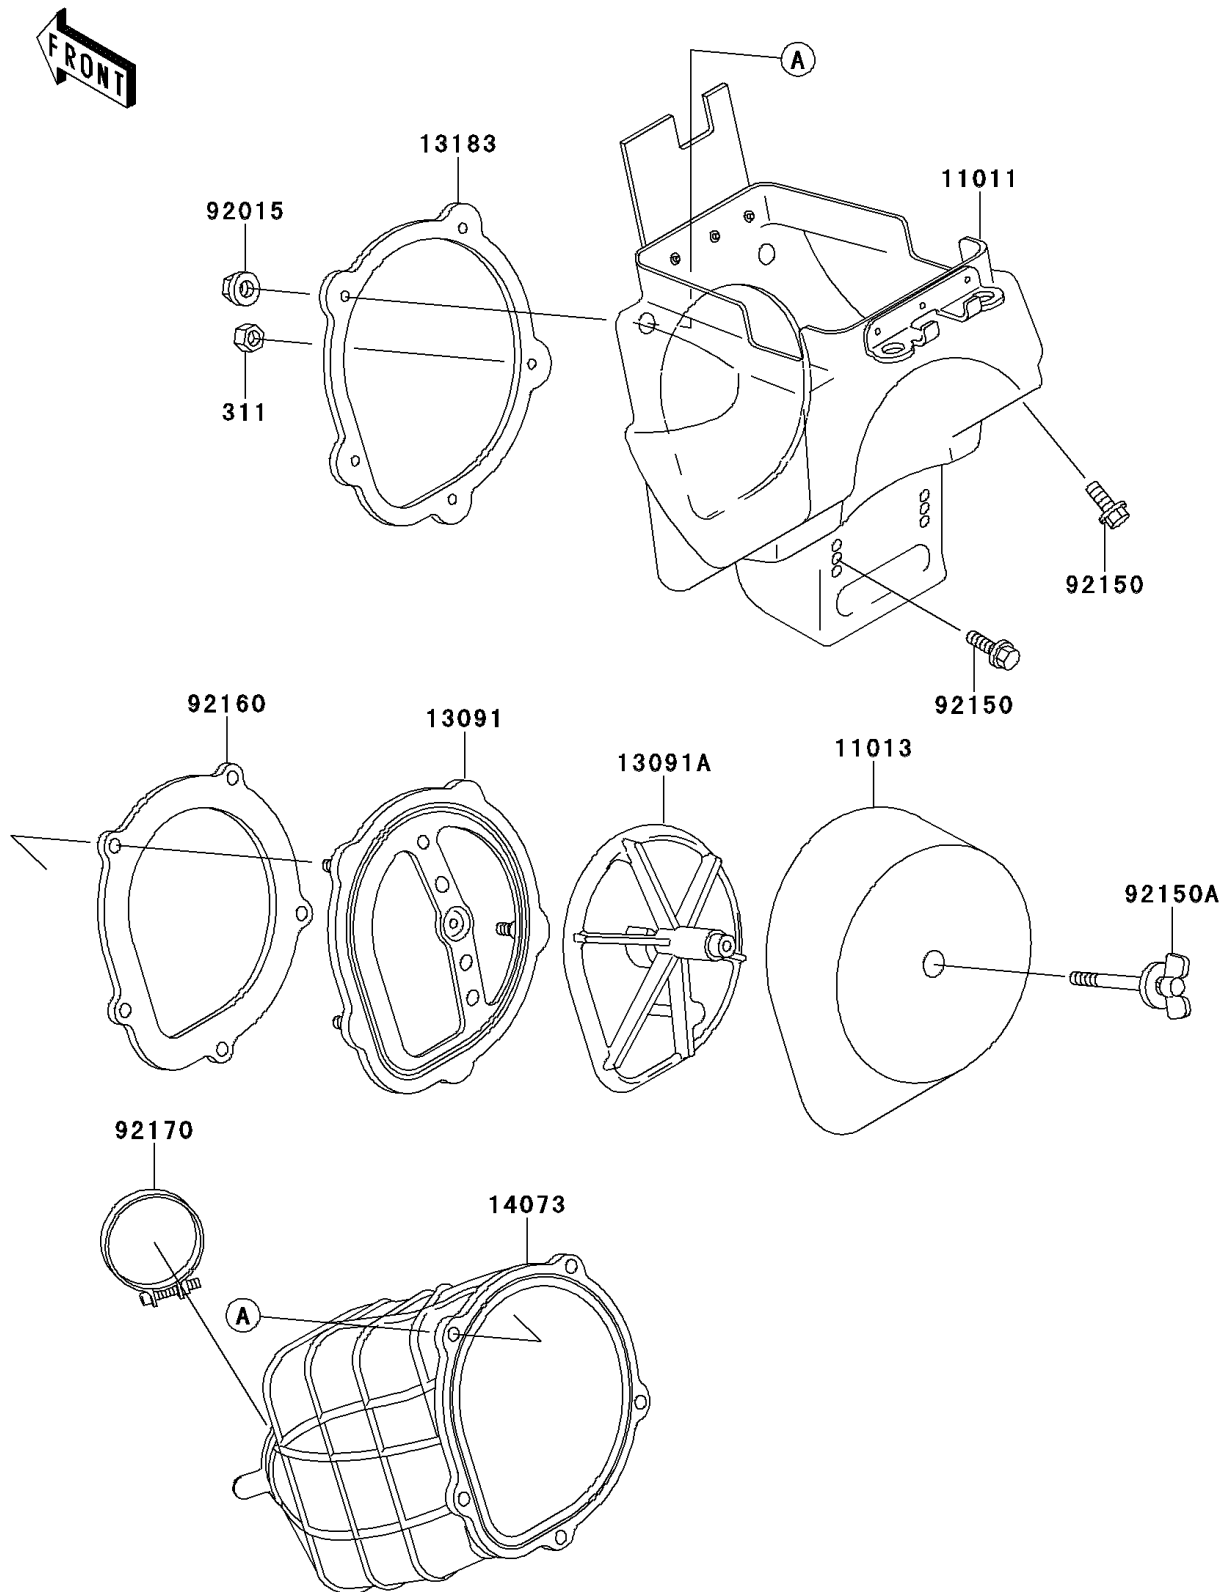

1993 KX™250 PARTS DIAGRAM

Air Filter

E1130

1993 KX™250 PARTS LIST

Air Filter

ITEM NAME	PART NUMBER	QUANTITY
CASE-AIR FILTER (Ref # 11011)	11011-1370	1
ELEMENT-AIR FILTER (Ref # 11013)	11013-1219	1
HOLDER,AIR FILTER (Ref # 13091)	13091-1784	1
HOLDER,ELEMENT (Ref # 13091A)	13091-1785	1
PLATE,DUCT FITTING (Ref # 13183)	13183-1788	1
DUCT,AIR FILTER (Ref # 14073)	14073-1570	1
NUT-HEX (Ref # 311)	311H0500	1
NUT,FLANGED,5MM (Ref # 92015)	92015-1259	1
BOLT,FLANGED,6X16 (Ref # 92150)	92150-1506	1
BOLT,WING (Ref # 92150A)	92150-1565	1
DAMPER,DUCT SEAL (Ref # 92160)	92160-1331	1
CLAMP,AIR FILTER (Ref # 92170)	92170-1299	1