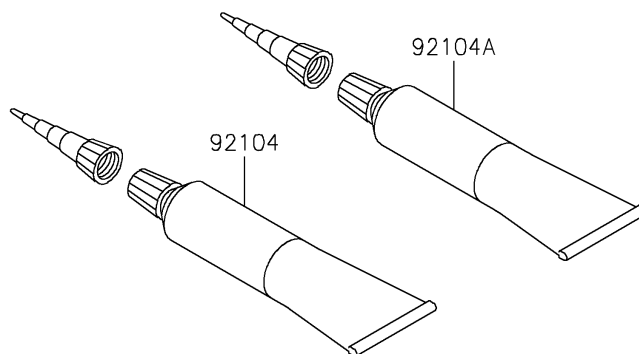

## 2016 NINJA® ZX™-6R ABS PARTS DIAGRAM

Owner's Tools

F2810

## 2016 NINJA® ZX™-6R ABS PARTS LIST

Owner's Tools

ITEM NAME	PART NUMBER	QUANTITY
TOOL-KIT (Ref # 56007)	56007-0115	1
BAG,TOOL (Ref # 56008)	56008-0036	1
GASKET-LIQUID,TB1211F,CLEAR (Ref # 92104)	92104-0004	1
GASKET-LIQUID,TB1216B,BLACK (Ref # 92104A)	92104-1064	1
GRIP-SCREW DRIVER (Ref # 92106)	92106-0004	1
TOOL-DRIVER,#2PHILLIPS&SLOT (Ref # 92107)	92107-0019	1
TOOL-WRENCH,OPEN END,10X12 (Ref # 92110)	92110-0564	1
TOOL-WRENCH,ALLEN,5MM (Ref # 92110A)	92110-0566	1
TOOL-WRENCH,ALLEN,4MM (Ref # 92110B)	92110-0567	1
TOOL-WRENCH,BOX END,32MM (Ref # 92110C)	92110-0568	1
TOOL-BAR,WRENCH (Ref # 92111)	92111-0008	1
TOOL-PLIERS (Ref # 92112)	92112-0007	1
TOOL-WRENCH,ALLEN,6MM (Ref # 92127)	92127-003	1