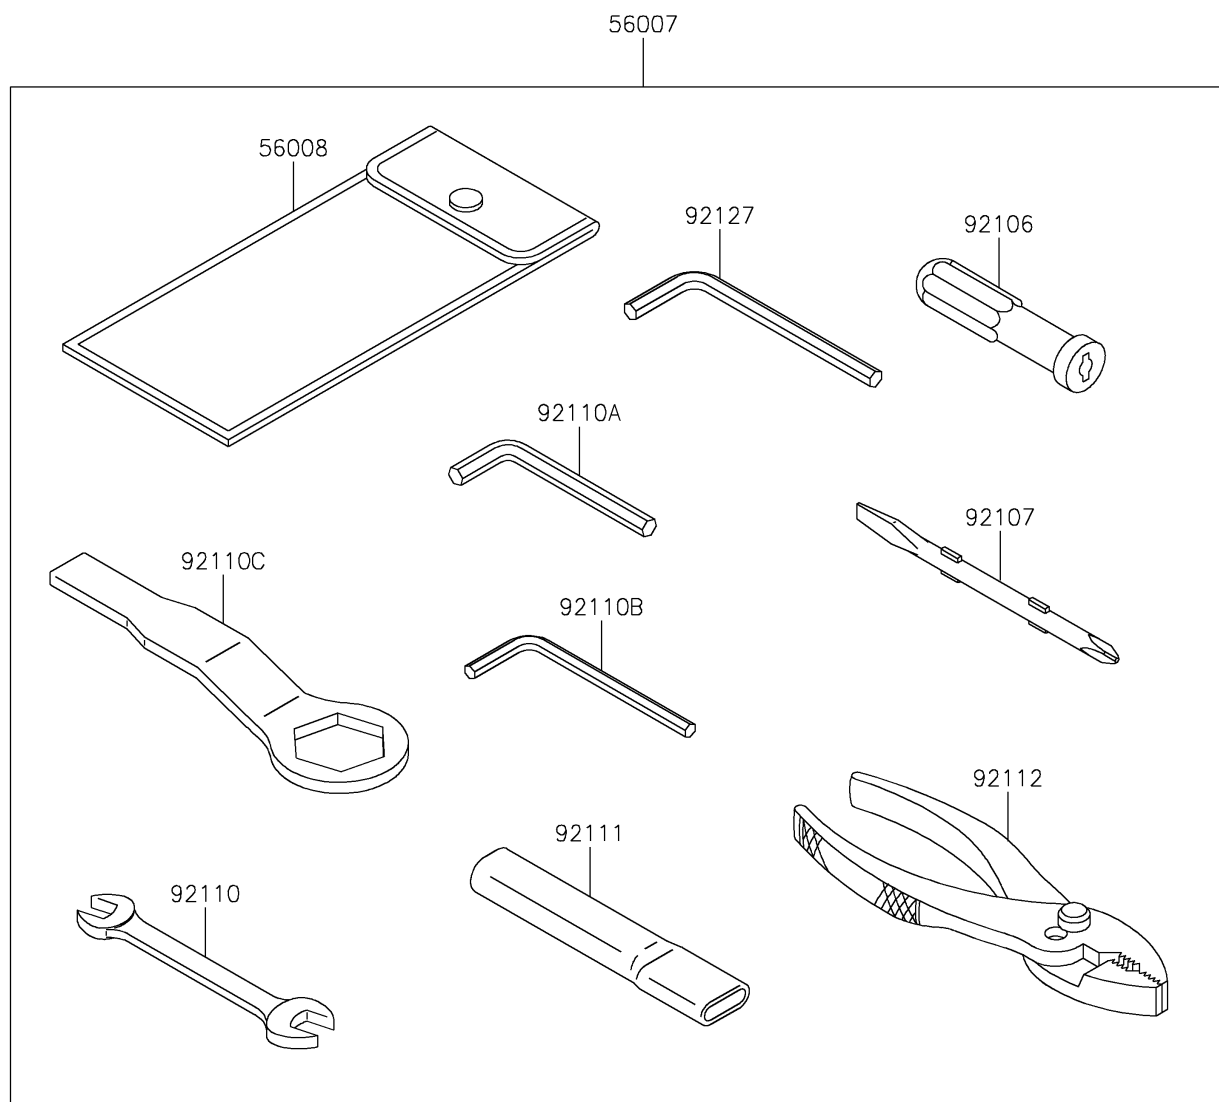

## 2016 NINJA® ZX™-6R ABS PARTS DIAGRAM

Owner's Tools

F2810

## 2016 NINJA® ZX™-6R ABS PARTS LIST

Owner's Tools

ITEM NAME	PART NUMBER	QUANTITY
TOOL-KIT (Ref # 56007)	56007-0115	1
BAG,TOOL (Ref # 56008)	56008-0036	1
GASKET-LIQUID,TB1211F,CLEAR (Ref # 92104)	92104-0004	1
GASKET-LIQUID,TB1216B,BLACK (Ref # 92104A)	92104-1064	1
GRIP-SCREW DRIVER (Ref # 92106)	92106-0004	1
TOOL-DRIVER,#2PHILLIPS&SLOT (Ref # 92107)	92107-0019	1
TOOL-WRENCH,OPEN END,10X12 (Ref # 92110)	92110-0564	1
TOOL-WRENCH,ALLEN,5MM (Ref # 92110A)	92110-0566	1
TOOL-WRENCH,ALLEN,4MM (Ref # 92110B)	92110-0567	1
TOOL-WRENCH,BOX END,32MM (Ref # 92110C)	92110-0568	1
TOOL-BAR,WRENCH (Ref # 92111)	92111-0008	1
TOOL-PLIERS (Ref # 92112)	92112-0007	1
TOOL-WRENCH,ALLEN,6MM (Ref # 92127)	92127-003	1