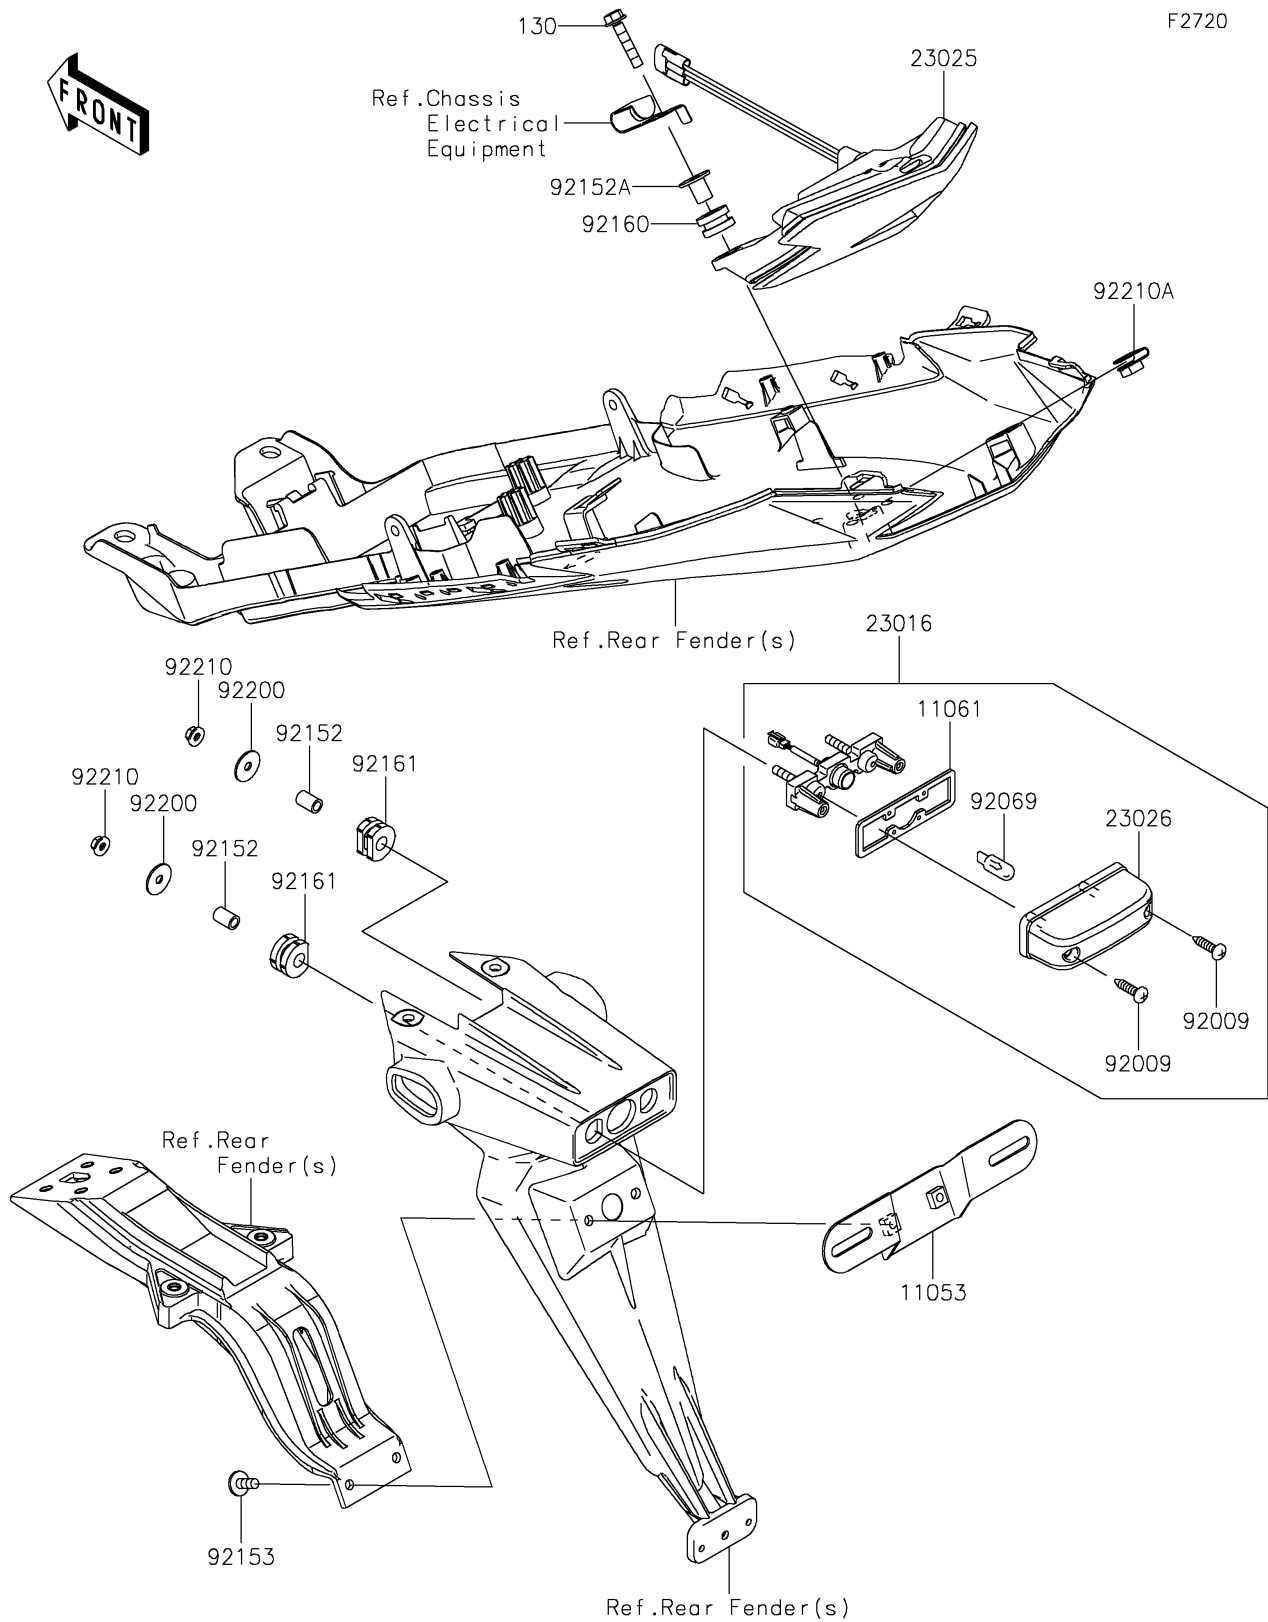

2016 NINJA® ZX™-6R ABS PARTS DIAGRAM

Taillight(s)

2016 NINJA® ZX™-6R ABS PARTS LIST

Taillight(s)

ITEM NAME	PART NUMBER	QUANTITY
BRACKET,LICENSE (Ref # 11053)	11053-0400	1
GASKET,LICENSE LAMP (Ref # 11061)	11061-0329	1
BOLT-FLANGED,6X30 (Ref # 130)	130BB0630	1
LAMP-ASSY,LICENSE (Ref # 23016)	23016-0020	1
LAMP-TAIL,LED (Ref # 23025)	23025-0345	1
LENS,LICENSE LAMP (Ref # 23026)	23026-0014	1
SCREW,TAPPING,4X16 (Ref # 92009)	92009-1605	1
BULB,12V 5W (Ref # 92069)	92069-1016	1
COLLAR,6X9X13.3 (Ref # 92152)	92152-0617	1
COLLAR (Ref # 92152A)	92152-0703	1
BOLT,SOCKET,6X14 (Ref # 92153)	92153-1446	1
DAMPER,10X20X12 (Ref # 92160)	92160-1167	1
DAMPER (Ref # 92161)	92161-0776	1
WASHER,5.5X20X1.2 (Ref # 92200)	92200-0284	1
NUT,FLANGED,5MM (Ref # 92210)	92210-0007	1
NUT,6MM (Ref # 92210A)	92210-0277	1