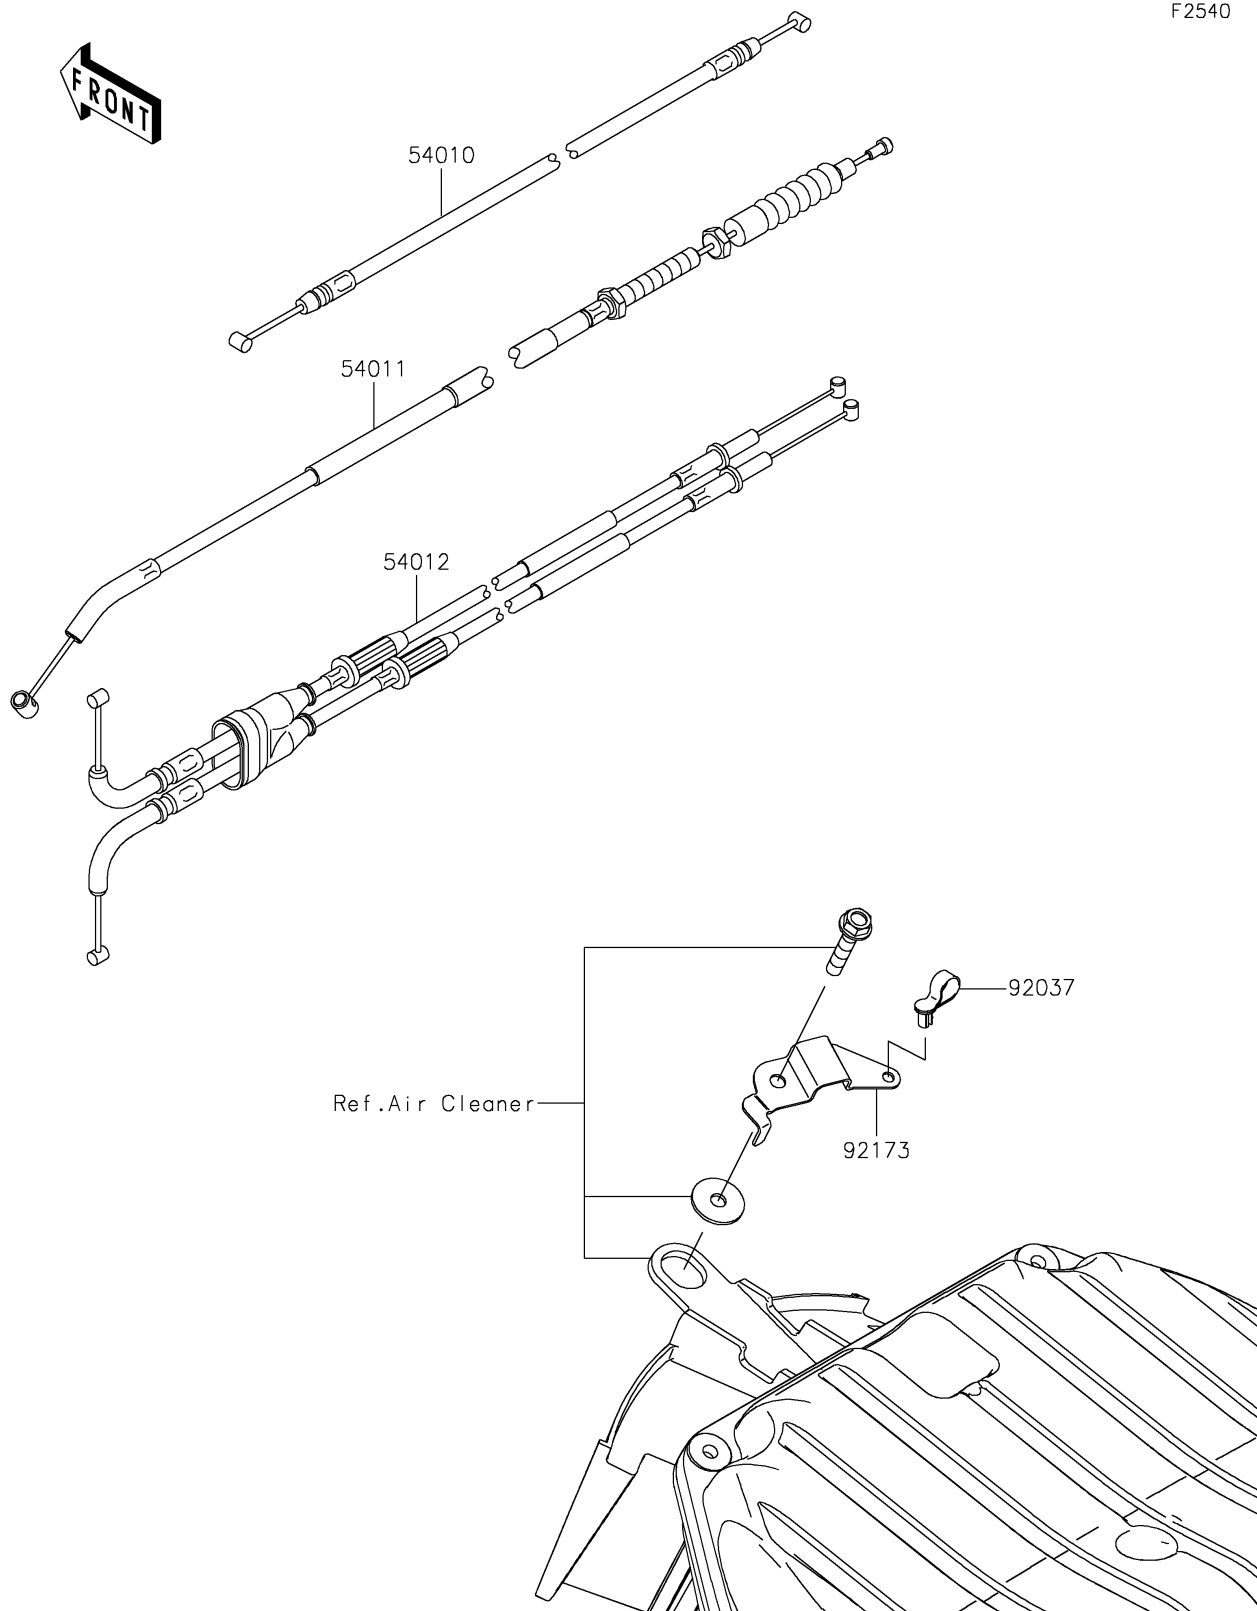

2016 NINJA® ZX™-6R ABS PARTS DIAGRAM

Cables

F2540

2016 NINJA® ZX™-6R ABS PARTS LIST

Cables

ITEM NAME	PART NUMBER	QUANTITY
CABLE,SEAT LOCK (Ref # 54010)	54010-0590	1
CABLE-CLUTCH (Ref # 54011)	54011-0564	1
CABLE-THROTTLE (Ref # 54012)	54012-0586	1
CLAMP,SPEED,L=43 (Ref # 92037)	92037-1290	1
CLAMP (Ref # 92173)	92173-1151	1